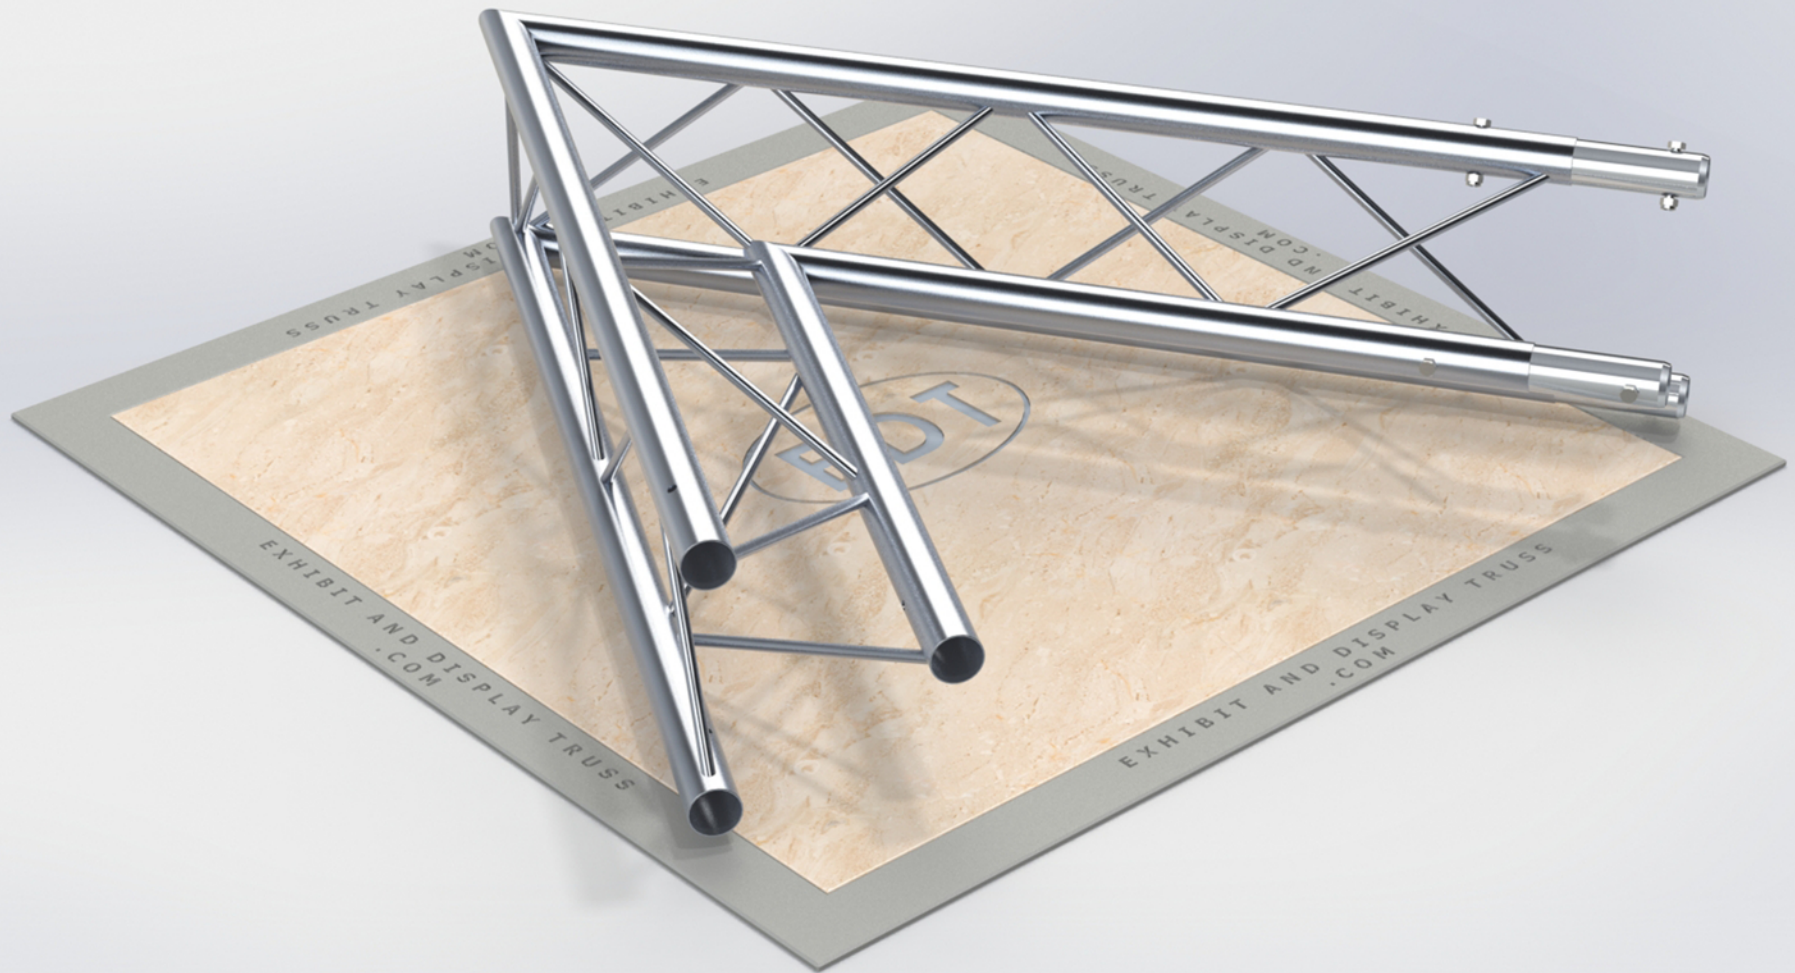

PART: EDT12-T2W60A

12" Wide Aluminum Truss. 2" Chords with 1/2" Webs

2 Way 60° Junction Apex In

©2015 EXHIBIT AND DISPLAY TRUSS.COM

Toll Free: 855-323-4866
Email: info@exhibitanddisplaytruss.com

ExhibitAndDisplayTruss.com