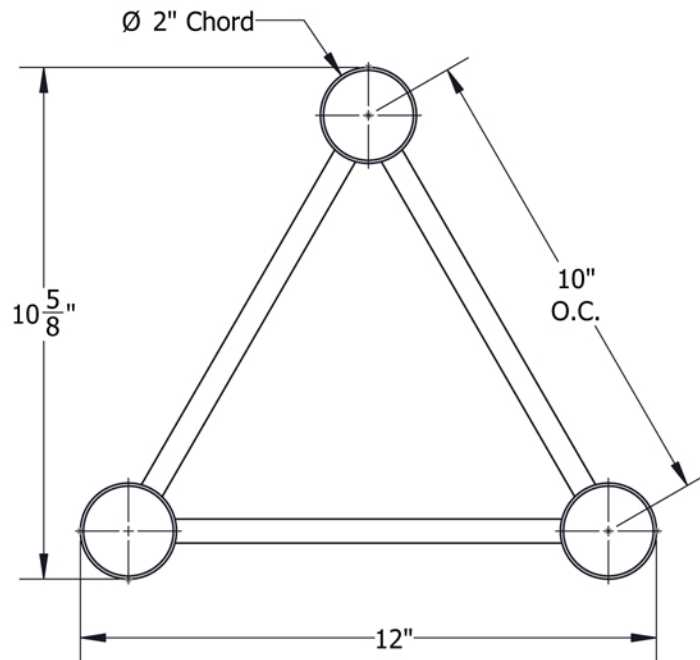

PART: EDT12-T2W60A

12" Wide Aluminum Truss. 2" Chords with 1/2" Webs

©2015 EXHIBIT AND DISPLAY TRUSS.COM

2 Way 60° Junction Apex In

Truss Profile

12" Wide Triangle Truss
2"Ø Chords, 1/2"Ø Webs

COLLAPSED VIEW