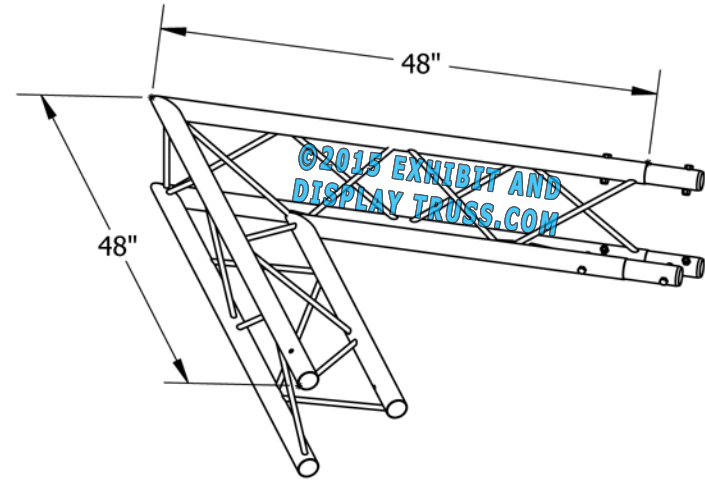

PART: EDT12-T2W60A

12" Wide Aluminum Truss. 2" Chords with 1/2" Webs

©2015 EXHIBIT AND DISPLAY TRUSS.COM

2 Way 60° Junction Apex In

Truss Profile

12" Wide Triangle Truss
2"Ø Chords, 1/2"Ø Webs

COLLAPSED VIEW