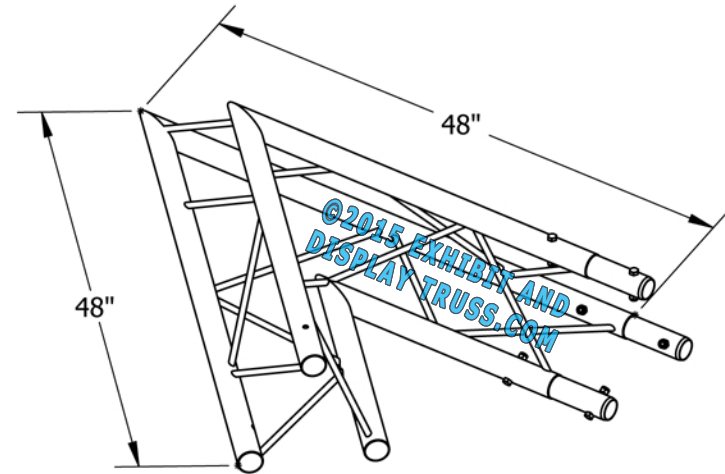

PART: EDT12-T2W45

12" Wide Aluminum Truss. 2" Chords with 1/2" Webs

2 Way 45° Junction Apex Up/Down

©2015 EXHIBIT AND DISPLAY TRUSS.COM

Truss Profile

12" Wide Triangle Truss
2"Ø Chords, 1/2"Ø Webs

COLLAPSED VIEW