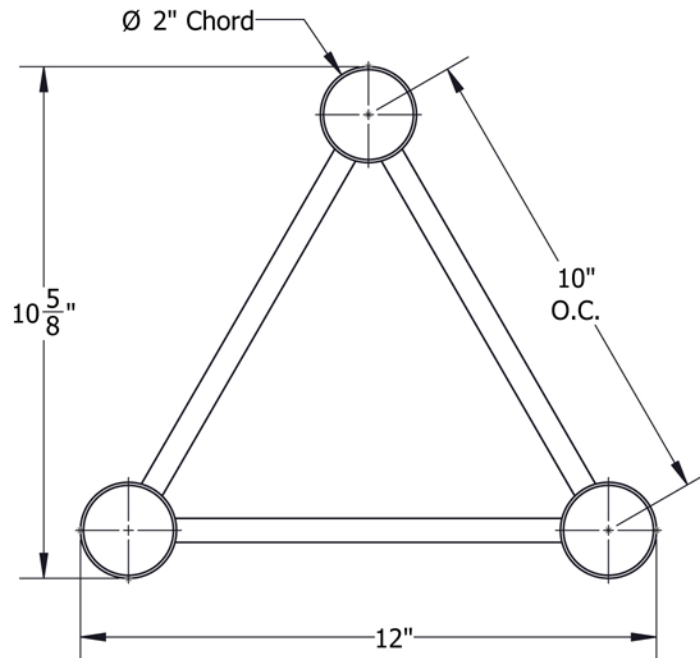

PART: EDT12-T2W45

12" Wide Aluminum Truss. 2" Chords with 1/2" Webs

2 Way 45° Junction Apex Up/Down

©2015 EXHIBIT AND DISPLAY TRUSS.COM

Truss Profile

12" Wide Triangle Truss
2"Ø Chords, 1/2"Ø Webs

COLLAPSED VIEW