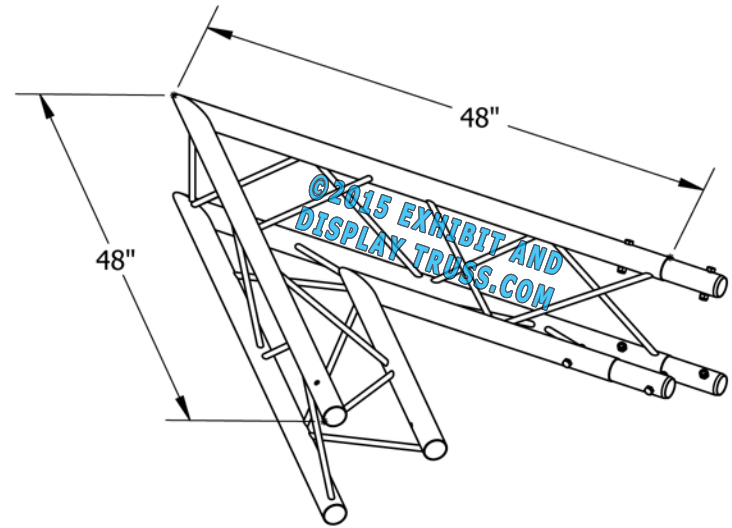

PART: EDT12-T2W45A

12" Wide Aluminum Truss. 2" Chords with 1/2" Webs

©2015 EXHIBIT AND DISPLAY TRUSS.COM

2 Way 45° Junction Apex In

Truss Profile

12" Wide Triangle Truss
2"Ø Chords, 1/2"Ø Webs

COLLAPSED VIEW