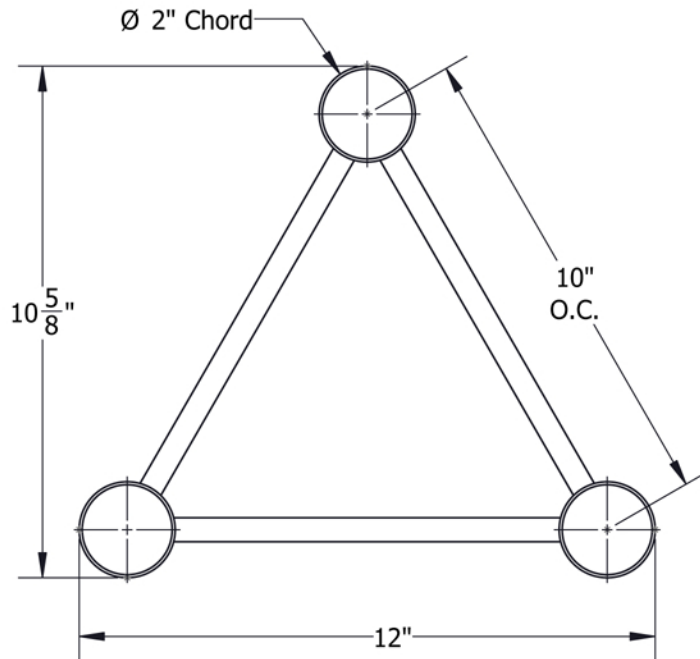

PART: EDT12-T2W45A

12" Wide Aluminum Truss. 2" Chords with 1/2" Webs

©2015 EXHIBIT AND DISPLAY TRUSS.COM

2 Way 45° Junction Apex In

Truss Profile

12" Wide Triangle Truss
2"Ø Chords, 1/2"Ø Webs

COLLAPSED VIEW