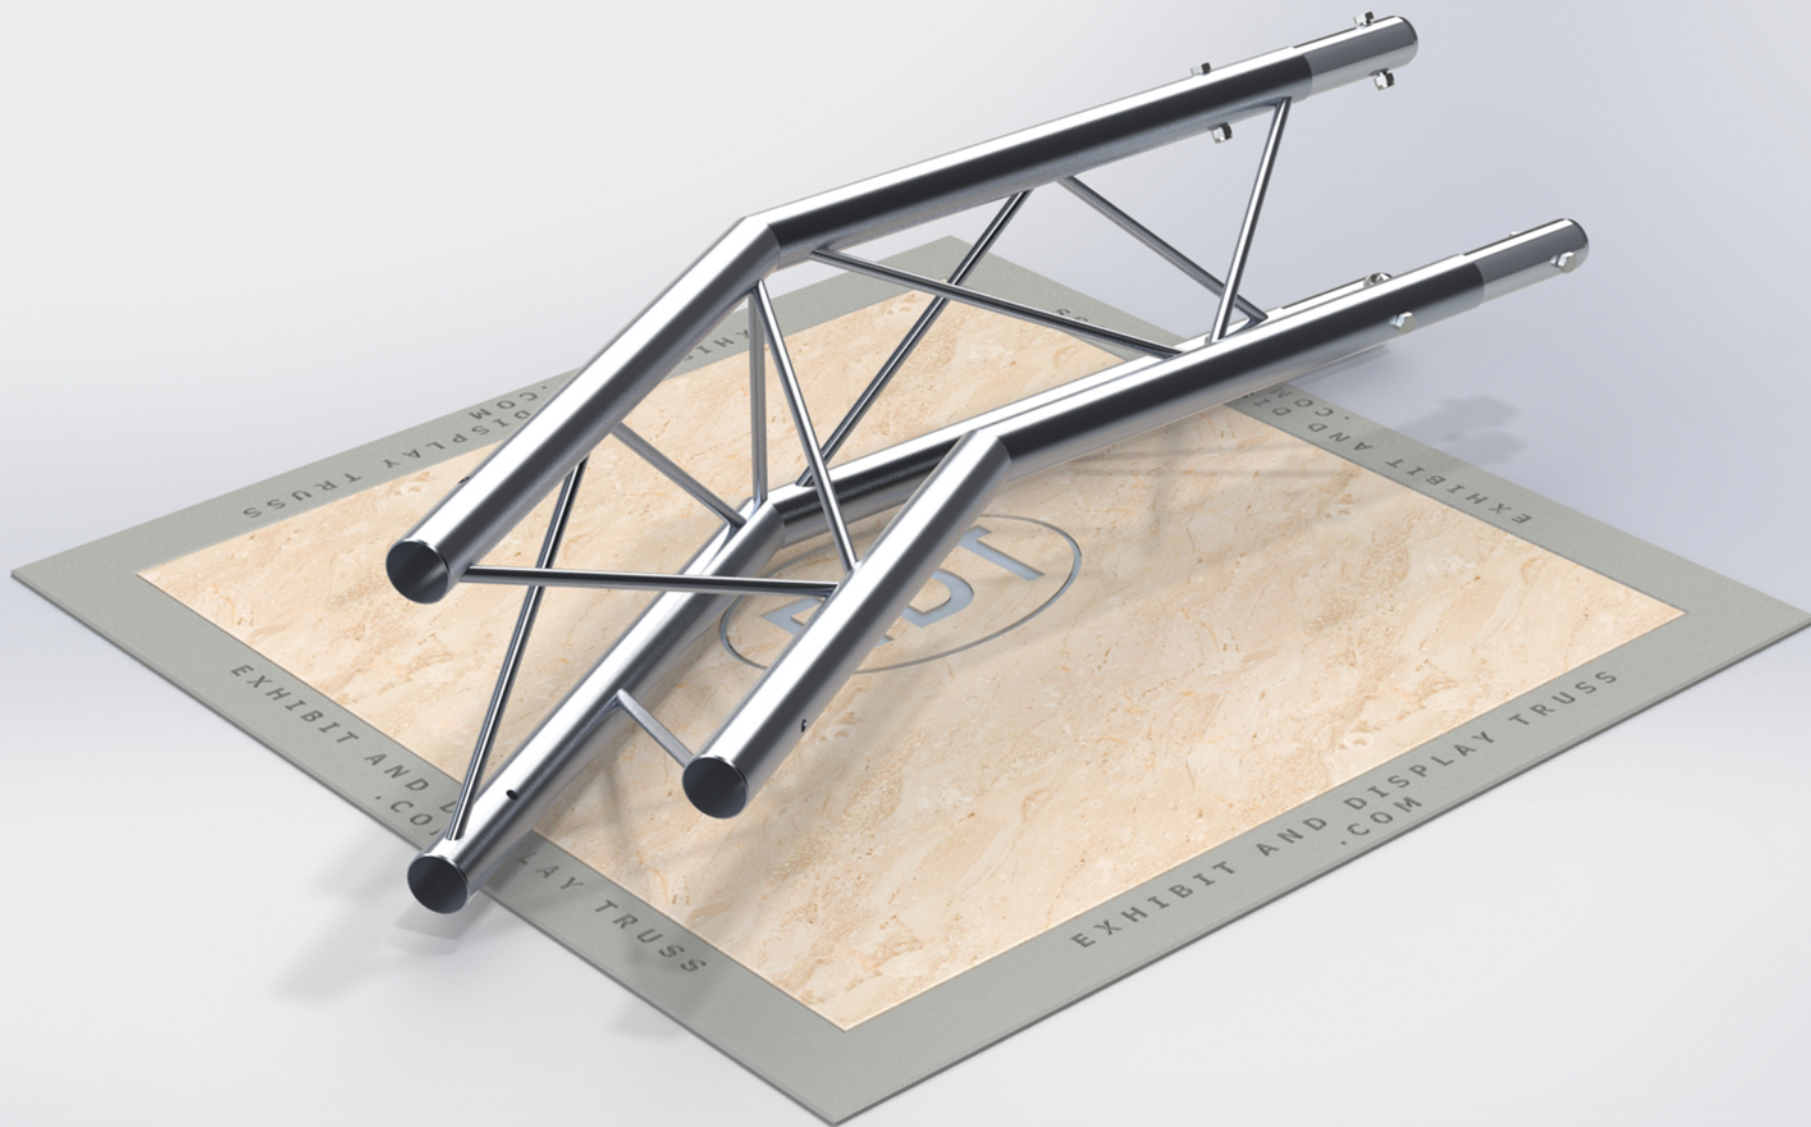

PART: EDT12-T2W150A

12" Wide Aluminum Truss. 2" Chords with 1/2" Webs

2 Way 150° Junction Apex In

©2015 EXHIBIT AND DISPLAY TRUSS.COM

Toll Free: 855-323-4866
Email: info@exhibitanddisplaytruss.com

ExhibitAndDisplayTruss.com