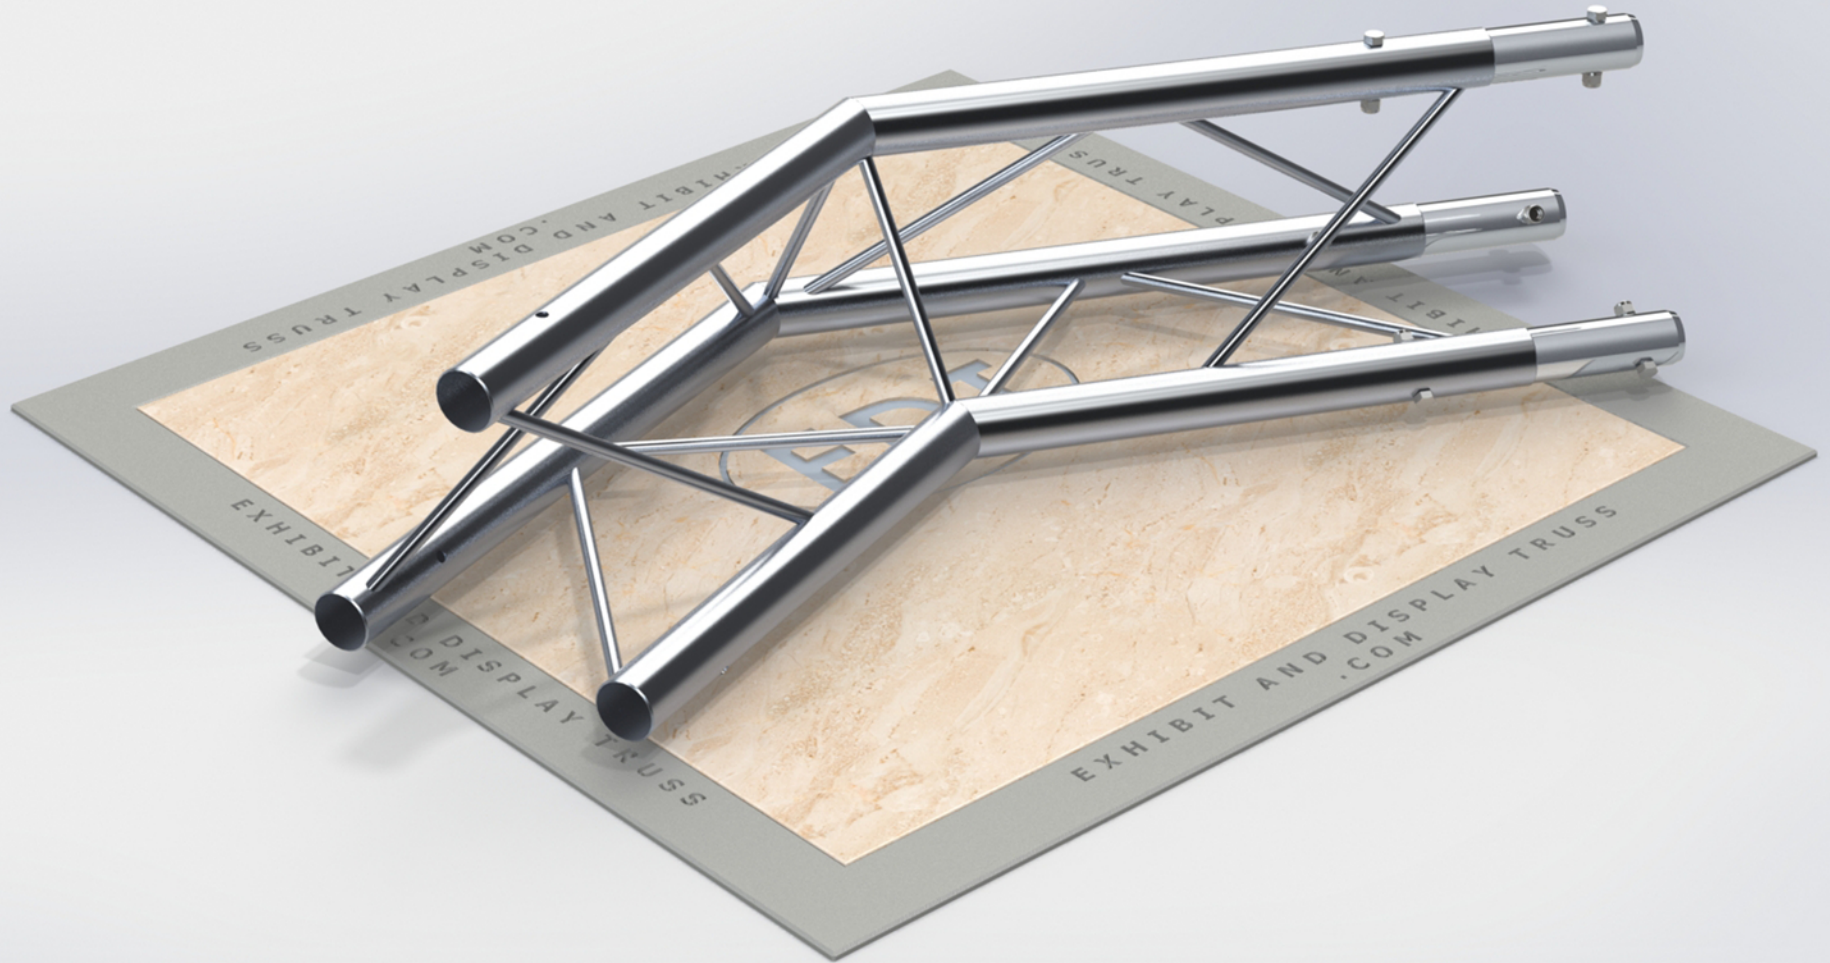

PART: EDT12-T2W135

12" Wide Aluminum Truss. 2" Chords with 1/2" Webs

2 Way 135° Junction Apex Up/Down

©2015 EXHIBIT AND DISPLAY TRUSS.COM

Toll Free: 855-323-4866
Email: info@exhibitanddisplaytruss.com

ExhibitAndDisplayTruss.com