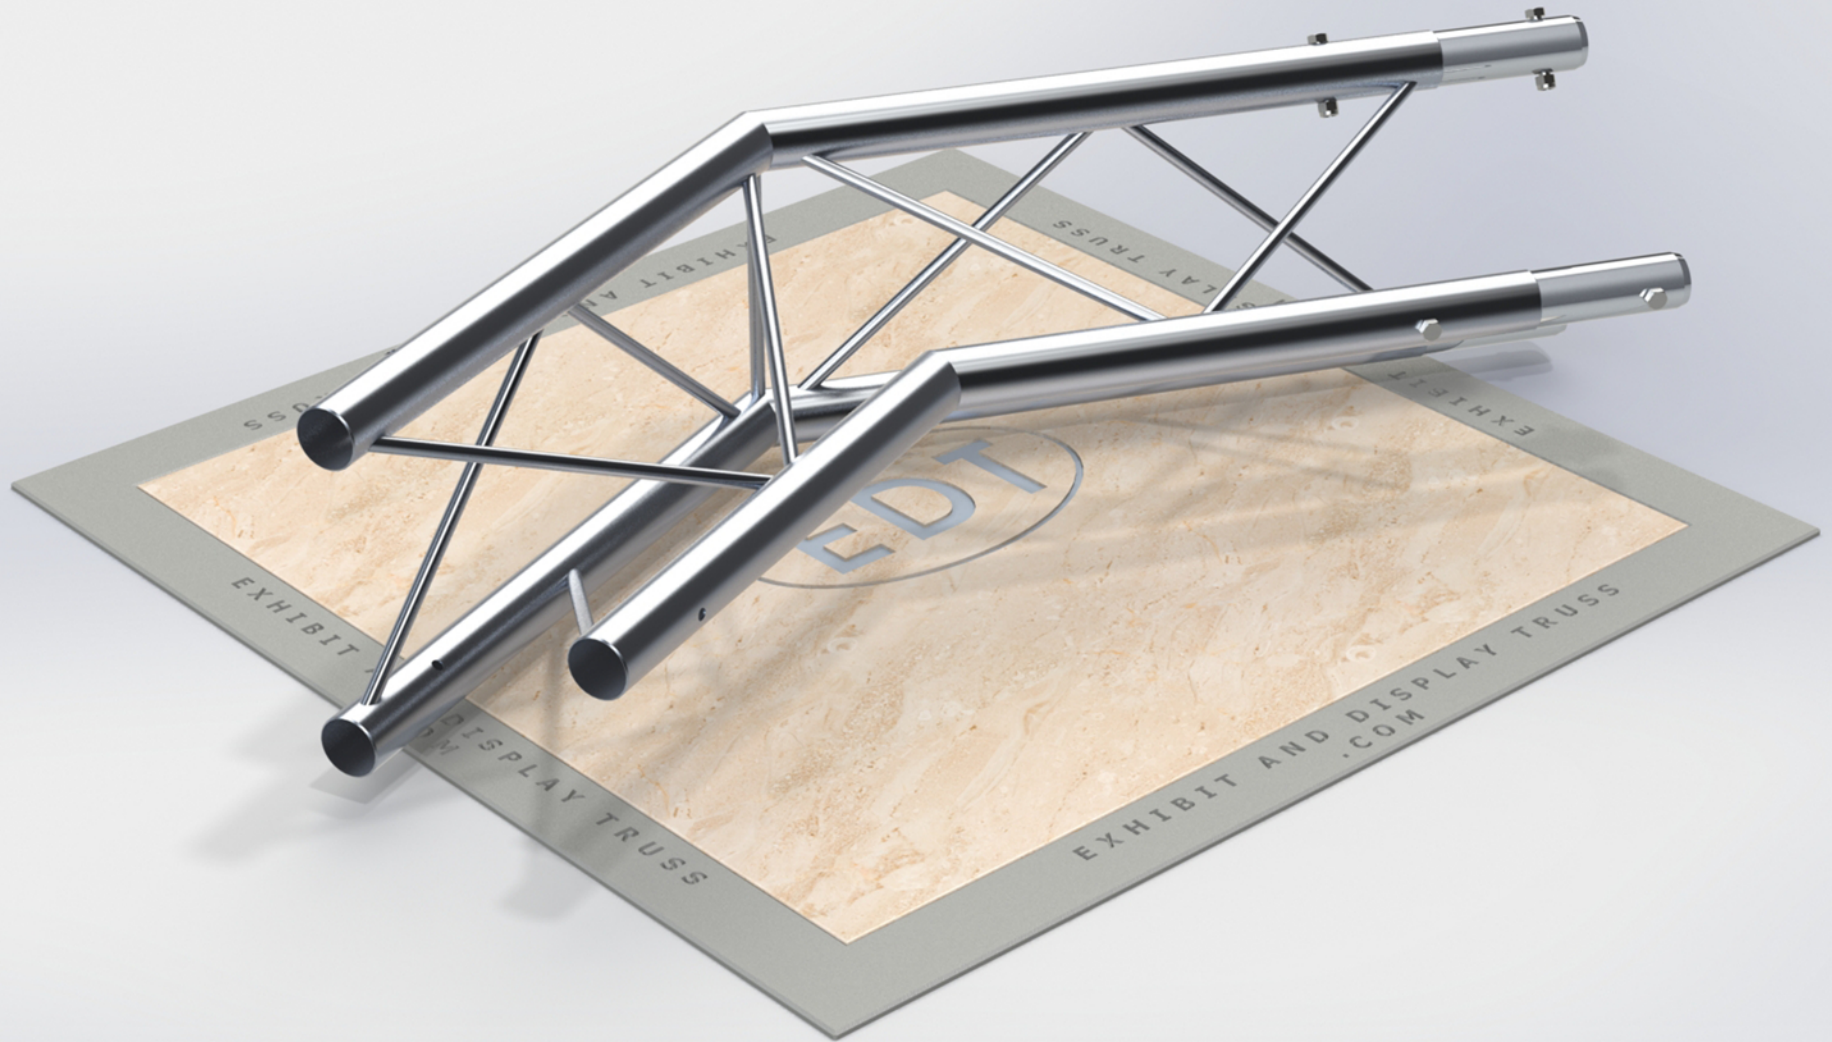

PART: EDT12-T2W135A

12" Wide Aluminum Truss. 2" Chords with 1/2" Webs

2 Way 135° Junction Apex In

©2015 EXHIBIT AND DISPLAY TRUSS.COM

Toll Free: 855-323-4866
Email: info@exhibitanddisplaytruss.com

ExhibitAndDisplayTruss.com