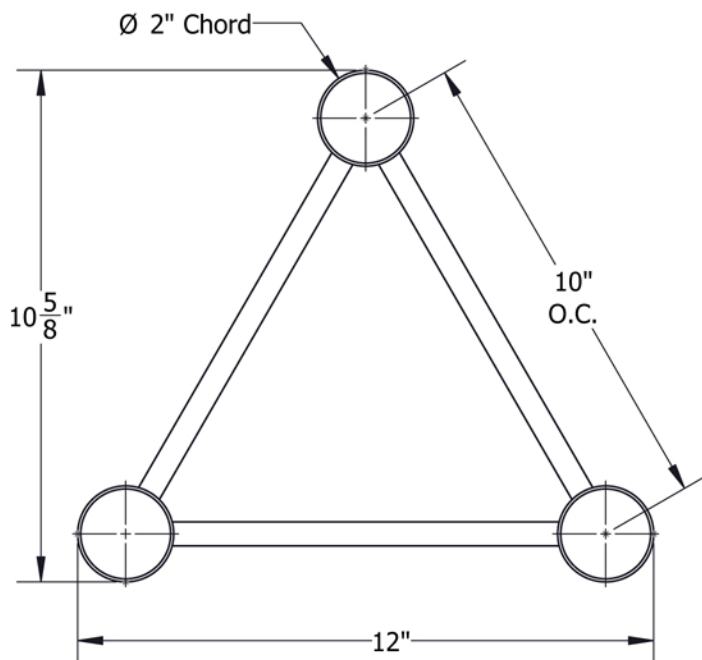

# PART: EDT12-T2W135A

12" Wide Aluminum Truss. 2" Chords with 1/2" Webs

©2015 EXHIBIT AND DISPLAY TRUSS.COM

2 Way 135° Junction Apex In

## Truss Profile

12" Wide Triangle Truss  
2"Ø Chords, 1/2"Ø Webs

**COLLAPSED VIEW**

**EXPLODED VIEW**