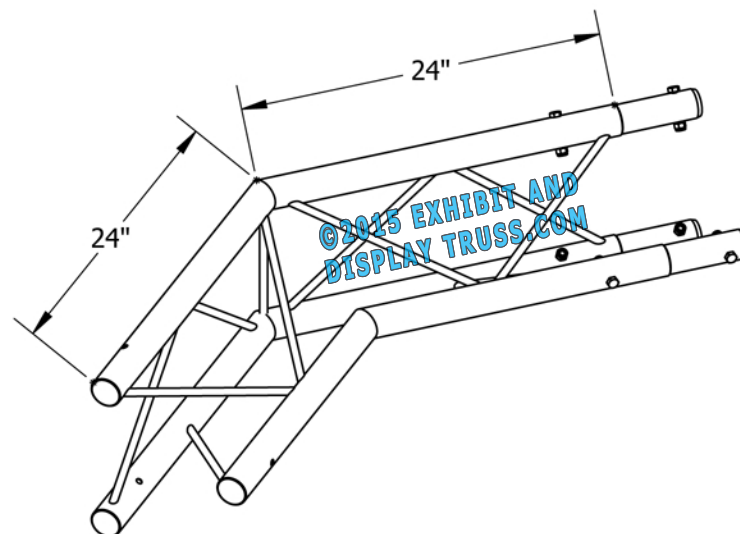

# PART: EDT12-T2W135A

12" Wide Aluminum Truss. 2" Chords with 1/2" Webs

©2015 EXHIBIT AND DISPLAY TRUSS.COM

2 Way 135° Junction Apex In

## Truss Profile

12" Wide Triangle Truss  
2"Ø Chords, 1/2"Ø Webs

**COLLAPSED VIEW**

**EXPLODED VIEW**