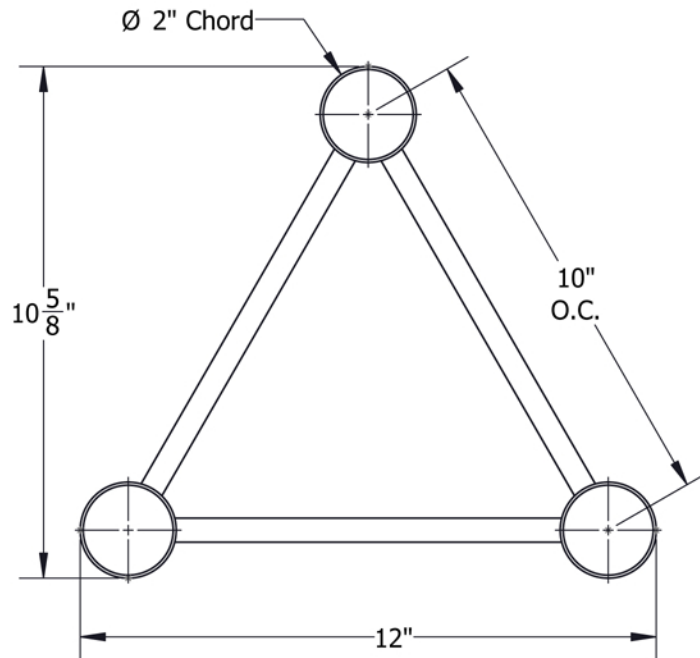

PART: EDT12-T2W120

12" Wide Aluminum Truss. 2" Chords with 1/2" Webs

©2015 EXHIBIT AND DISPLAY TRUSS.COM

2 Way 120° Junction Apex Up/Down

Truss Profile

12" Wide Triangle Truss
2"Ø Chords, 1/2"Ø Webs

COLLAPSED VIEW