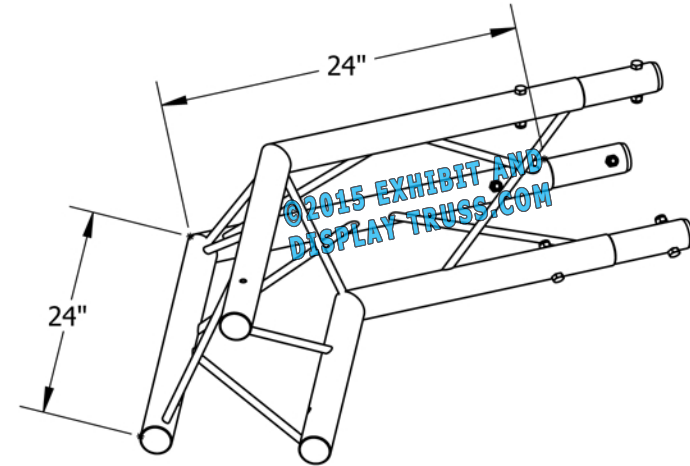

PART: EDT12-T2W120

12" Wide Aluminum Truss. 2" Chords with 1/2" Webs

©2015 EXHIBIT AND DISPLAY TRUSS.COM

2 Way 120° Junction Apex Up/Down

Truss Profile

12" Wide Triangle Truss
2"Ø Chords, 1/2"Ø Webs

COLLAPSED VIEW