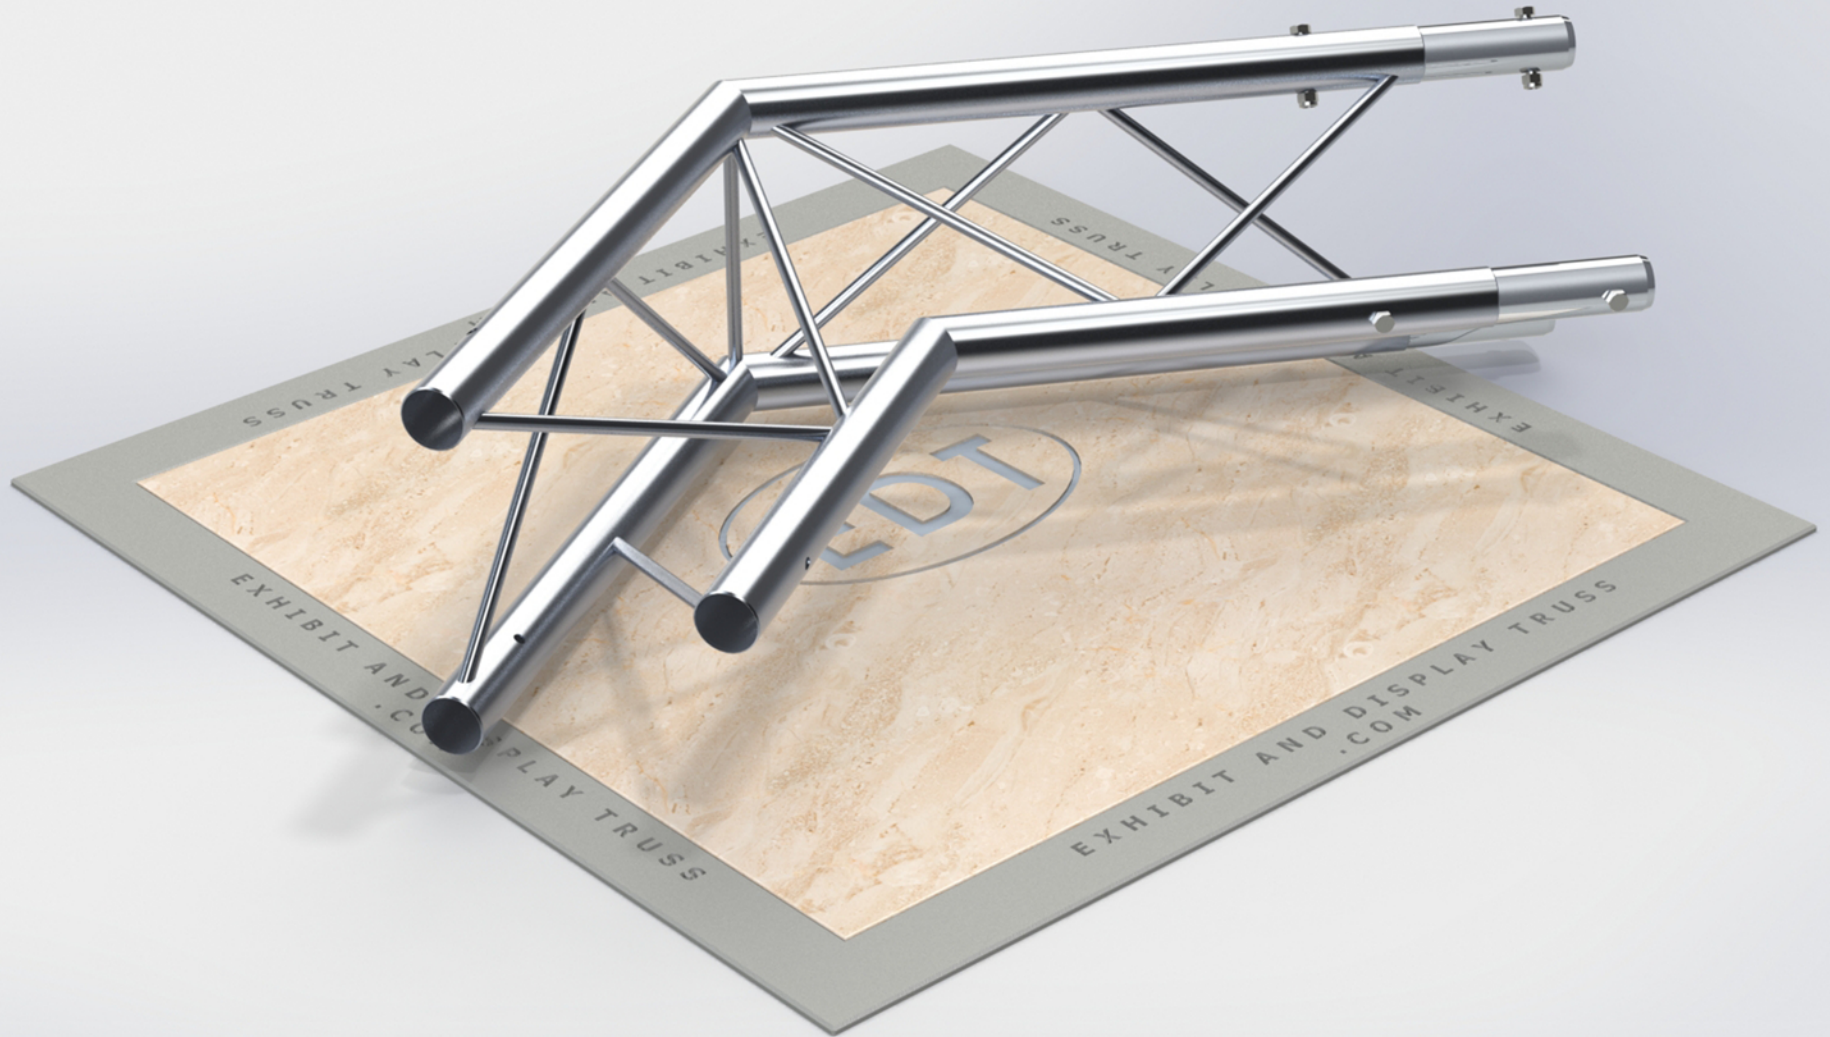

# PART: EDT12-T2W120A

12" Wide Aluminum Truss. 2" Chords with 1/2" Webs

2 Way 120° Junction Apex In

©2015 EXHIBIT AND DISPLAY TRUSS.COM

Toll Free: 855-323-4866  
Email: [info@exhibitanddisplaytruss.com](mailto:info@exhibitanddisplaytruss.com)