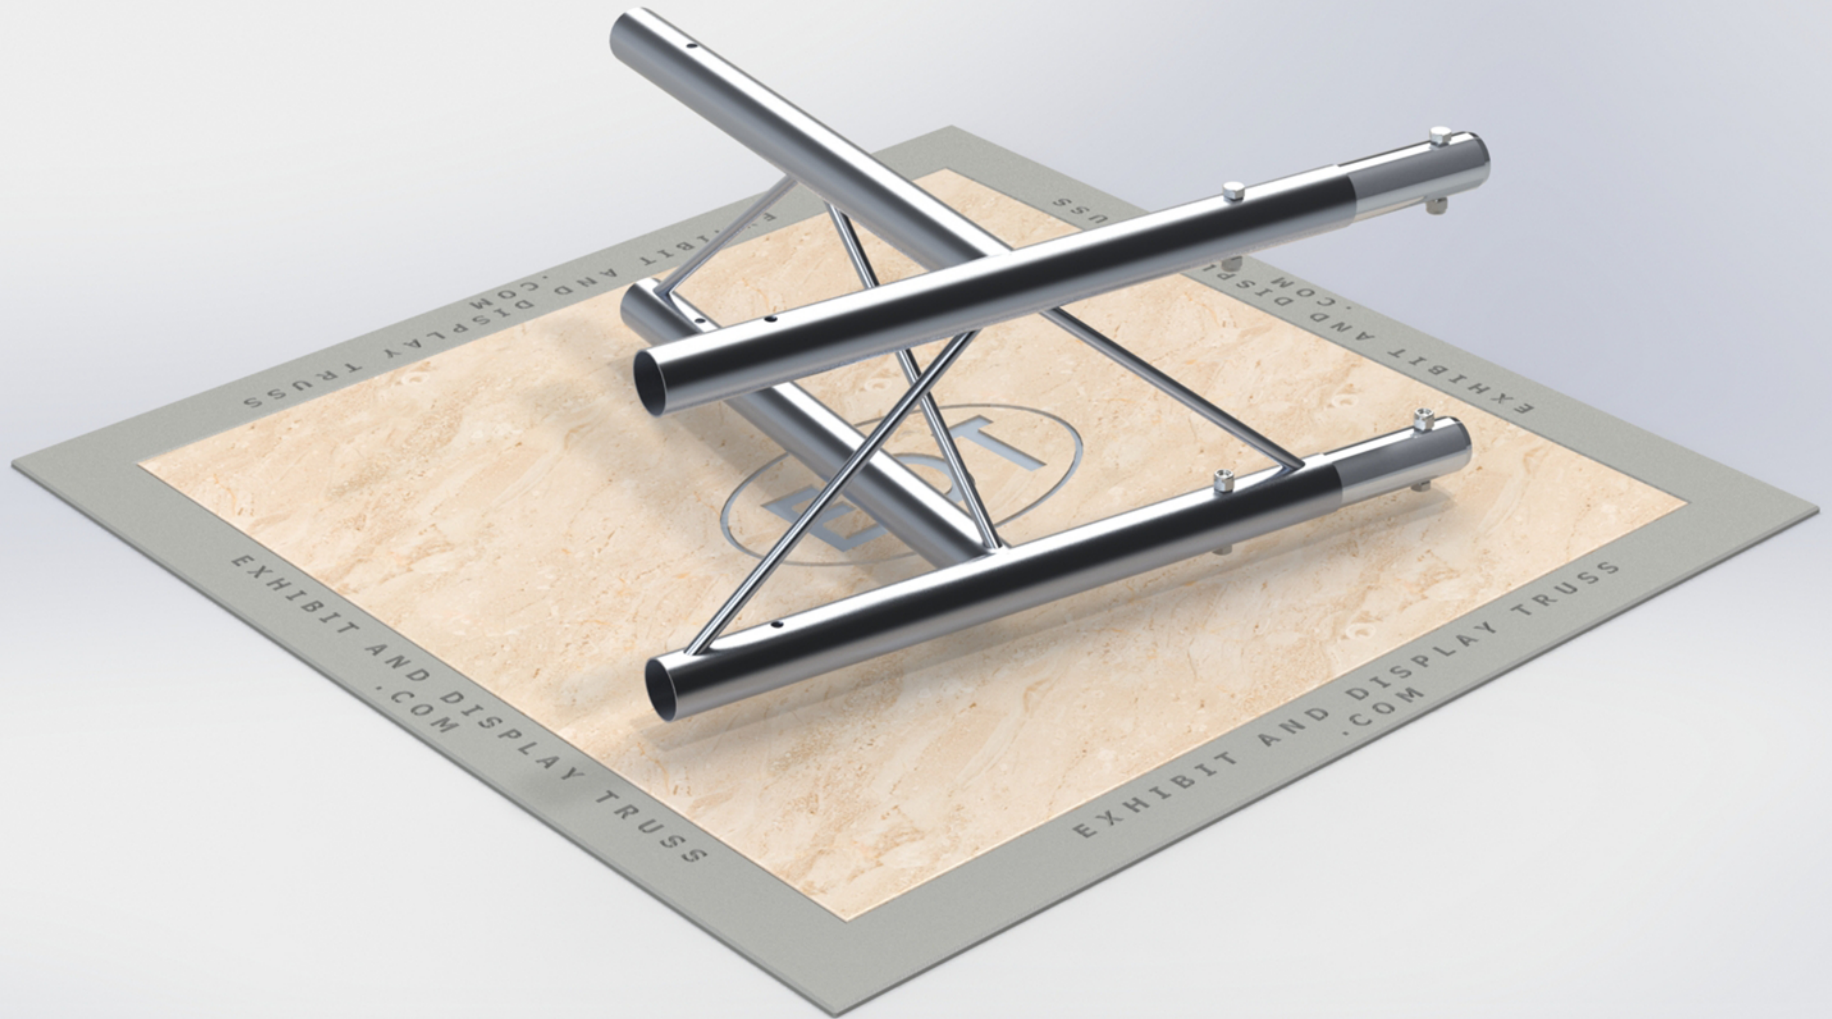

# PART: EDT12-L3WTV

12" Wide Aluminum Truss. 2" Chords with 1/2" Webs

3 Way 90° "T" Junction Vertical

©2015 EXHIBIT AND DISPLAY TRUSS.COM

Toll Free: 855-323-4866  
Email: [info@exhibitanddisplaytruss.com](mailto:info@exhibitanddisplaytruss.com)