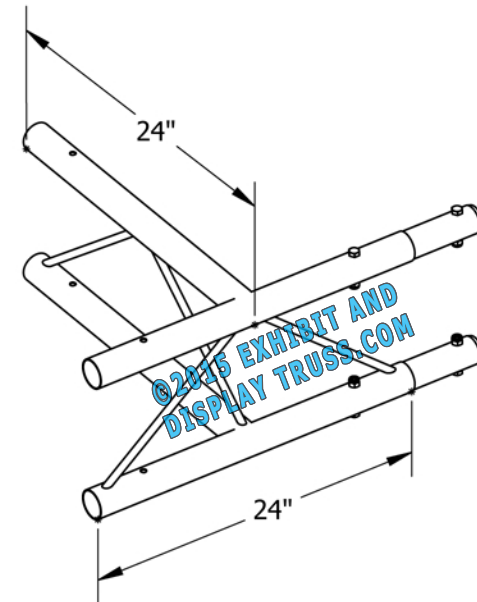

PART: EDT12-L3WTV

12" Wide Aluminum Truss. 2" Chords with 1/2" Webs

3 Way 90° "T" Junction Vertical

©2015 EXHIBIT AND DISPLAY TRUSS.COM

Truss Profile

12" Wide Ladder Truss (Vertical)
2"Ø Chords, 1/2"Ø Webs