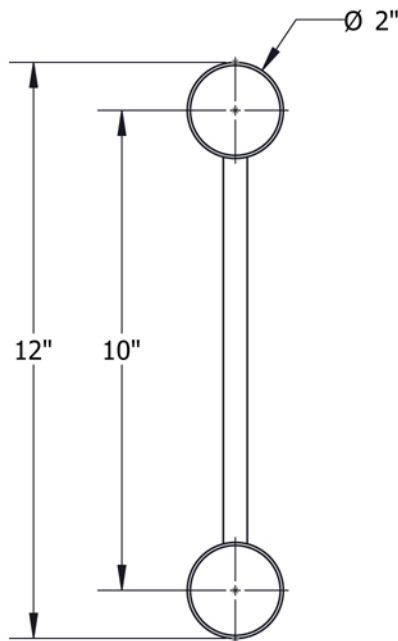

PART: EDT12-L3WTV

12" Wide Aluminum Truss. 2" Chords with 1/2" Webs

3 Way 90° "T" Junction Vertical

©2015 EXHIBIT AND DISPLAY TRUSS.COM

Truss Profile

12" Wide Ladder Truss (Vertical)
2"Ø Chords, 1/2"Ø Webs

COLLAPSED VIEW

EXPLODED VIEW