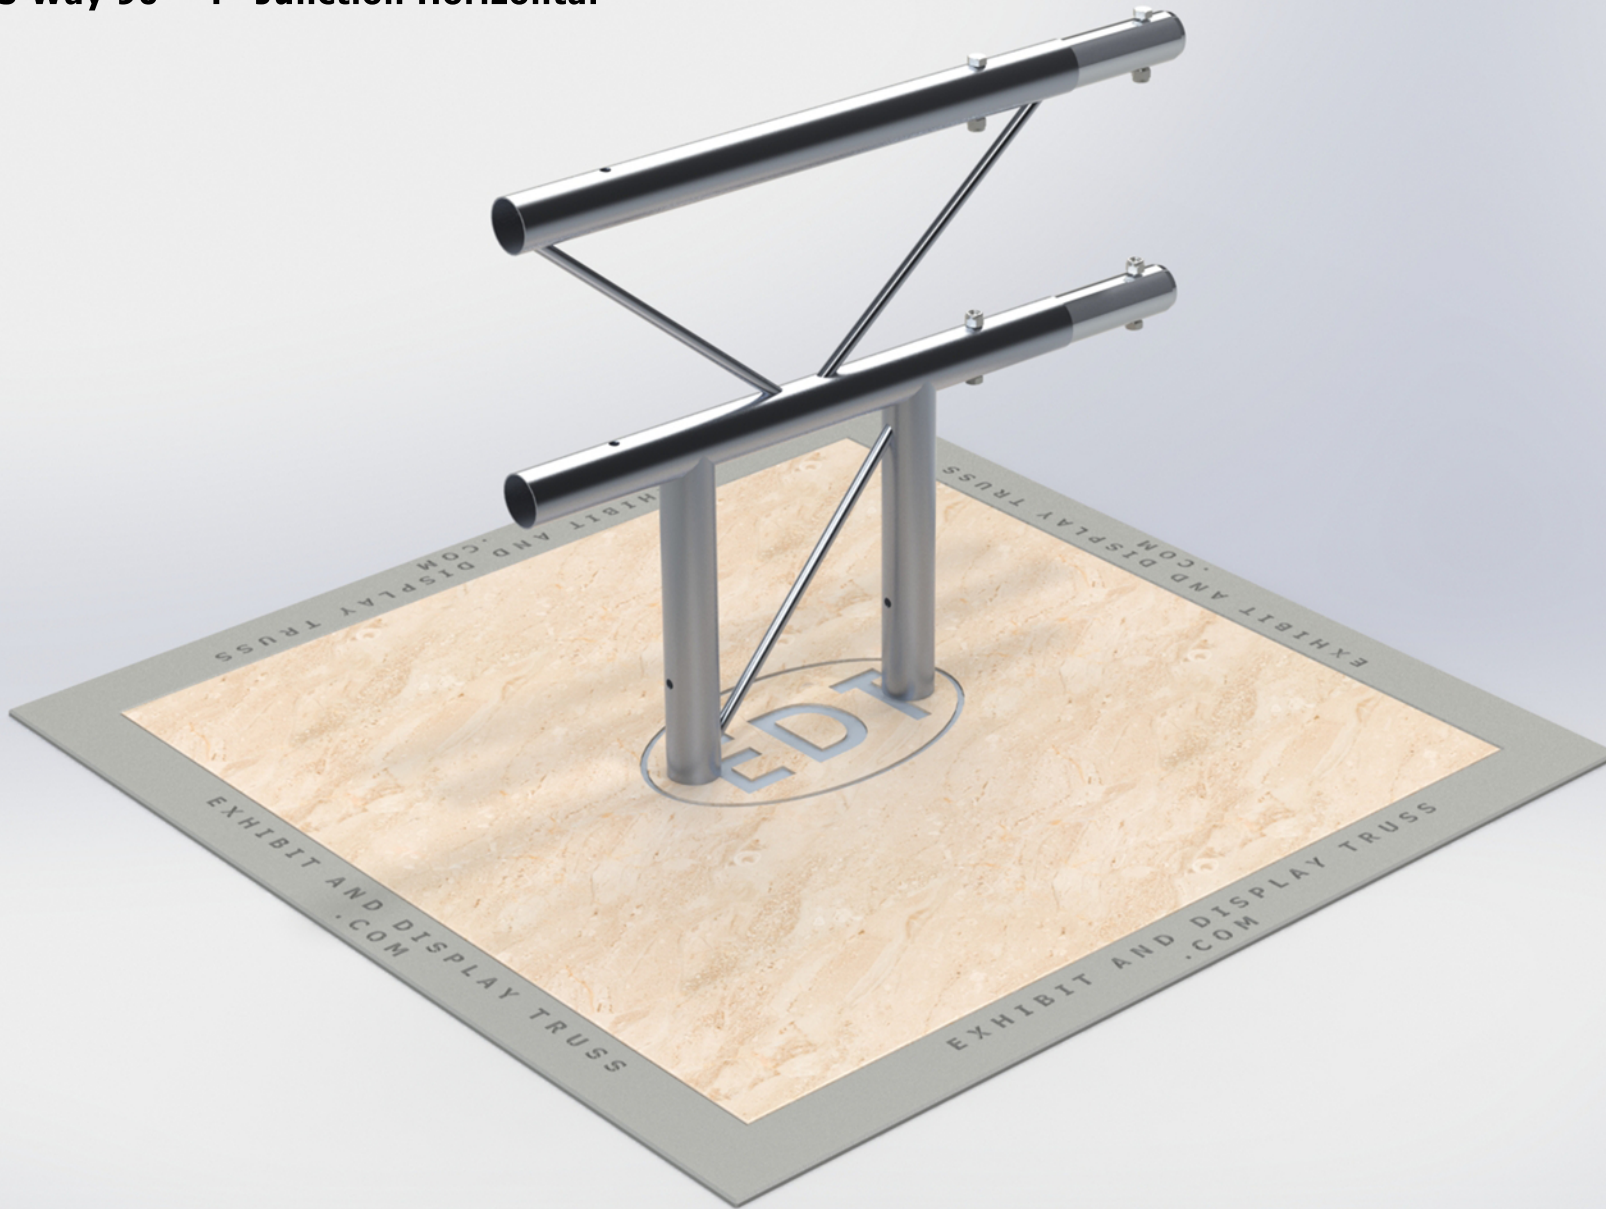

PART: EDT12-L3WTH

12" Wide Aluminum Truss. 2" Chords with 1/2" Webs

3 Way 90° "T" Junction Horizontal

©2015 EXHIBIT AND DISPLAY TRUSS.COM

Toll Free: 855-323-4866
Email: info@exhibitanddisplaytruss.com

ExhibitAndDisplayTruss.com