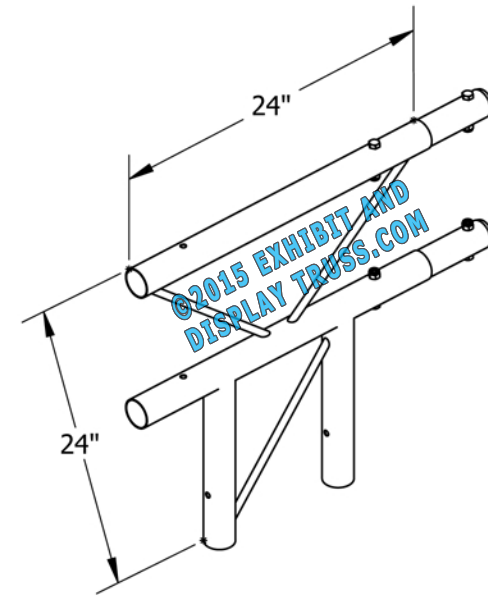

# PART: EDT12-L3WTH

12" Wide Aluminum Truss. 2" Chords with 1/2" Webs

3 Way 90° "T" Junction Horizontal

©2015 EXHIBIT AND DISPLAY TRUSS.COM

## Truss Profile

12" Wide Ladder Truss (Horizontal)  
2"Ø Chords, 1/2"Ø Webs

COLLAPSED VIEW

EXPLODED VIEW