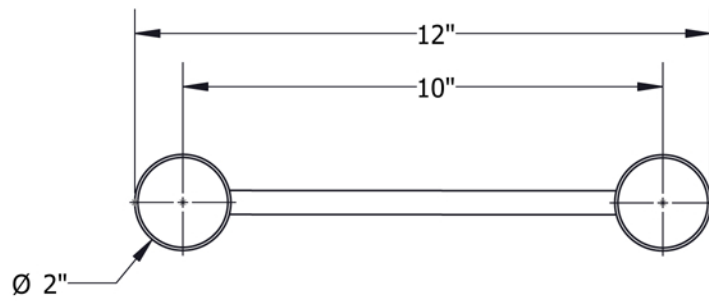

# PART: EDT12-L3WTH

12" Wide Aluminum Truss. 2" Chords with 1/2" Webs

3 Way 90° "T" Junction Horizontal

©2015 EXHIBIT AND DISPLAY TRUSS.COM

## Truss Profile

12" Wide Ladder Truss (Horizontal)  
2"Ø Chords, 1/2"Ø Webs

COLLAPSED VIEW

EXPLODED VIEW