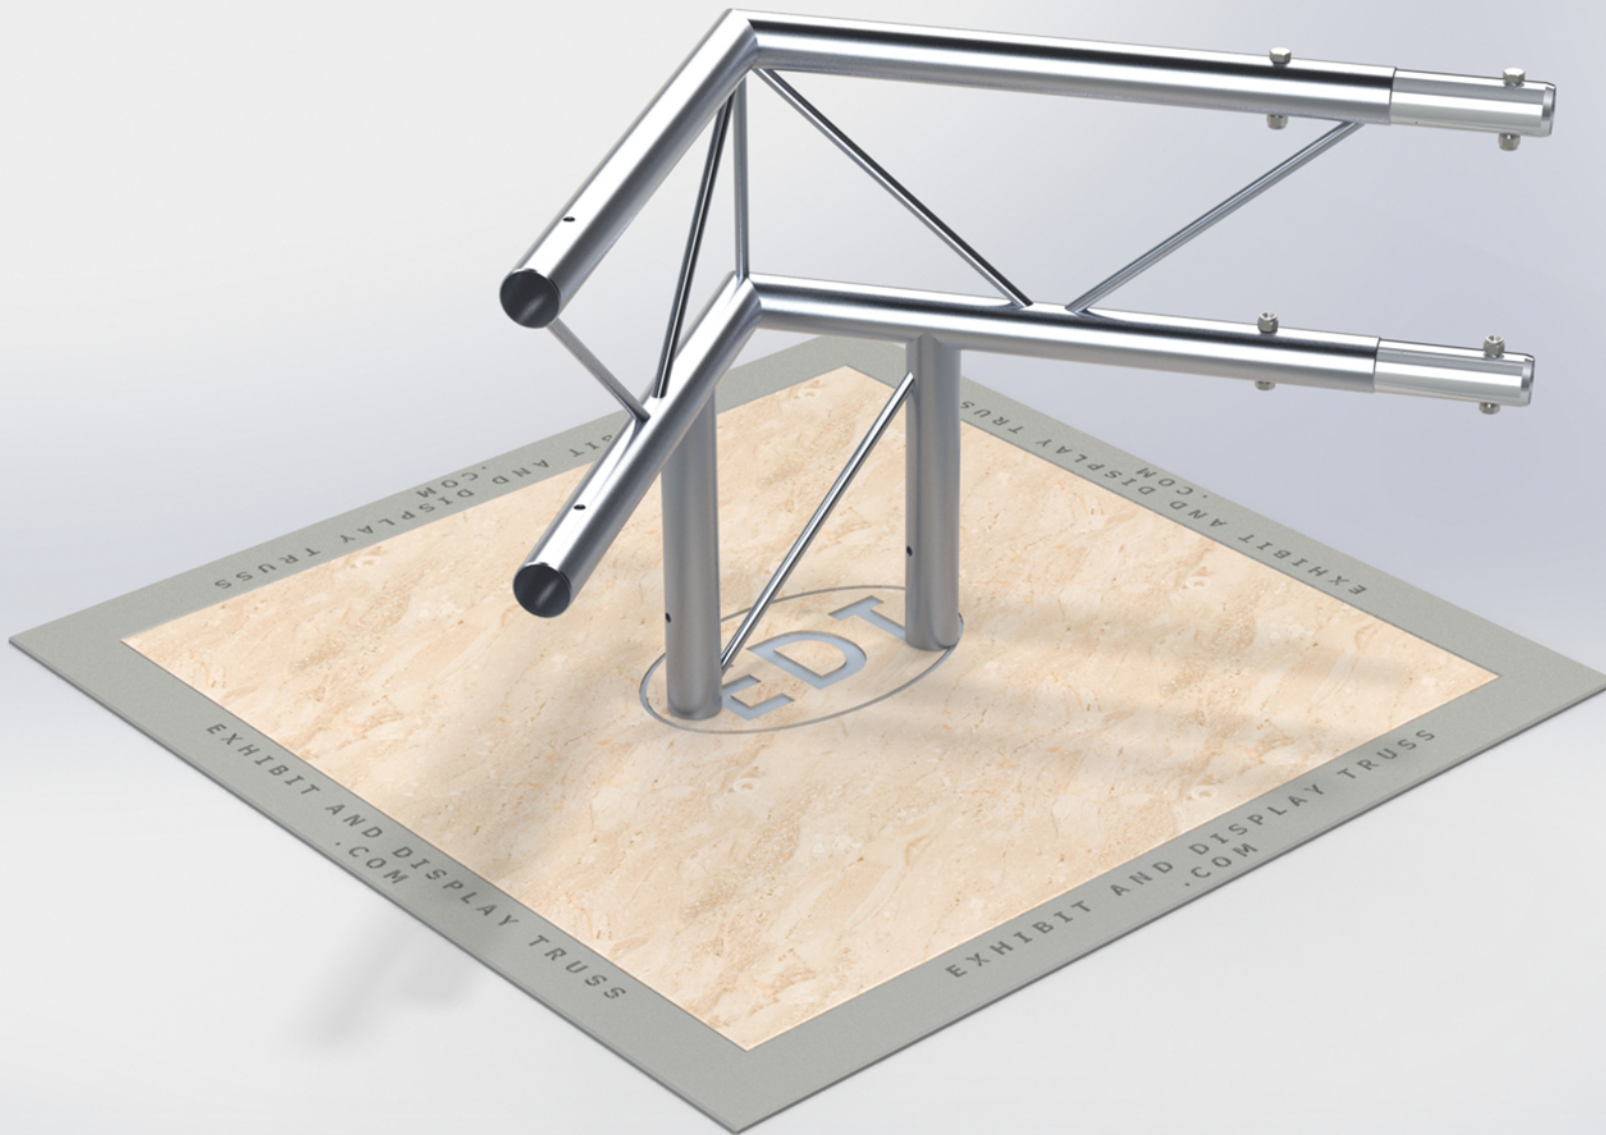

PART: EDT12-L3W90V

12" Wide Aluminum Truss. 2" Chords with 1/2" Webs

3 Way 90° Junction Vertical

©2015 EXHIBIT AND DISPLAY TRUSS.COM

Toll Free: 855-323-4866
Email: info@exhibitanddisplaytruss.com

ExhibitAndDisplayTruss.com