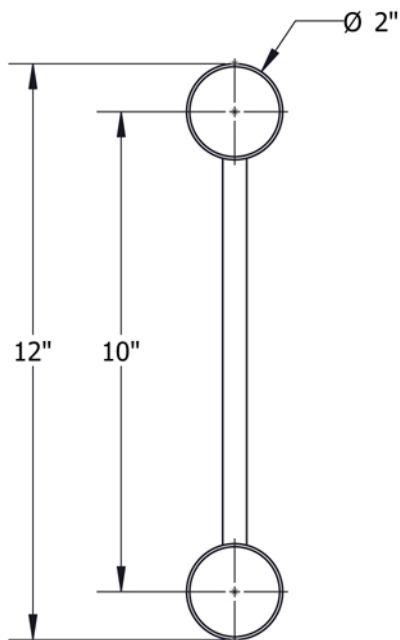

# PART: EDT12-L3W90V

12" Wide Aluminum Truss. 2" Chords with 1/2" Webs

3 Way 90° Junction Vertical

©2015 EXHIBIT AND DISPLAY TRUSS.COM

## Truss Profile

12" Wide Ladder Truss (Vertical)  
2"Ø Chords, 1/2"Ø Webs

**COLLAPSED VIEW**

**EXPLODED VIEW**