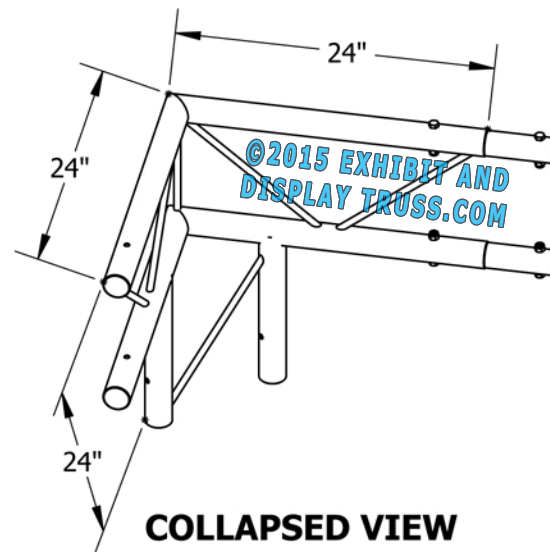

# PART: EDT12-L3W90V

12" Wide Aluminum Truss. 2" Chords with 1/2" Webs

3 Way 90° Junction Vertical

©2015 EXHIBIT AND DISPLAY TRUSS.COM

## Truss Profile

12" Wide Ladder Truss (Vertical)  
2"Ø Chords, 1/2"Ø Webs

**COLLAPSED VIEW**

**EXPLODED VIEW**