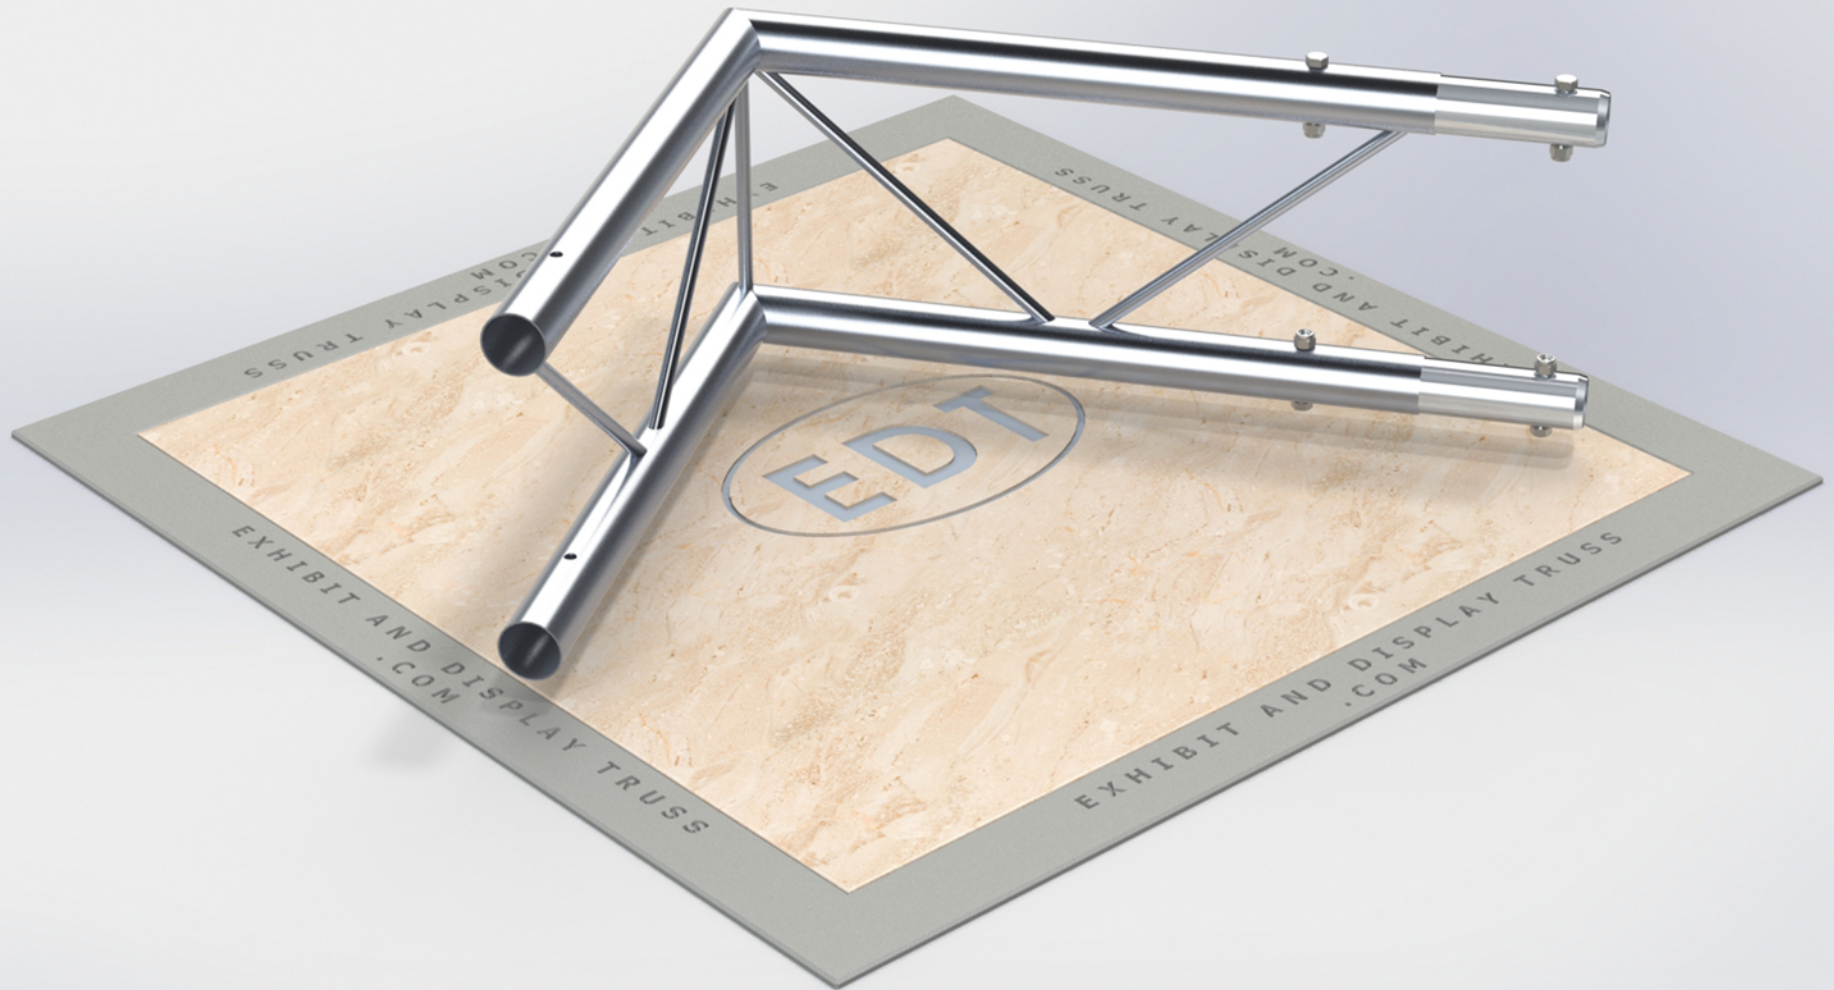

PART: EDT12-L2W90V

12" Wide Aluminum Truss. 2" Chords with 1/2" Webs

2 Way 90° Junction Vertical

©2015 EXHIBIT AND DISPLAY TRUSS.COM

Toll Free: 855-323-4866
Email: info@exhibitanddisplaytruss.com

ExhibitAndDisplayTruss.com