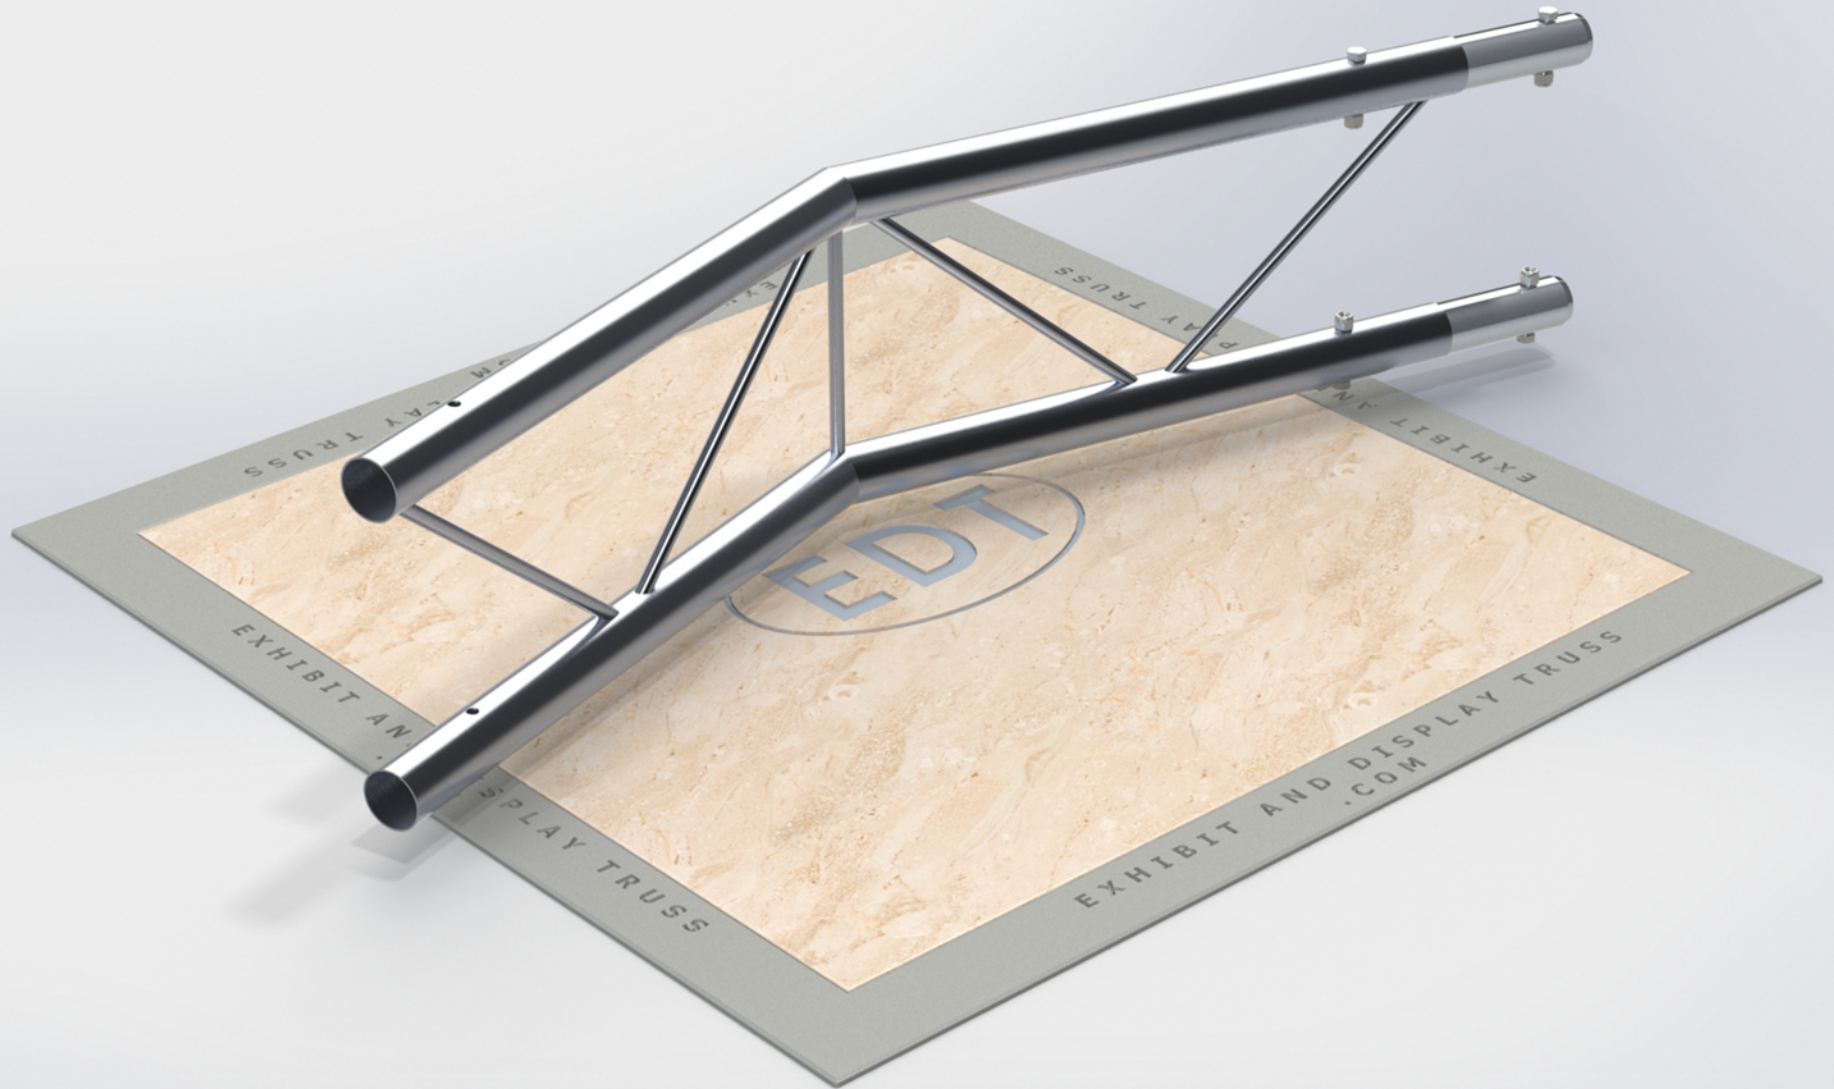

PART: EDT12-L2W150V

12" Wide Aluminum Truss. 2" Chords with 1/2" Webs

2 Way 150° Junction Vertical

©2015 EXHIBIT AND DISPLAY TRUSS.COM

Toll Free: 855-323-4866
Email: info@exhibitanddisplaytruss.com

ExhibitAndDisplayTruss.com