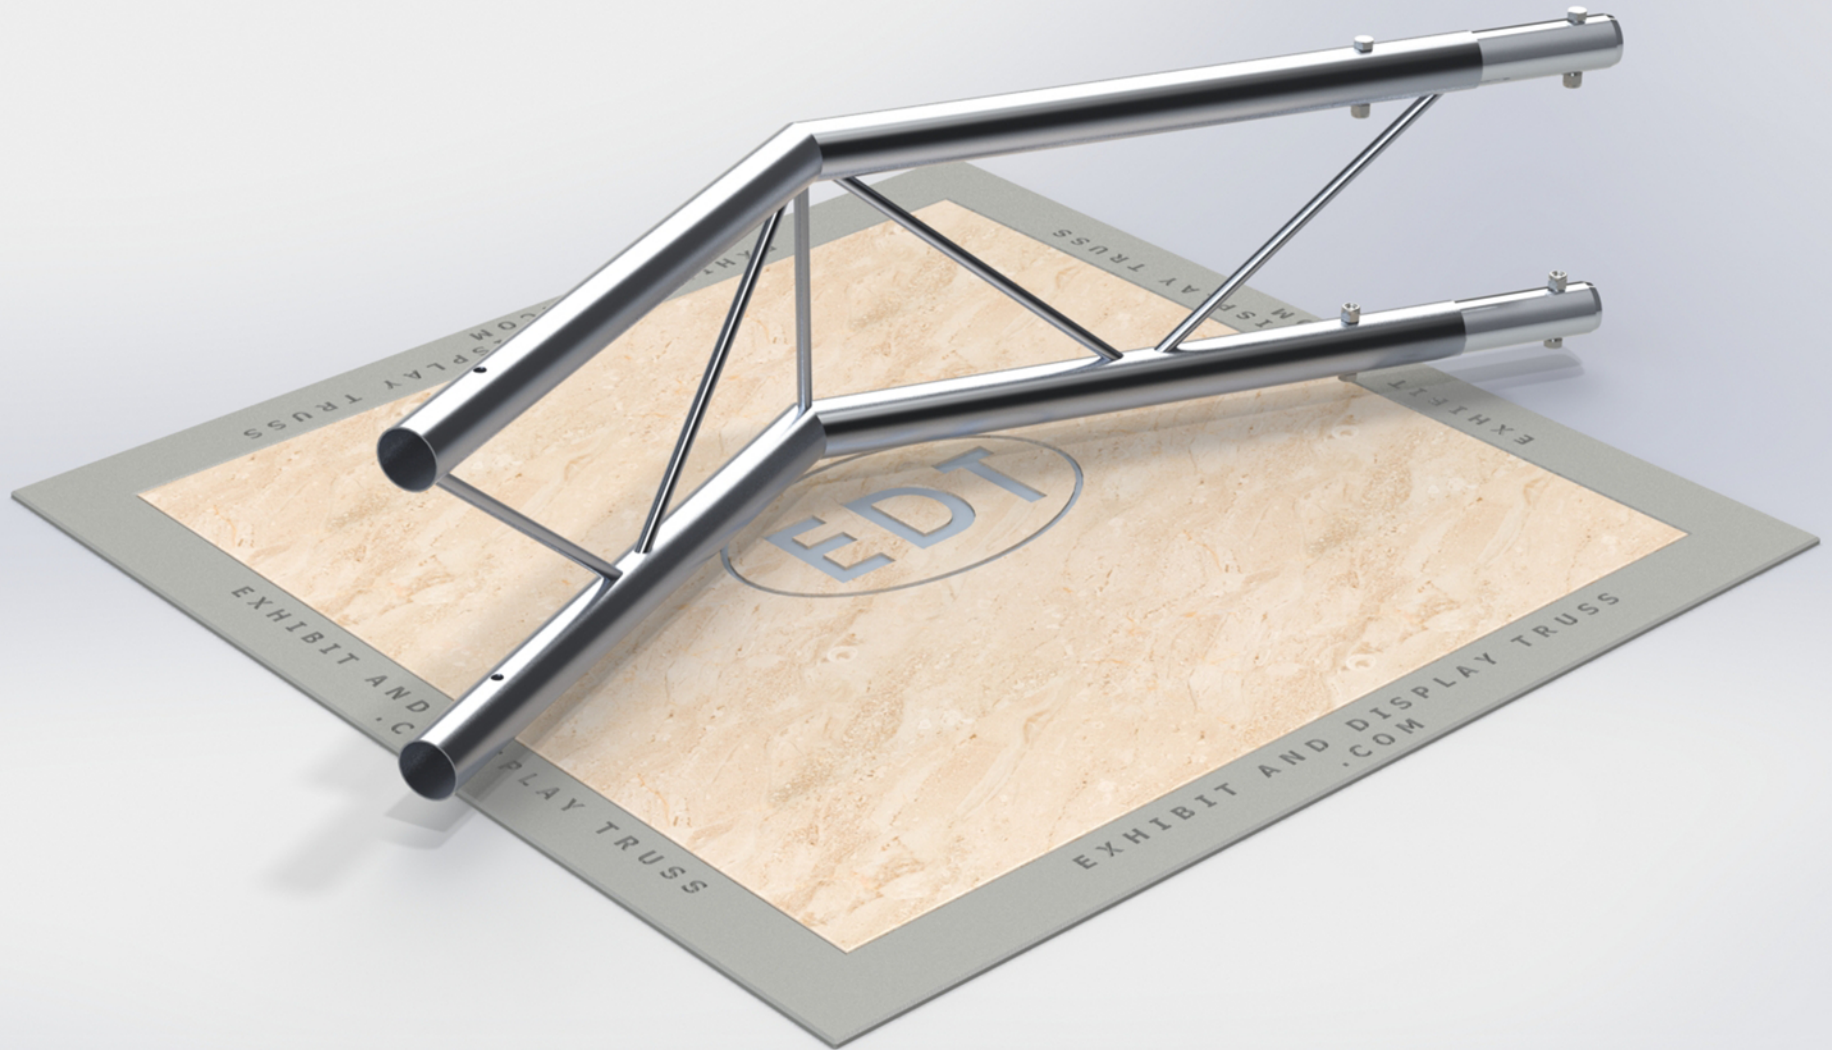

PART: EDT12-L2W135V

12" Wide Aluminum Truss. 2" Chords with 1/2" Webs

2 Way 135° Junction Vertical

©2015 EXHIBIT AND DISPLAY TRUSS.COM

Toll Free: 855-323-4866
Email: info@exhibitanddisplaytruss.com

ExhibitAndDisplayTruss.com