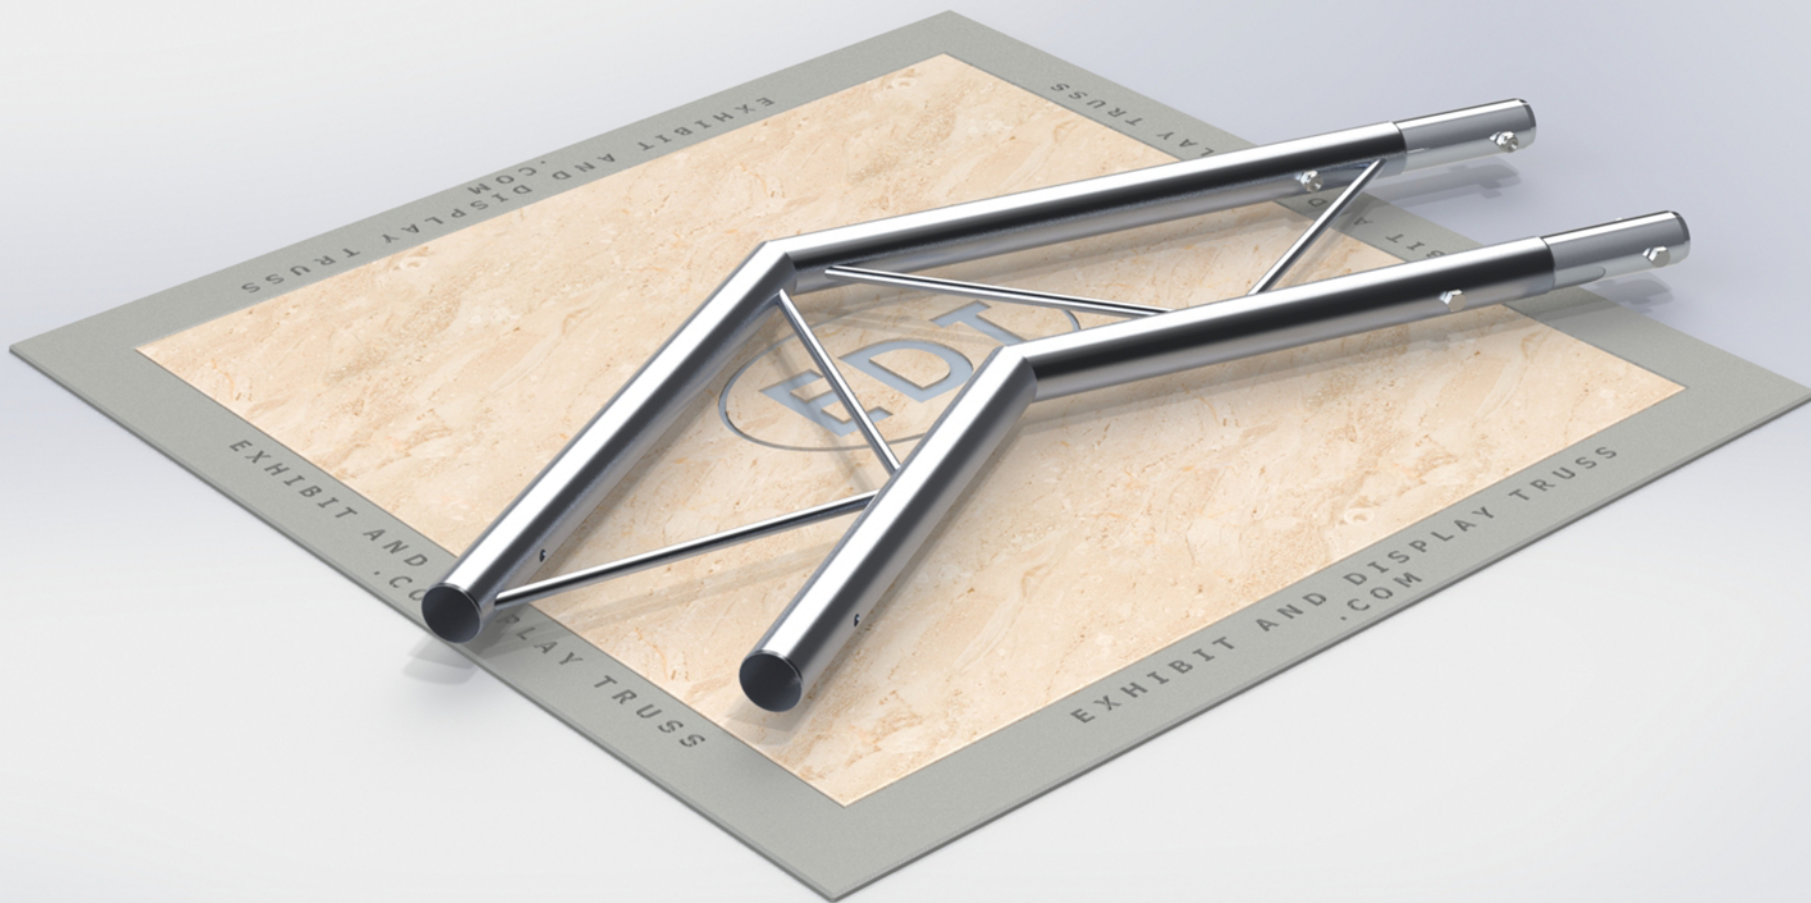

PART: EDT12-L2W135H

12" Wide Aluminum Truss. 2" Chords with 1/2" Webs

2 Way 135° Junction Horizontal

©2015 EXHIBIT AND DISPLAY TRUSS.COM

Toll Free: 855-323-4866
Email: info@exhibitanddisplaytruss.com

ExhibitAndDisplayTruss.com