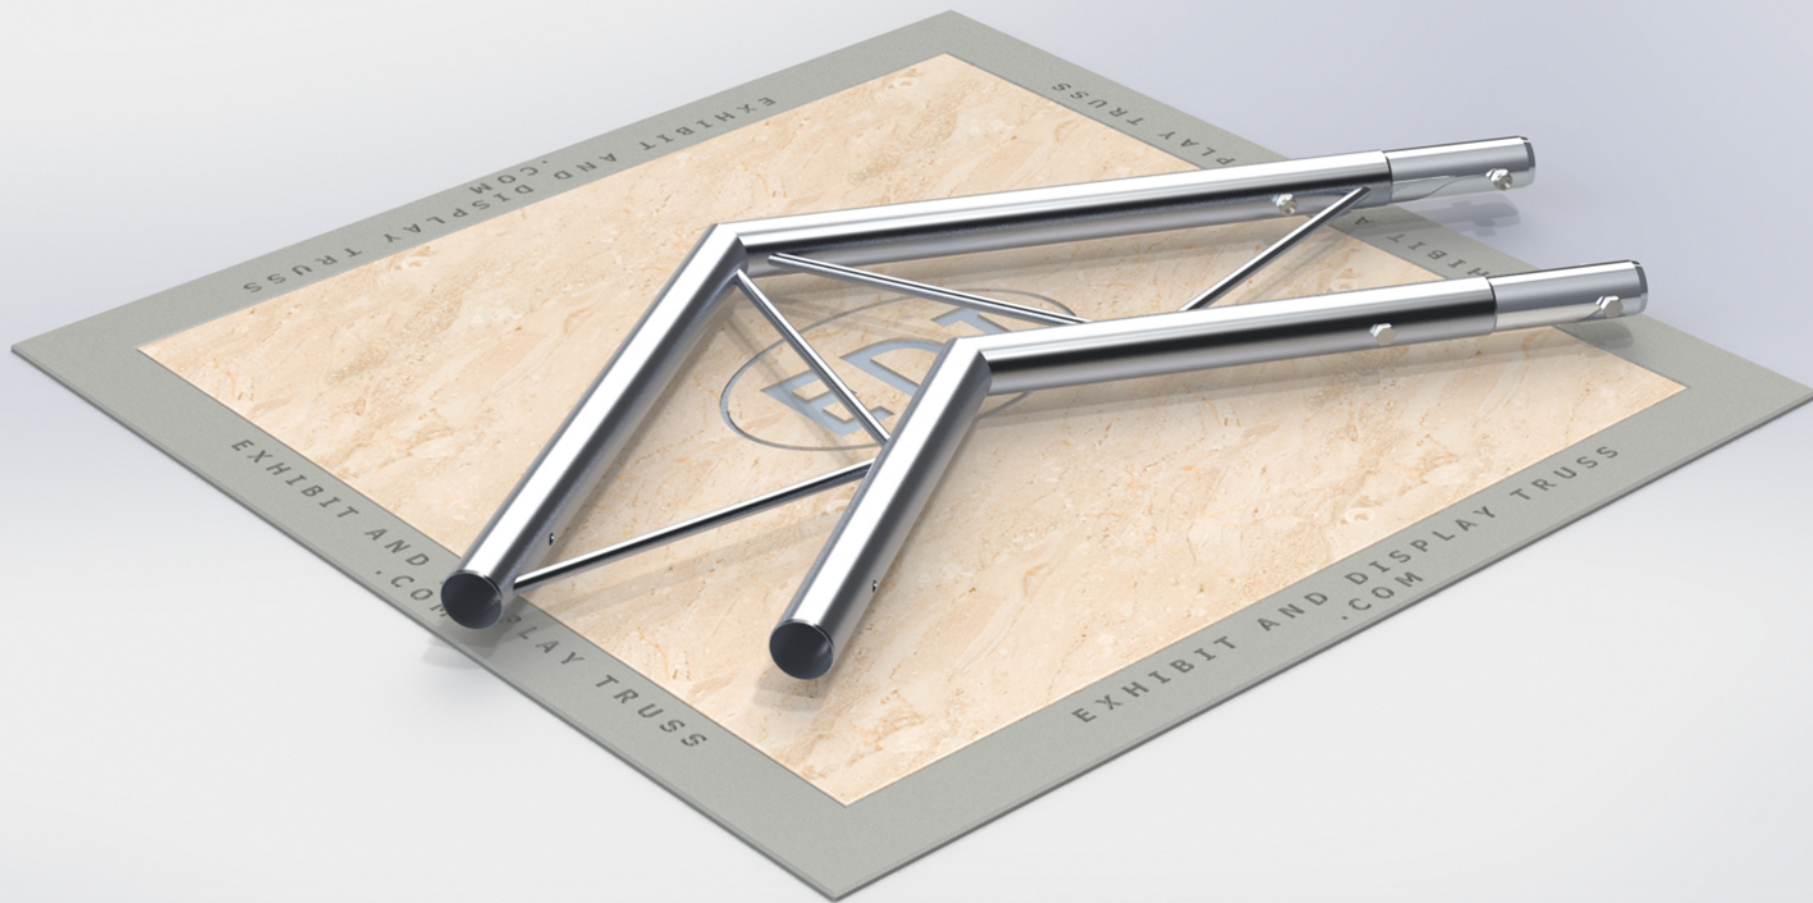

PART: EDT12-L2W120H

12" Wide Aluminum Truss. 2" Chords with 1/2" Webs

2 Way 120° Junction Horizontal

©2015 EXHIBIT AND DISPLAY TRUSS.COM

Toll Free: 855-323-4866
Email: info@exhibitanddisplaytruss.com

ExhibitAndDisplayTruss.com