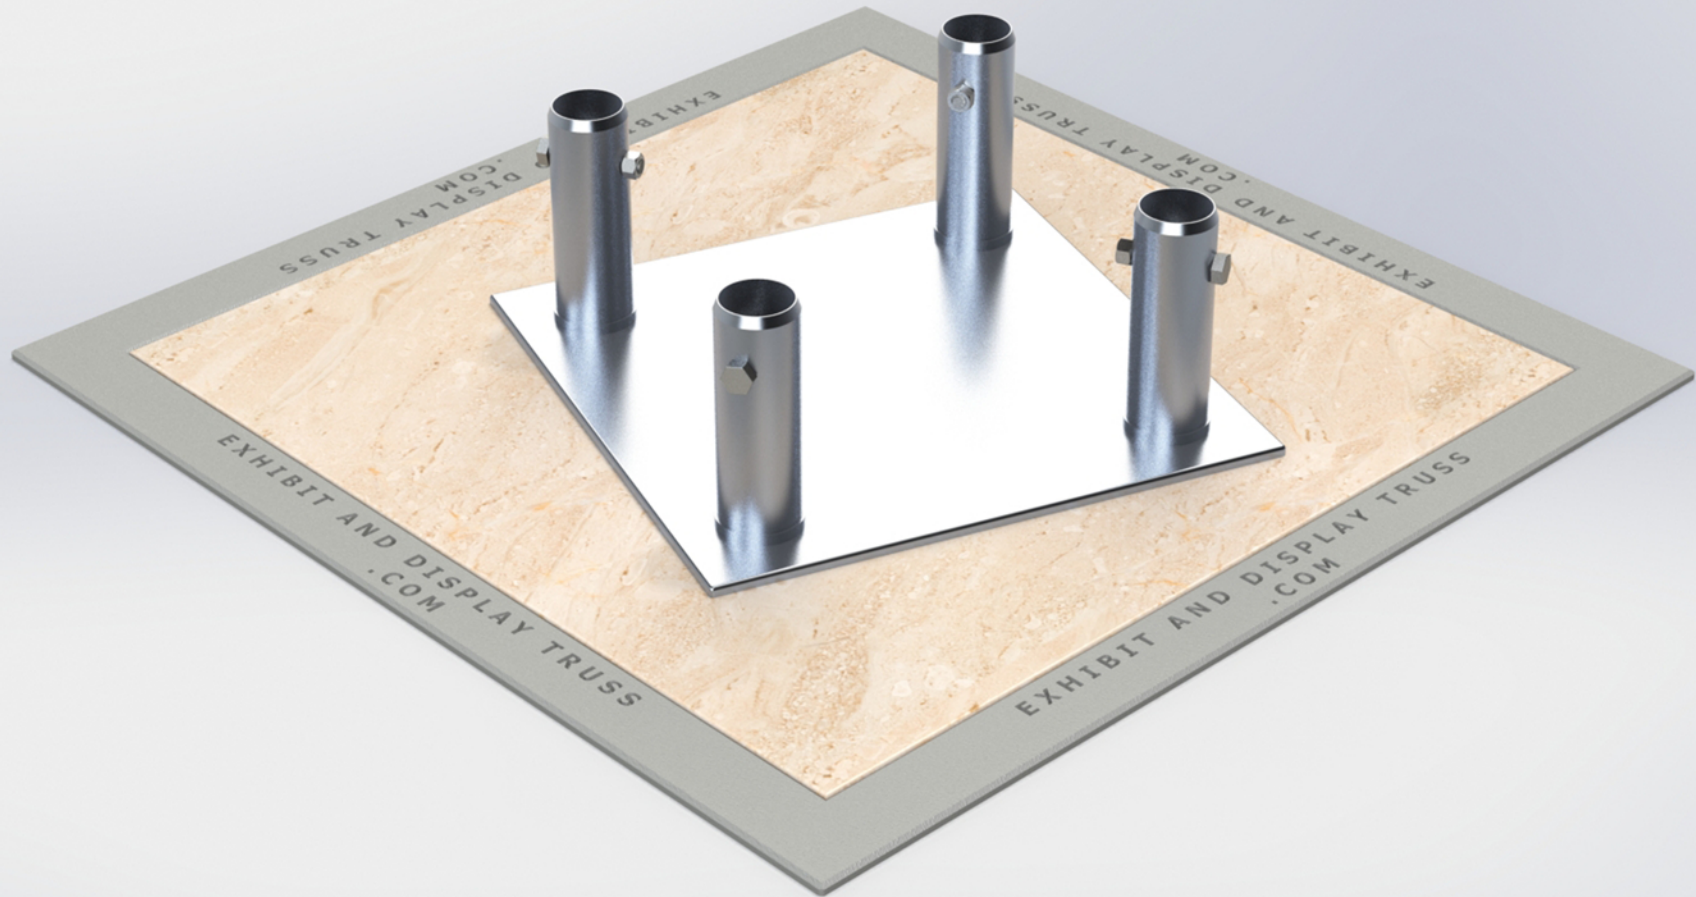

PART: EDT12-BP4

12" Profile Box Base Plate

12" Wide Aluminum Truss. 2" Chords with 1/2" Webs

©2015 EXHIBIT AND DISPLAY TRUSS.COM

Toll Free: 855-323-4866
Email: info@exhibitanddisplaytruss.com

ExhibitAndDisplayTruss.com