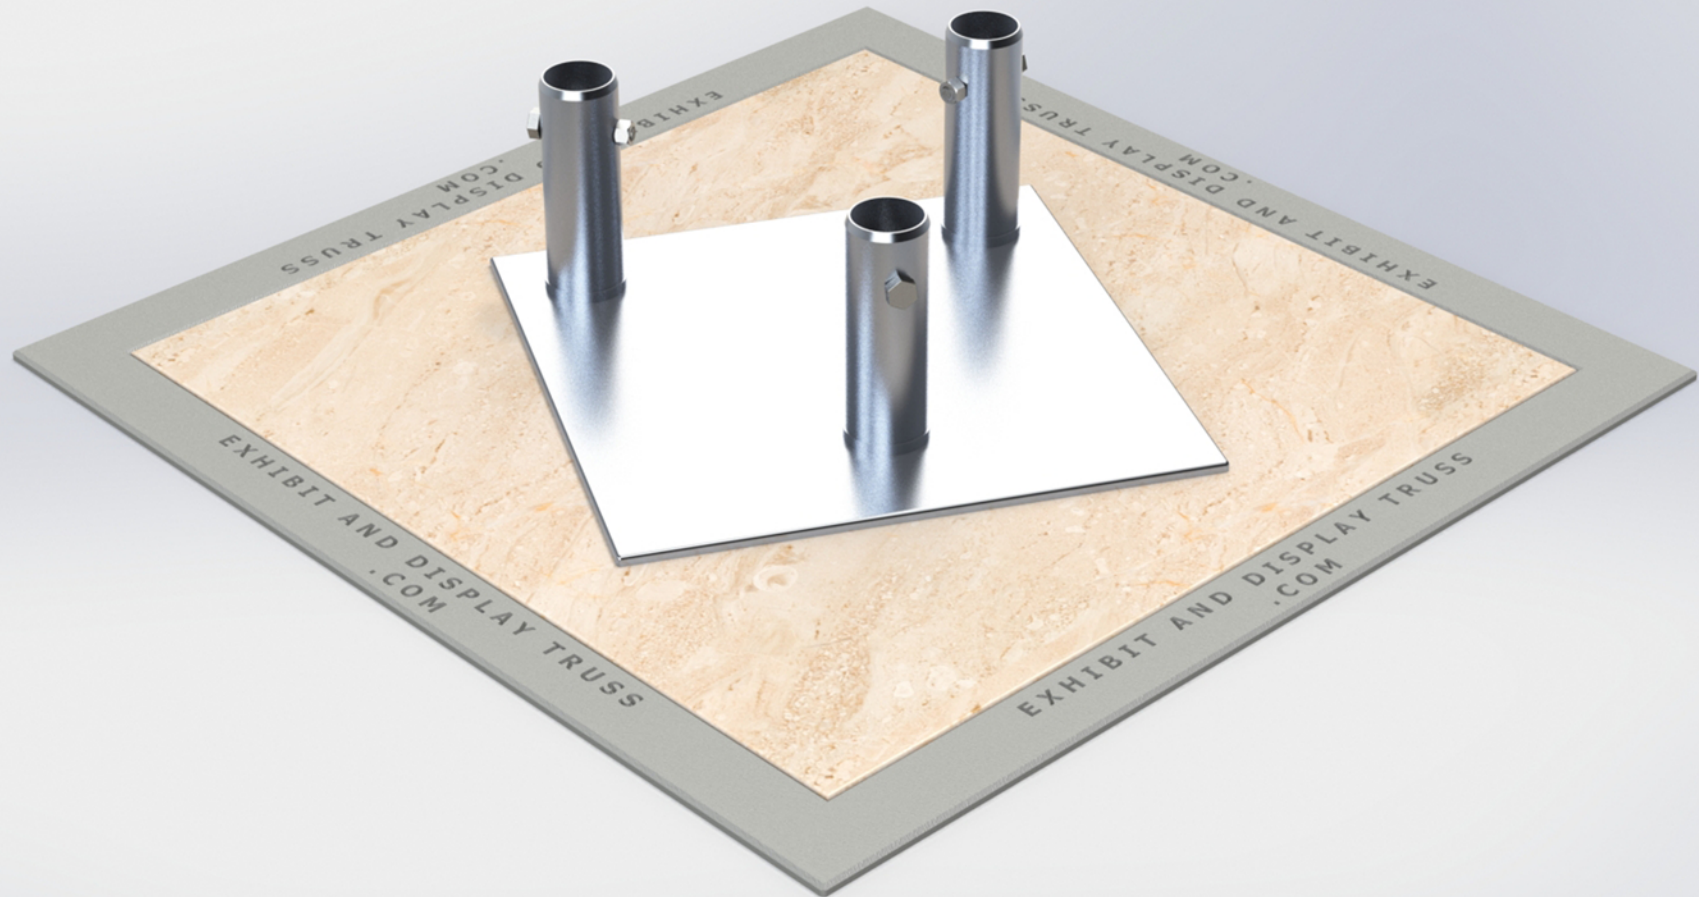

# PART: EDT12-BP3

12" profile Tri Base Plate

12" Wide Aluminum Truss. 2" Chords with 1/2" Webs

©2015 EXHIBIT AND DISPLAY TRUSS.COM

Toll Free: 855-323-4866  
Email: [info@exhibitanddisplaytruss.com](mailto:info@exhibitanddisplaytruss.com)