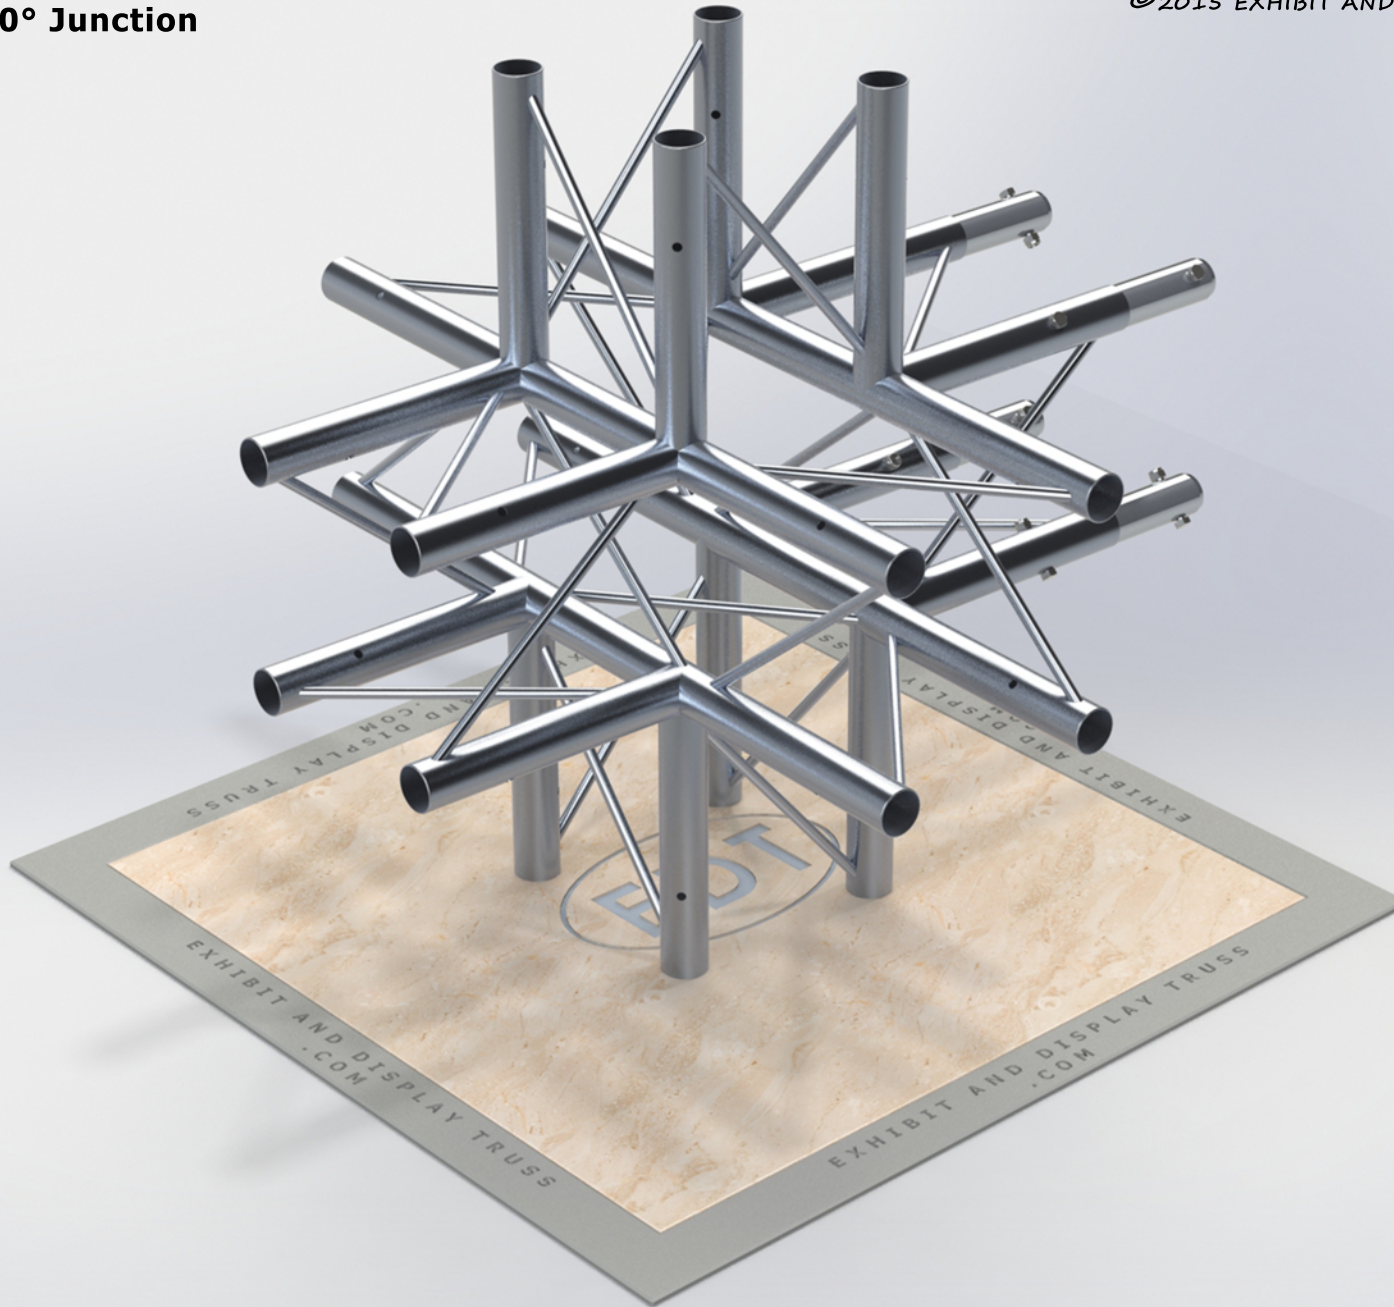

PART: EDT12-B6W90

12" Wide Aluminum Truss. 2" Chords with 1/2" Webs

©2015 EXHIBIT AND DISPLAY TRUSS.COM

6 Way 90° Junction

Toll Free: 855-323-4866
Email: info@exhibitanddisplaytruss.com

ExhibitAndDisplayTruss.com