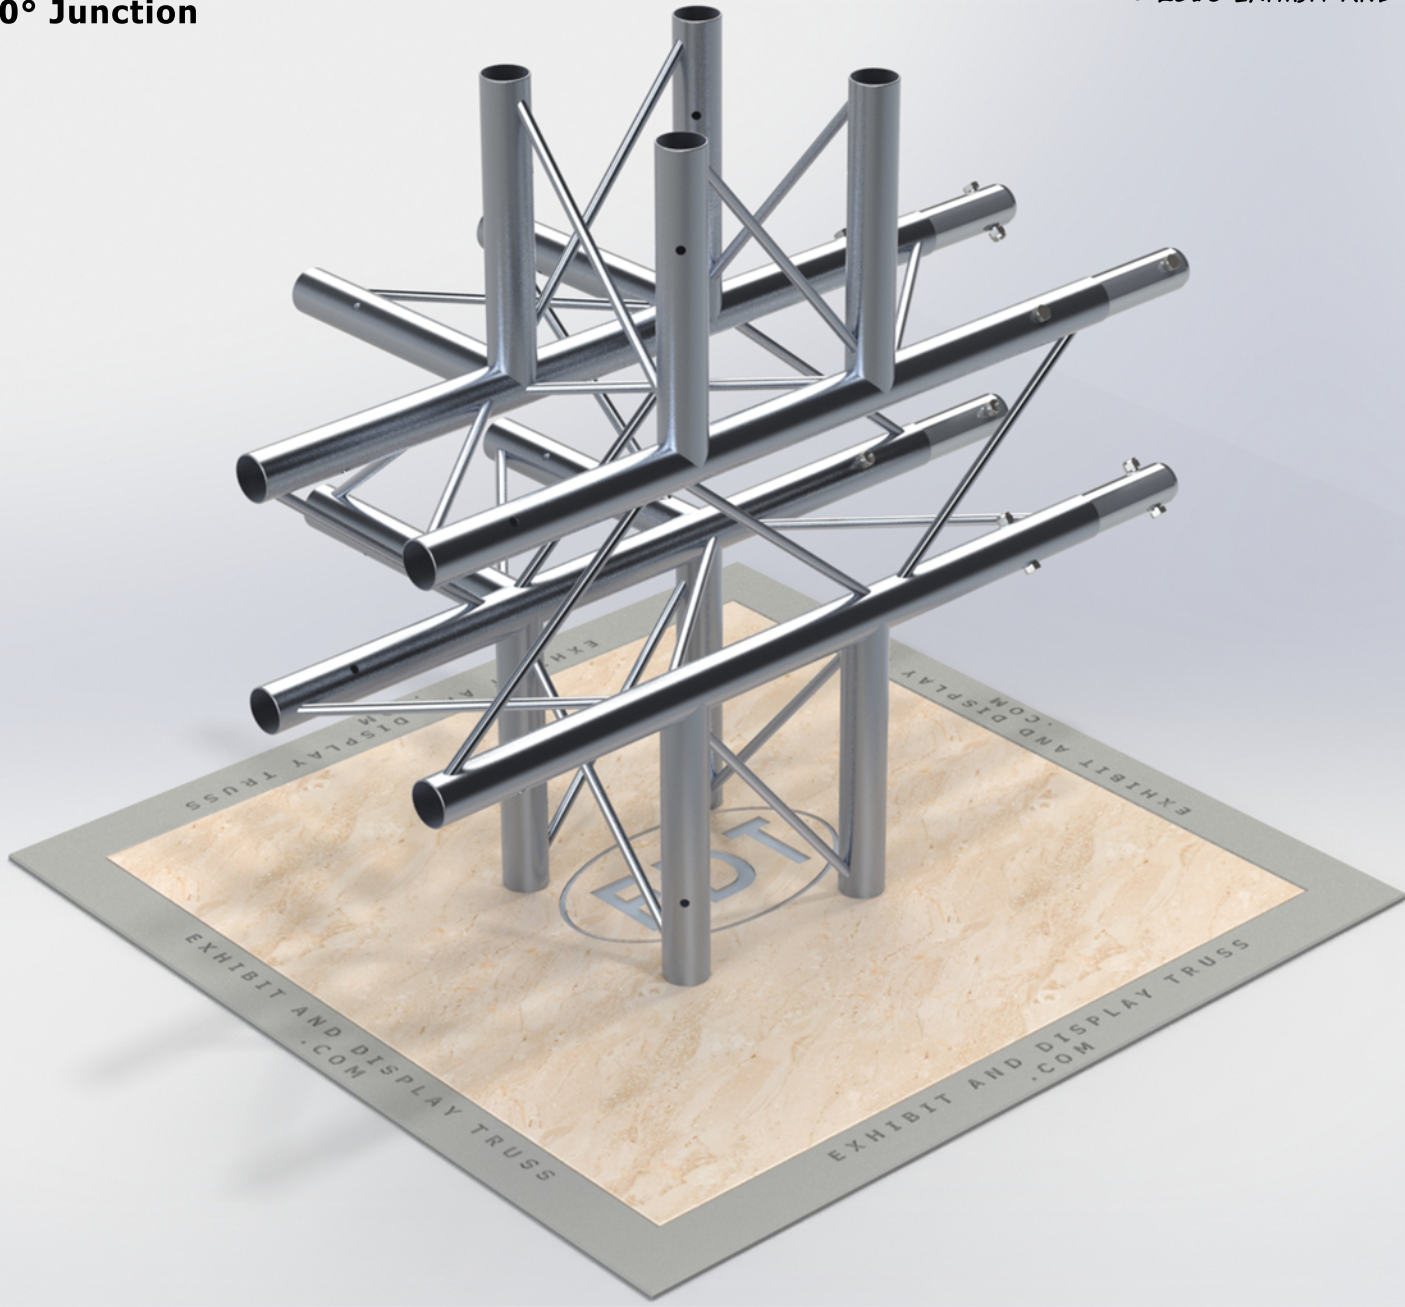

PART: EDT12-B5W90

12" Wide Aluminum Truss. 2" Chords with 1/2" Webs

©2015 EXHIBIT AND DISPLAY TRUSS.COM

5 Way 90° Junction

Toll Free: 855-323-4866
Email: info@exhibitanddisplaytruss.com

ExhibitAndDisplayTruss.com