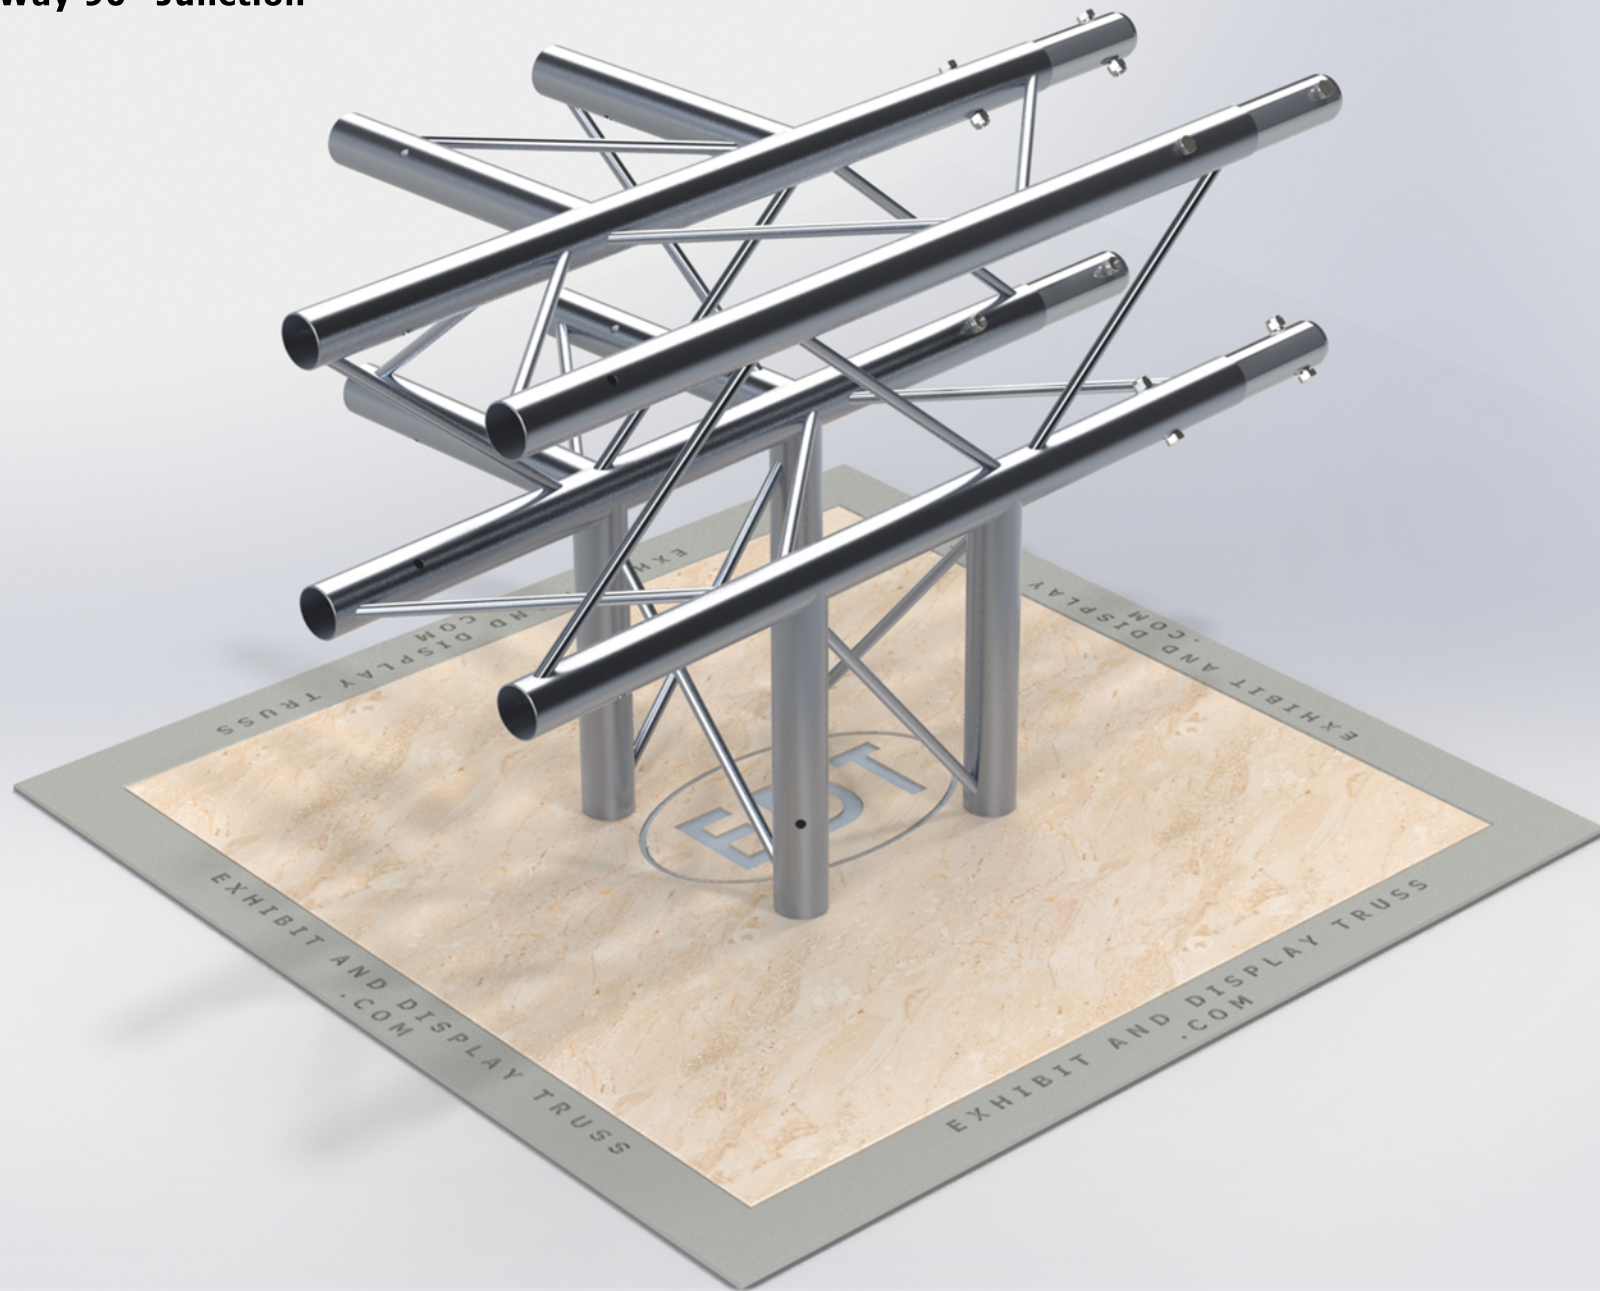

PART: EDT12-B4W90

12" Wide Aluminum Truss. 2" Chords with 1/2" Webs

4 Way 90° Junction

©2015 EXHIBIT AND DISPLAY TRUSS.COM

Toll Free: 855-323-4866
Email: info@exhibitanddisplaytruss.com

ExhibitAndDisplayTruss.com