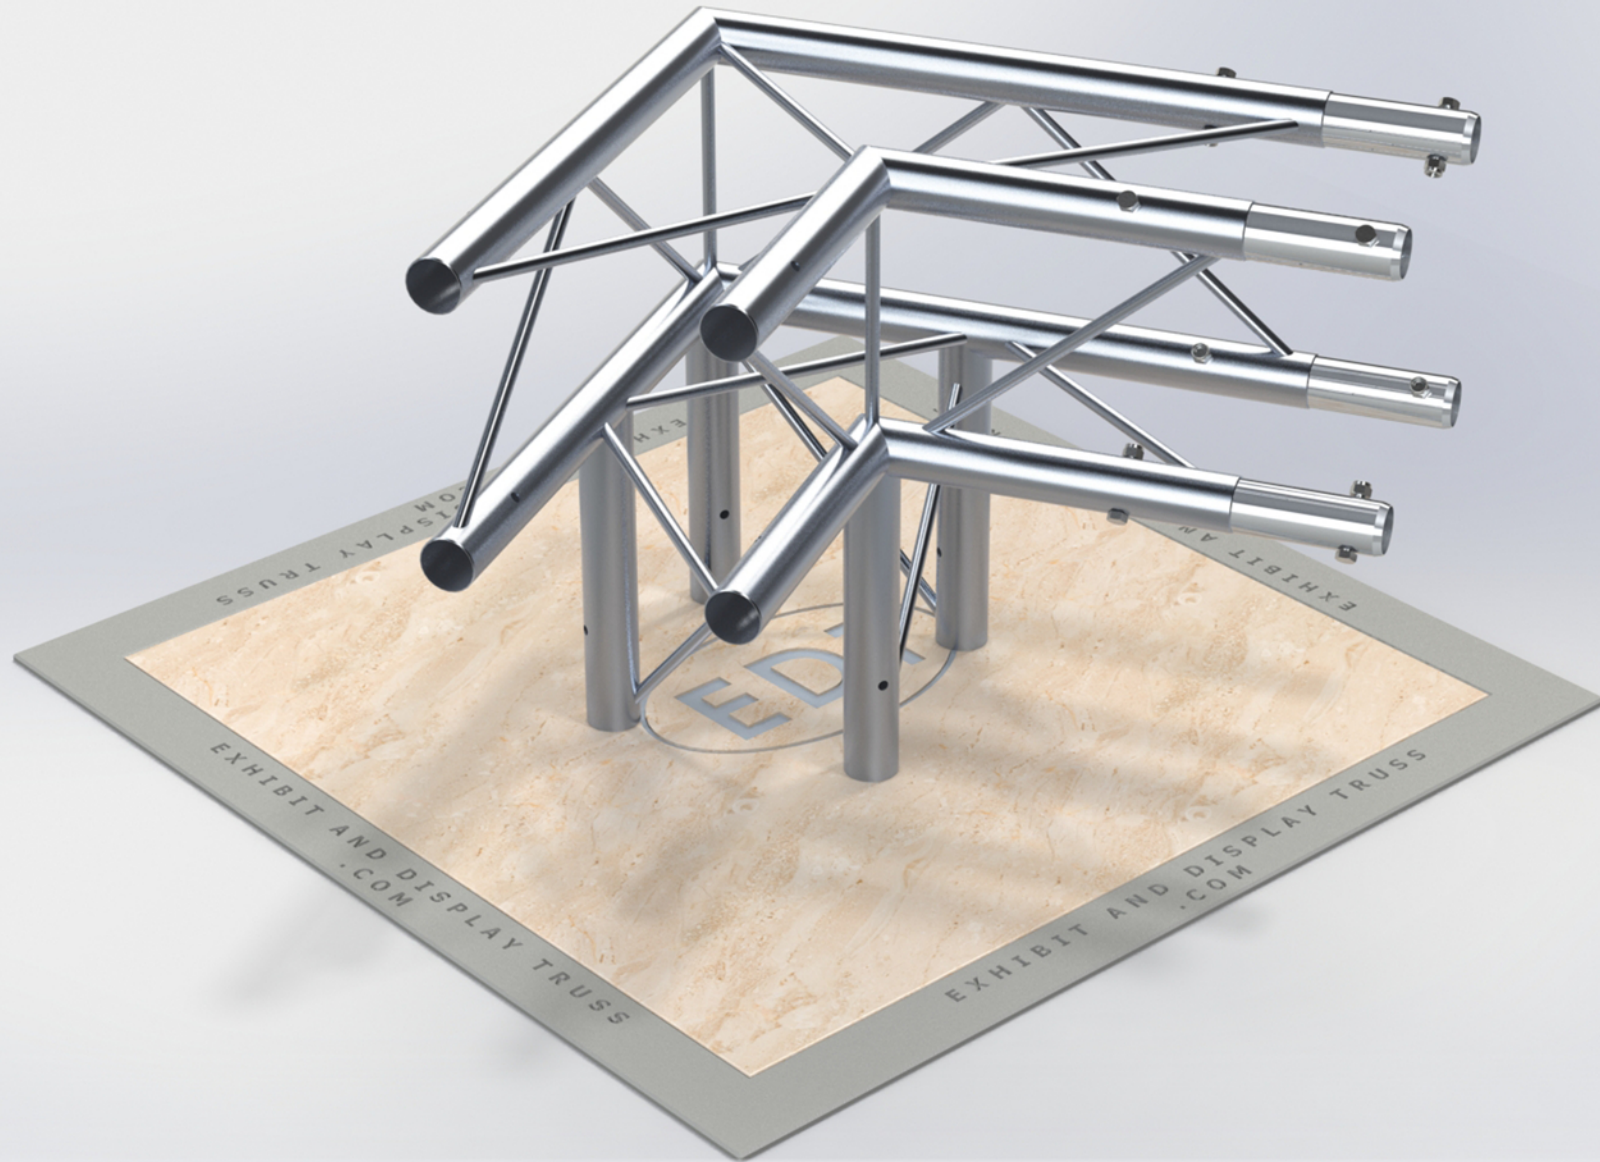

PART: EDT12-B3W90

12" Wide Aluminum Truss. 2" Chords with 1/2" Webs

©2015 EXHIBIT AND DISPLAY TRUSS.COM

3 Way 90° Junction

Toll Free: 855-323-4866
Email: info@exhibitanddisplaytruss.com

ExhibitAndDisplayTruss.com