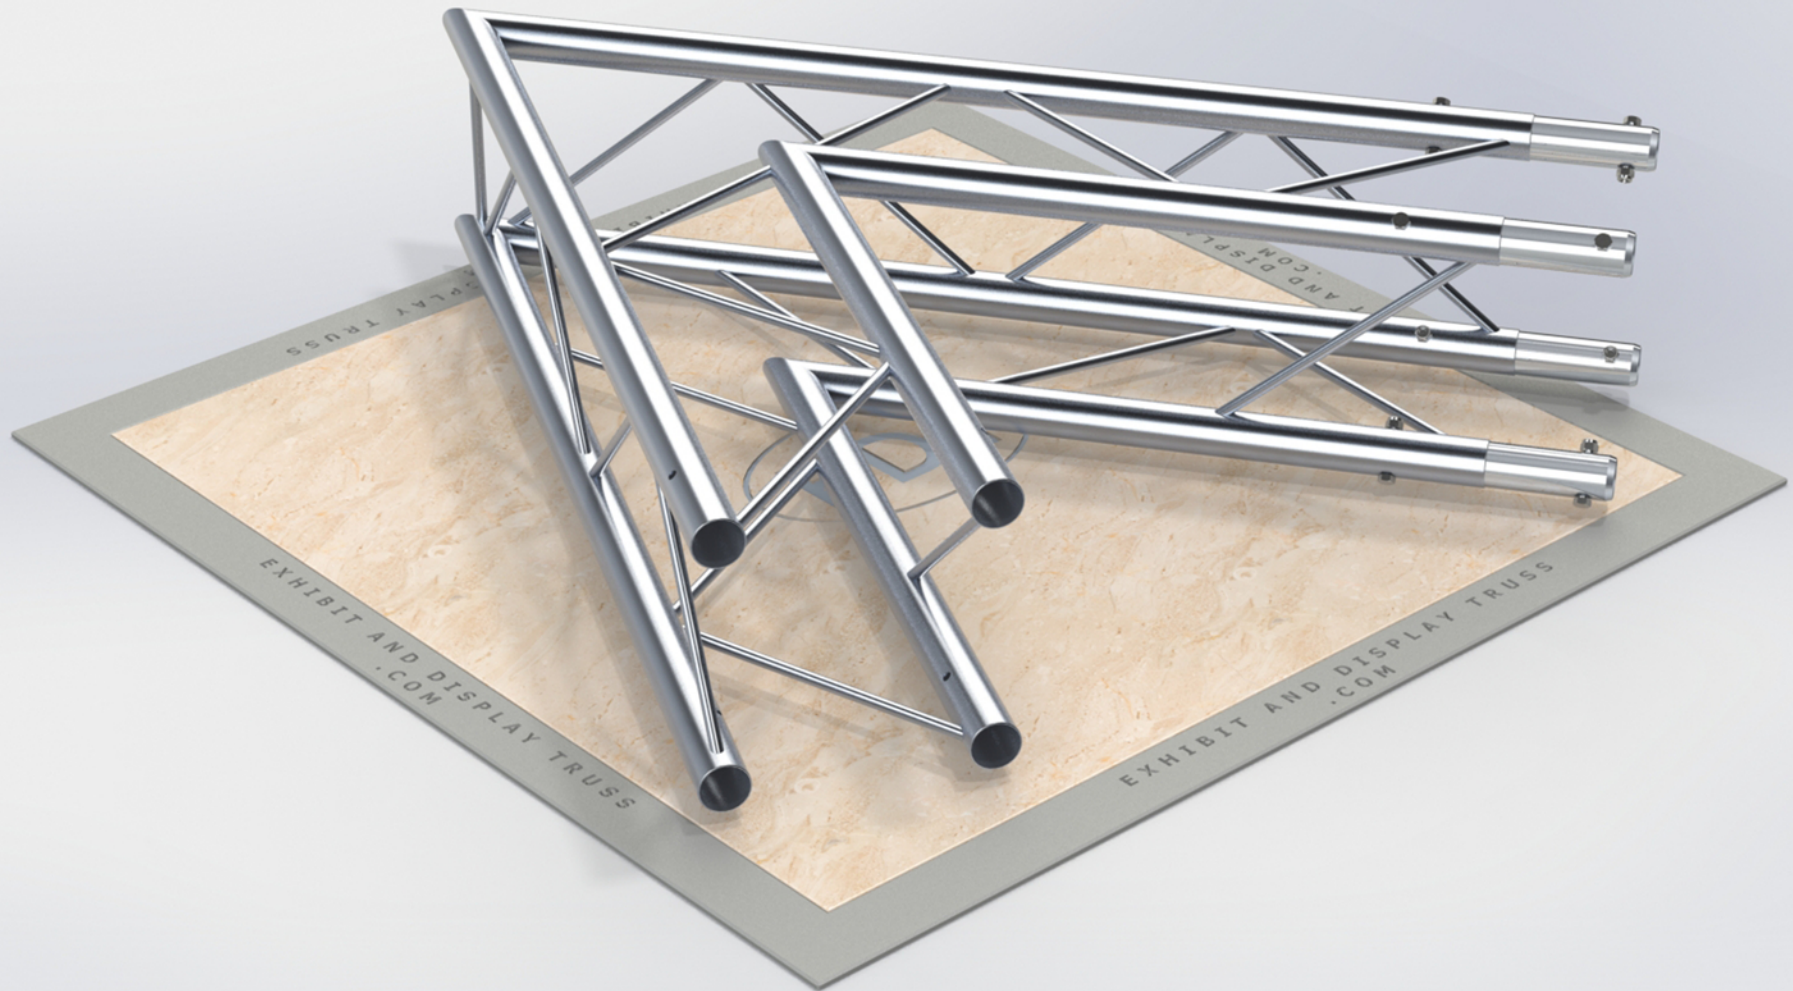

PART: EDT12-B2W60

12" Wide Aluminum Truss. 2" Chords with 1/2" Webs

2 Way 60° Junction

©2015 EXHIBIT AND DISPLAY TRUSS.COM

Toll Free: 855-323-4866
Email: info@exhibitanddisplaytruss.com

ExhibitAndDisplayTruss.com