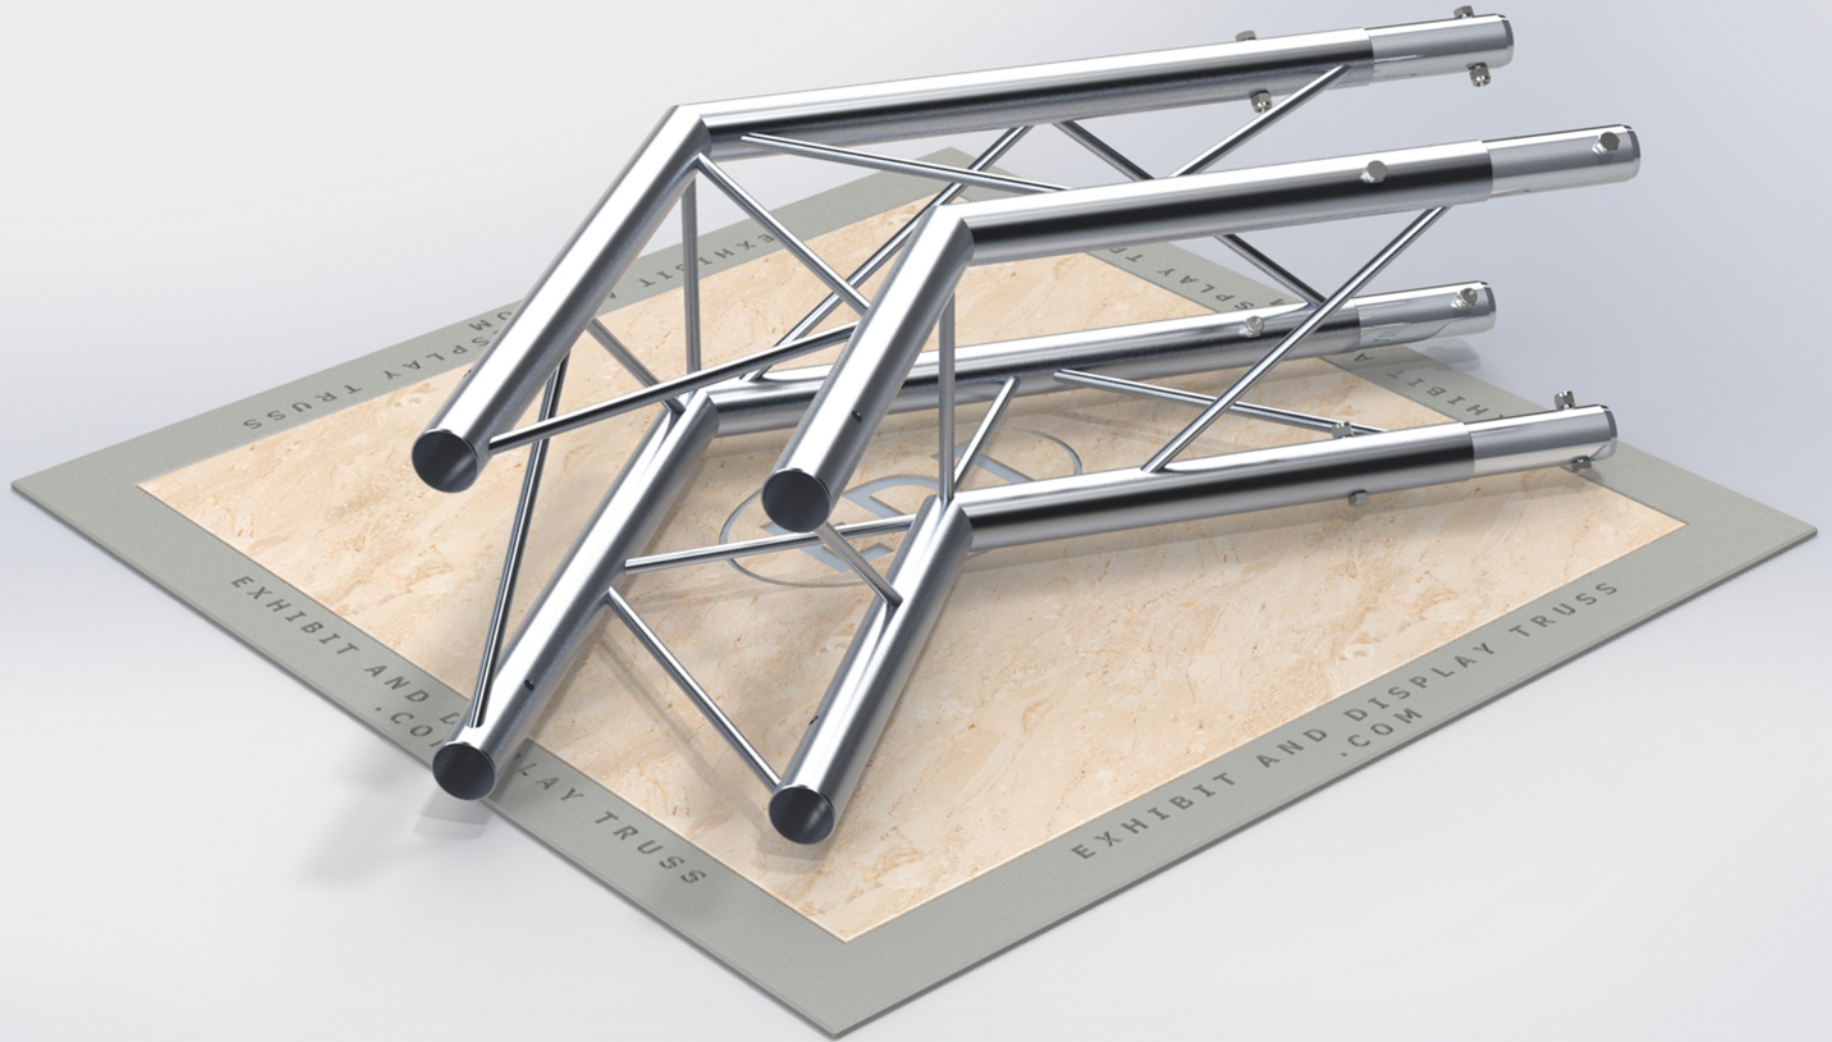

# PART: EDT12-B2W120

12" Wide Aluminum Truss. 2" Chords with 1/2" Webs

2 Way 120° Junction

©2015 EXHIBIT AND DISPLAY TRUSS.COM

Toll Free: 855-323-4866  
Email: [info@exhibitanddisplaytruss.com](mailto:info@exhibitanddisplaytruss.com)