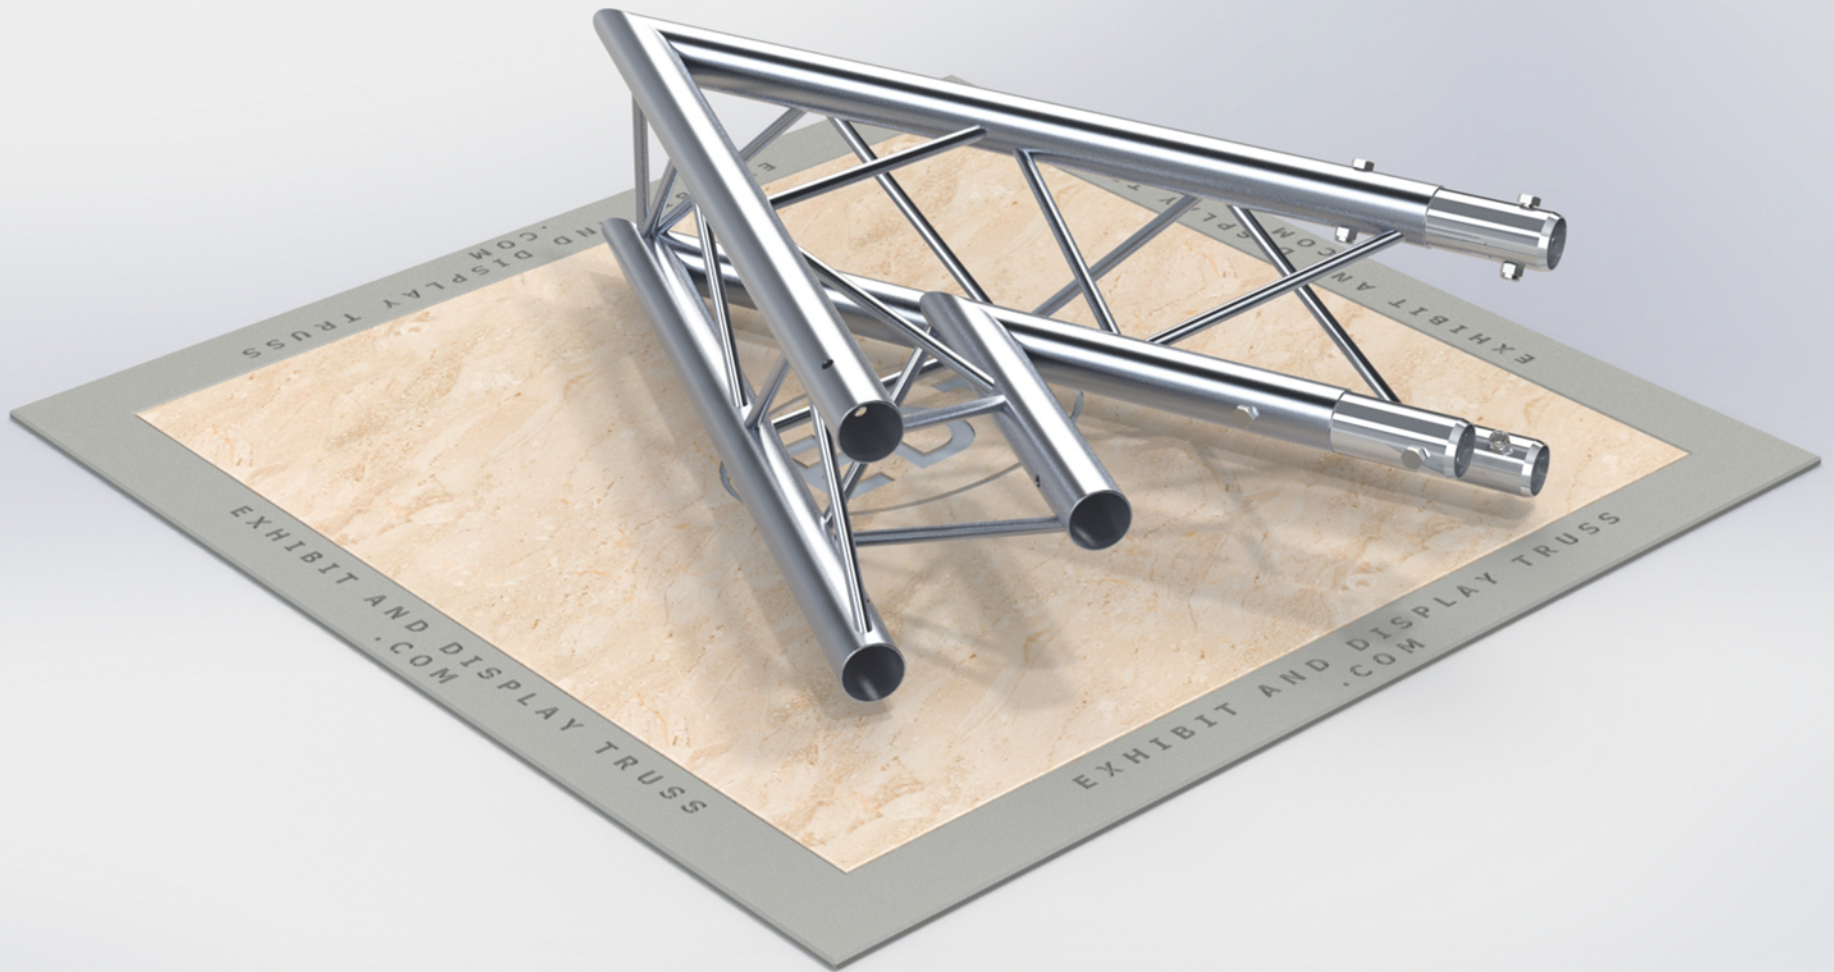

# PART: EDT10-T2W45A

10" Wide Aluminum Truss. 2" Chords with 1/2" Webs

2 Way 45° Junction Apex In

©2015 EXHIBIT AND DISPLAY TRUSS.COM

Toll Free: 855-323-4866  
Email: [info@exhibitanddisplaytruss.com](mailto:info@exhibitanddisplaytruss.com)