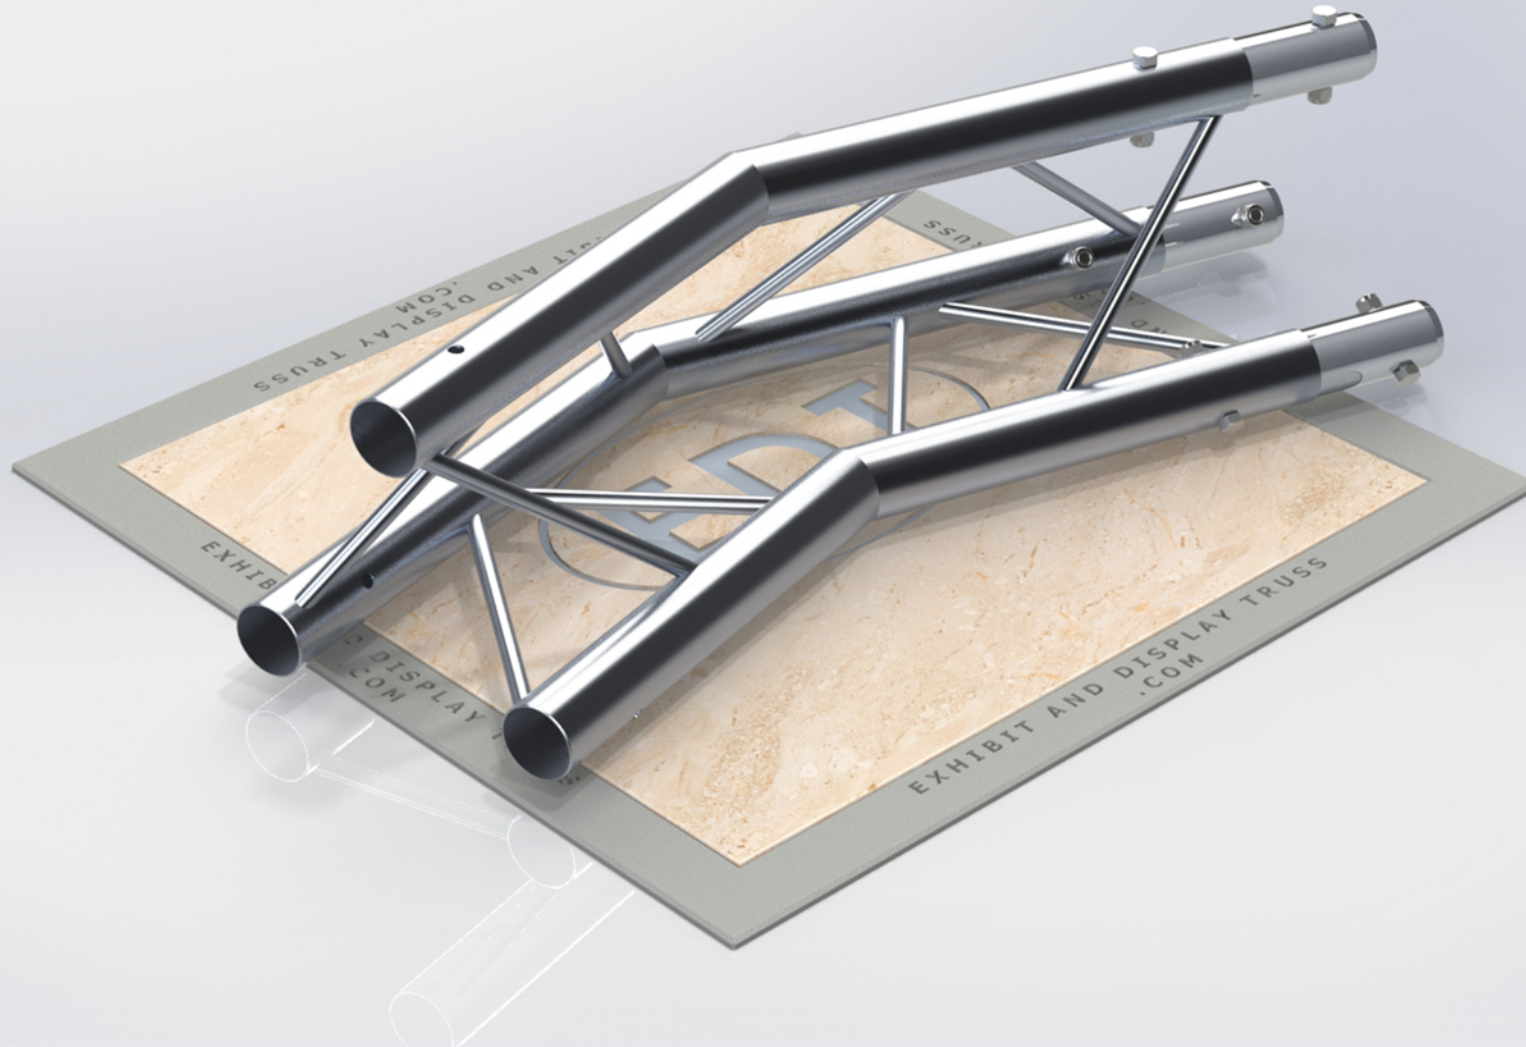

PART: EDT10-T2W150

10" Wide Aluminum Truss. 2" Chords with 1/2" Webs

2 Way 150° Junction Apex Up/Down

©2015 EXHIBIT AND DISPLAY TRUSS.COM

Toll Free: 855-323-4866
Email: info@exhibitanddisplaytruss.com

ExhibitAndDisplayTruss.com