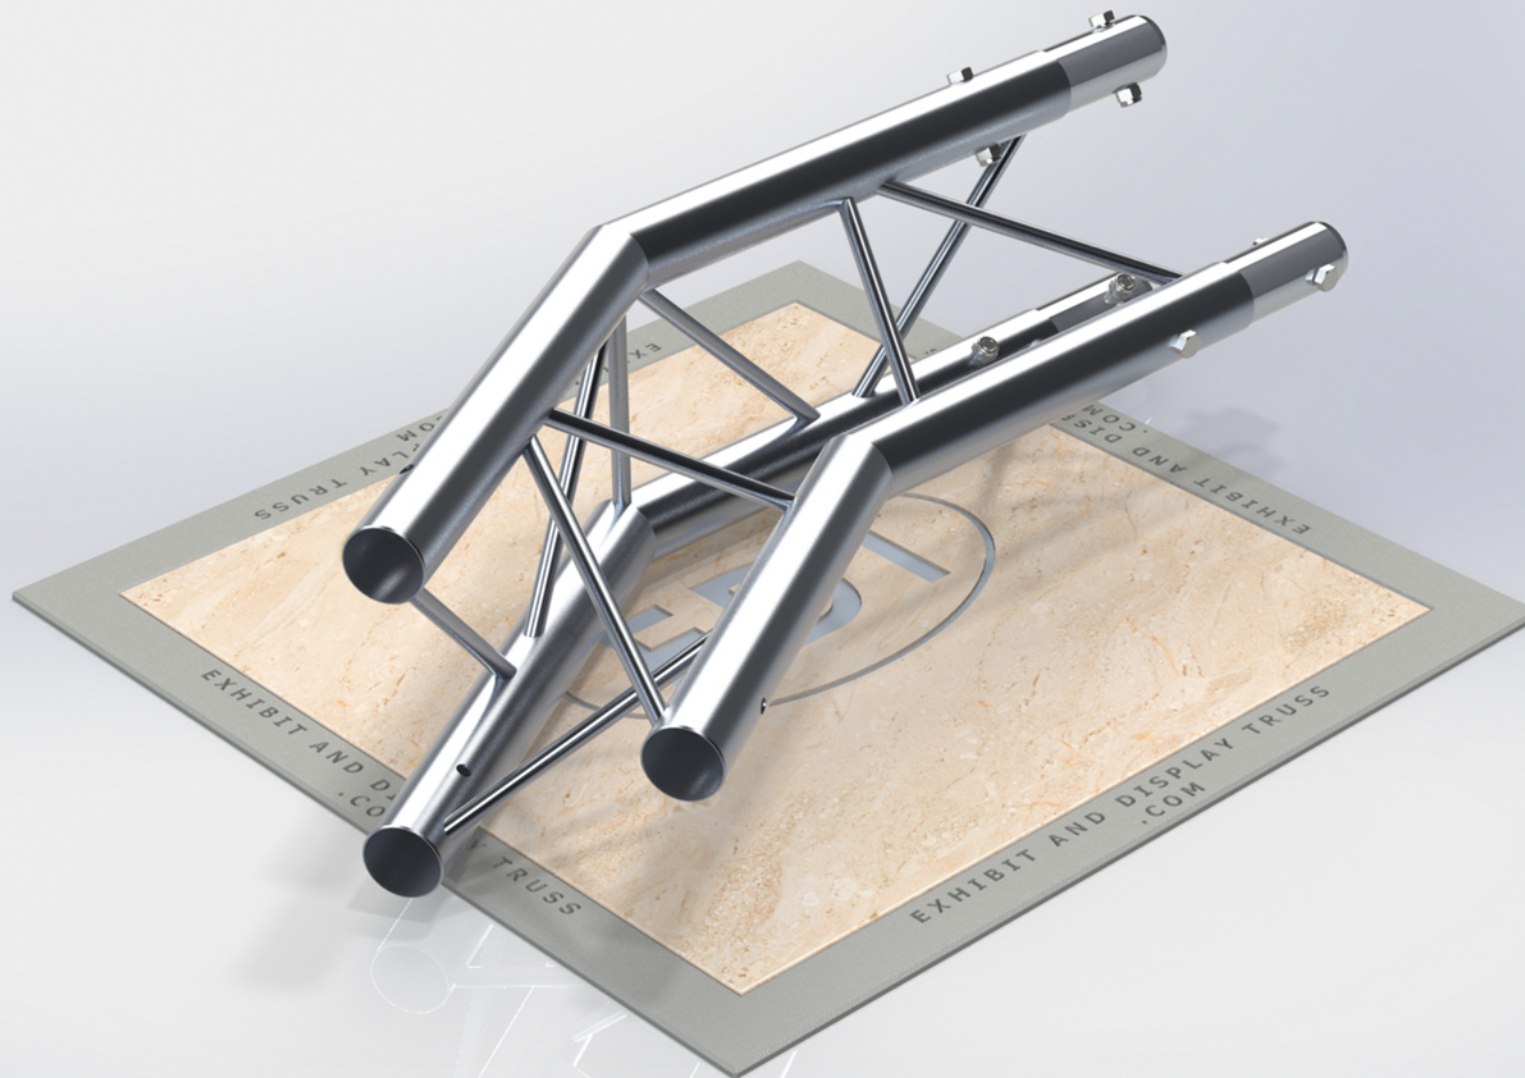

# PART: EDT10-T2W150A

10" Wide Aluminum Truss. 2" Chords with 1/2" Webs

2 Way 150° Junction Apex In

©2015 EXHIBIT AND DISPLAY TRUSS.COM

Toll Free: 855-323-4866  
Email: [info@exhibitanddisplaytruss.com](mailto:info@exhibitanddisplaytruss.com)