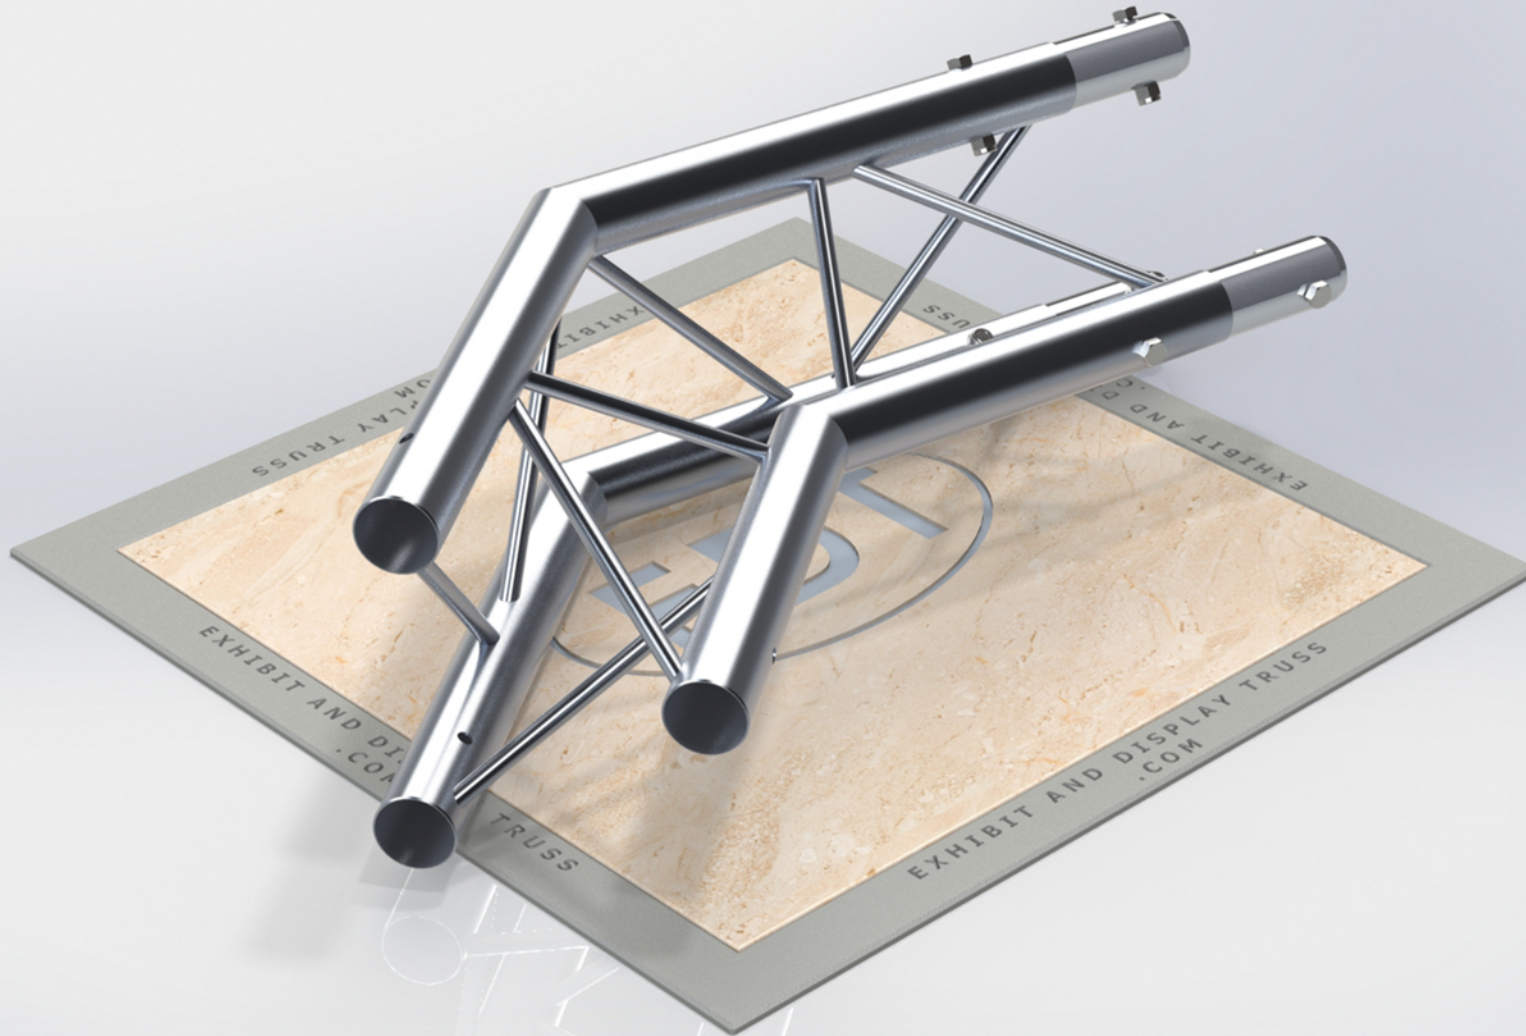

PART: EDT10-T2W135A

10" Wide Aluminum Truss. 2" Chords with 1/2" Webs

2 Way 135° Junction Apex In

©2015 EXHIBIT AND DISPLAY TRUSS.COM

Toll Free: 855-323-4866
Email: info@exhibitanddisplaytruss.com

ExhibitAndDisplayTruss.com