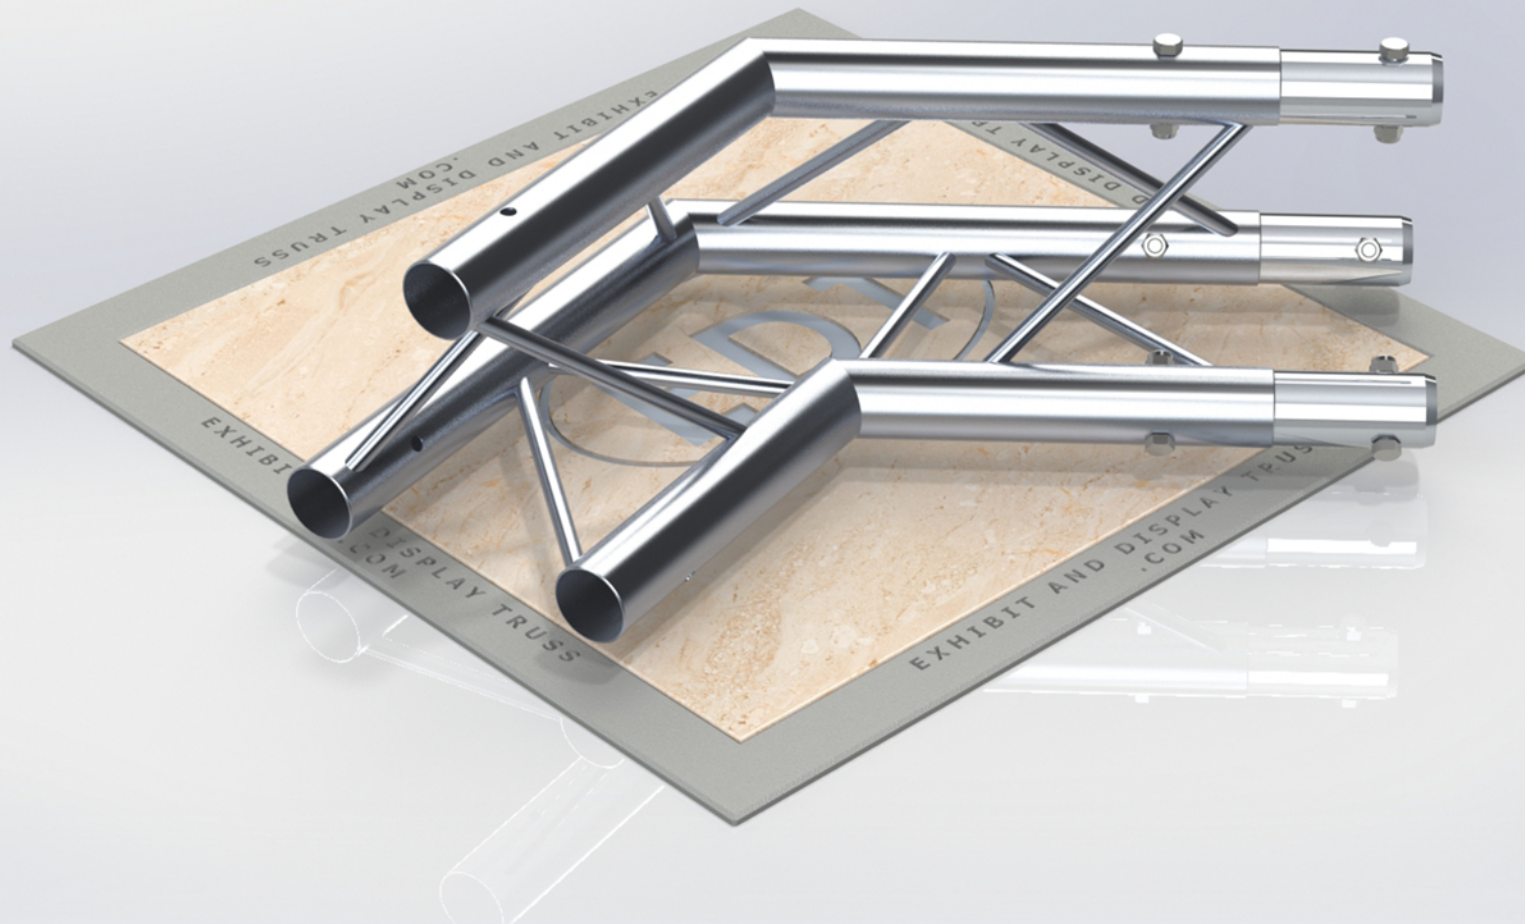

# PART: EDT10-T2W120

10" Wide Aluminum Truss. 2" Chords with 1/2" Webs

2 Way 120° Junction Apex Up/Down

©2015 EXHIBIT AND DISPLAY TRUSS.COM

Toll Free: 855-323-4866  
Email: [info@exhibitanddisplaytruss.com](mailto:info@exhibitanddisplaytruss.com)