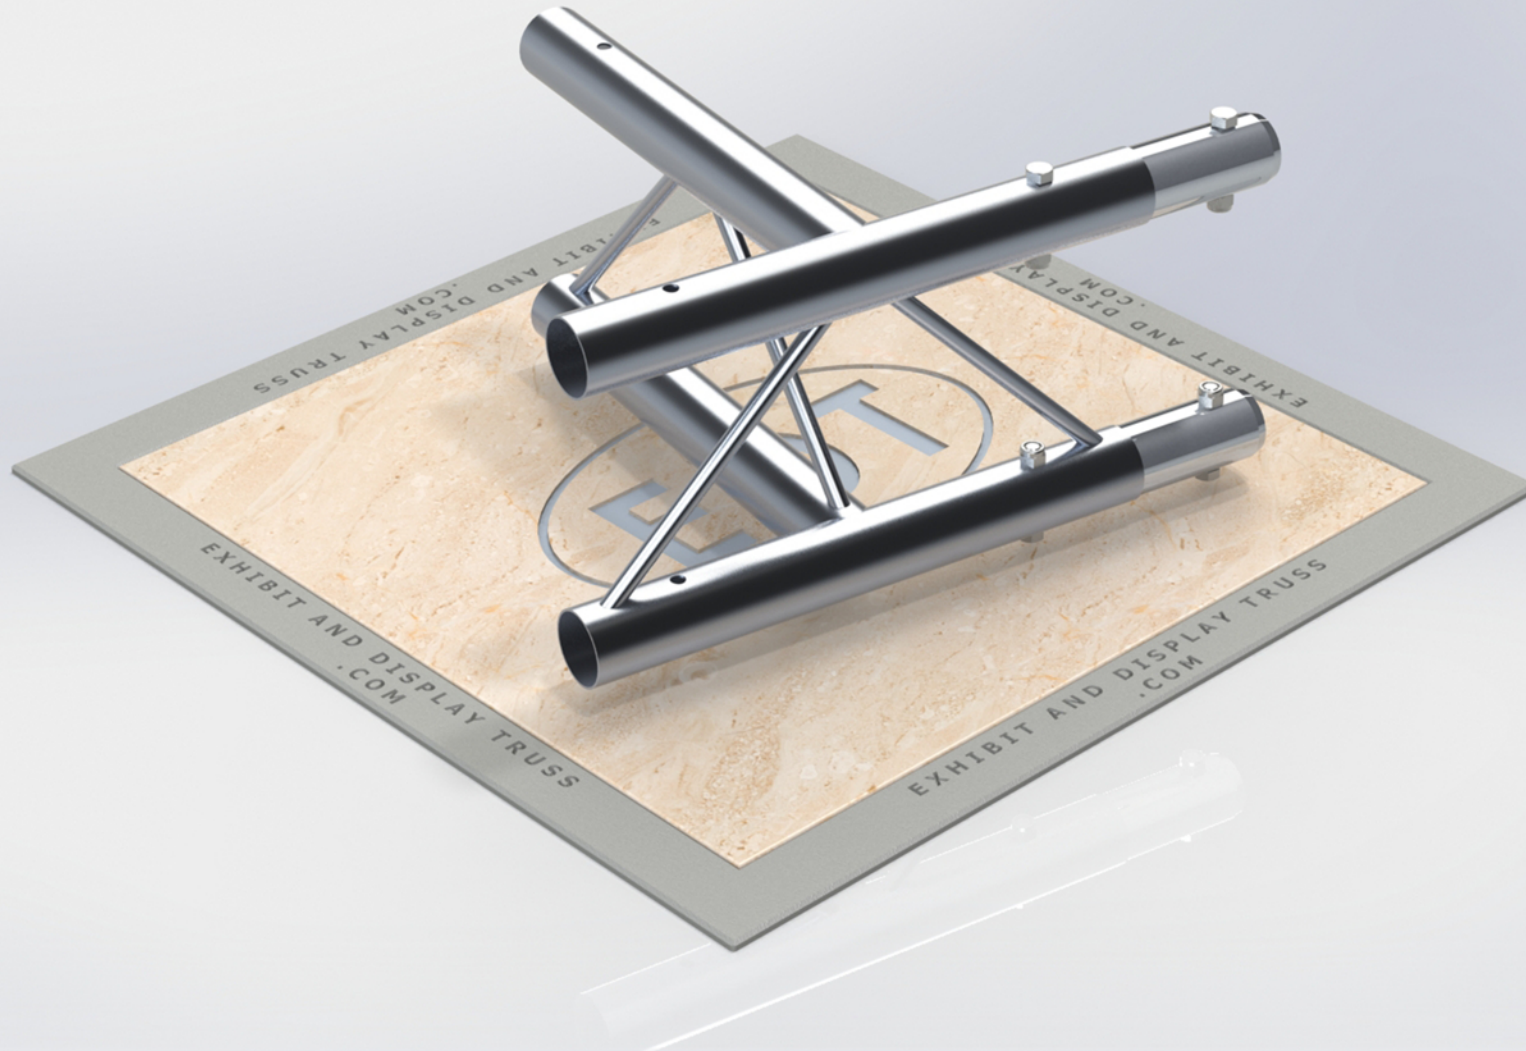

PART: EDT10-L3WTV

10" Wide Aluminum Truss. 2" Chords with 1/2" Webs

©2015 EXHIBIT AND DISPLAY TRUSS.COM

Toll Free: 855-323-4866
Email: info@exhibitanddisplaytruss.com

ExhibitAndDisplayTruss.com