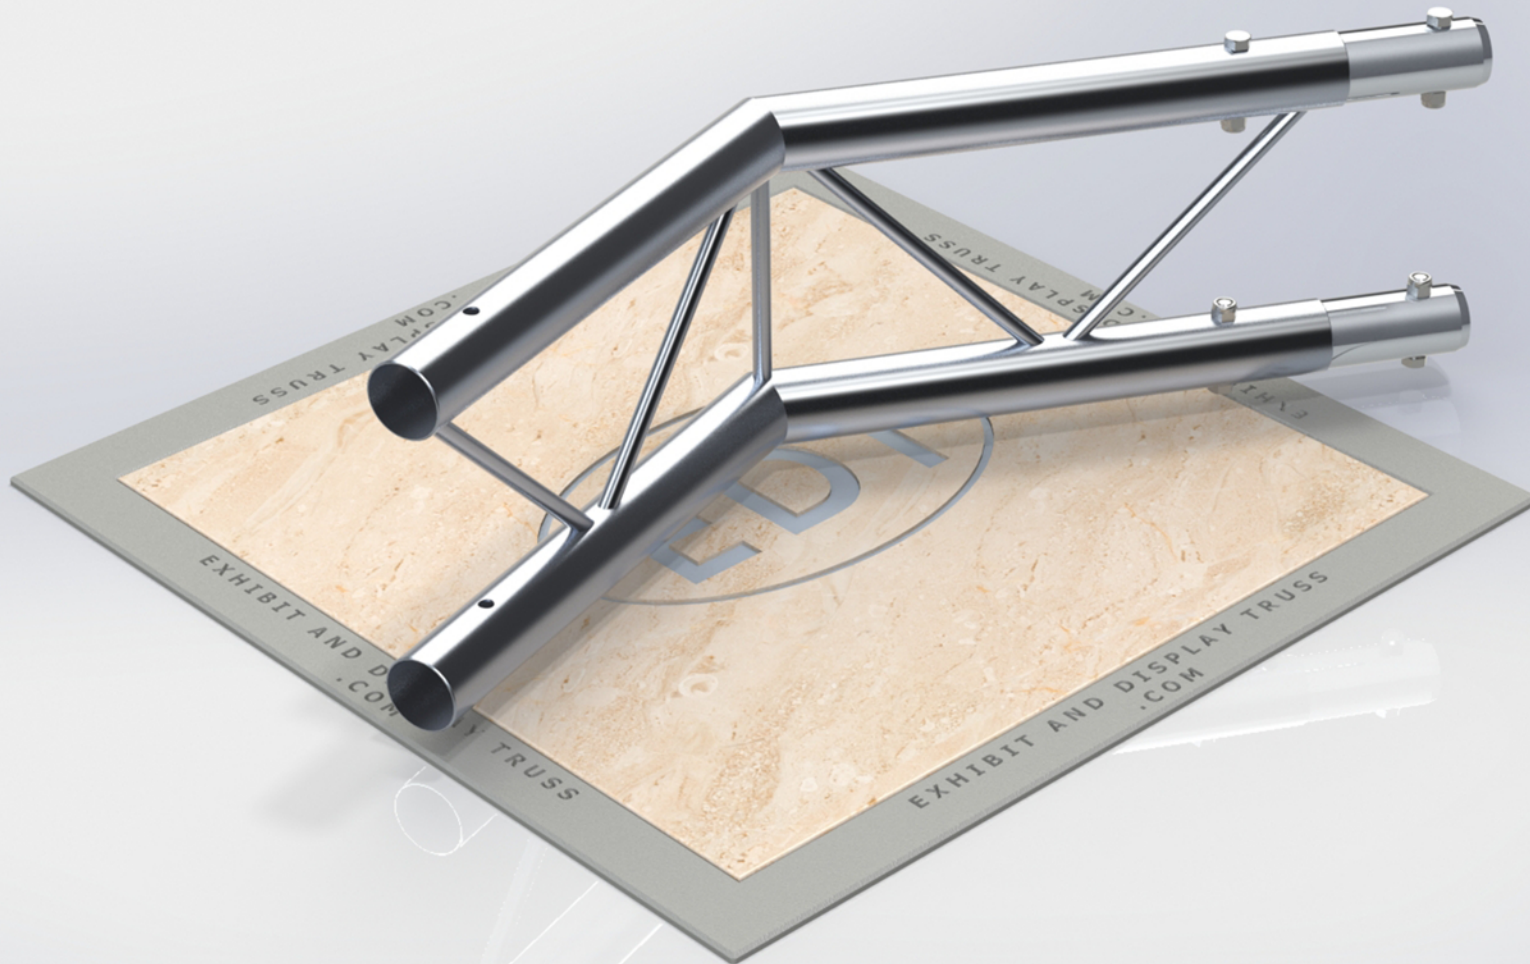

PART: EDT10-L2W135V

10" Wide Aluminum Truss. 2" Chords with 1/2" Webs

©2015 EXHIBIT AND DISPLAY TRUSS.COM

Toll Free: 855-323-4866
Email: info@exhibitanddisplaytruss.com

ExhibitAndDisplayTruss.com