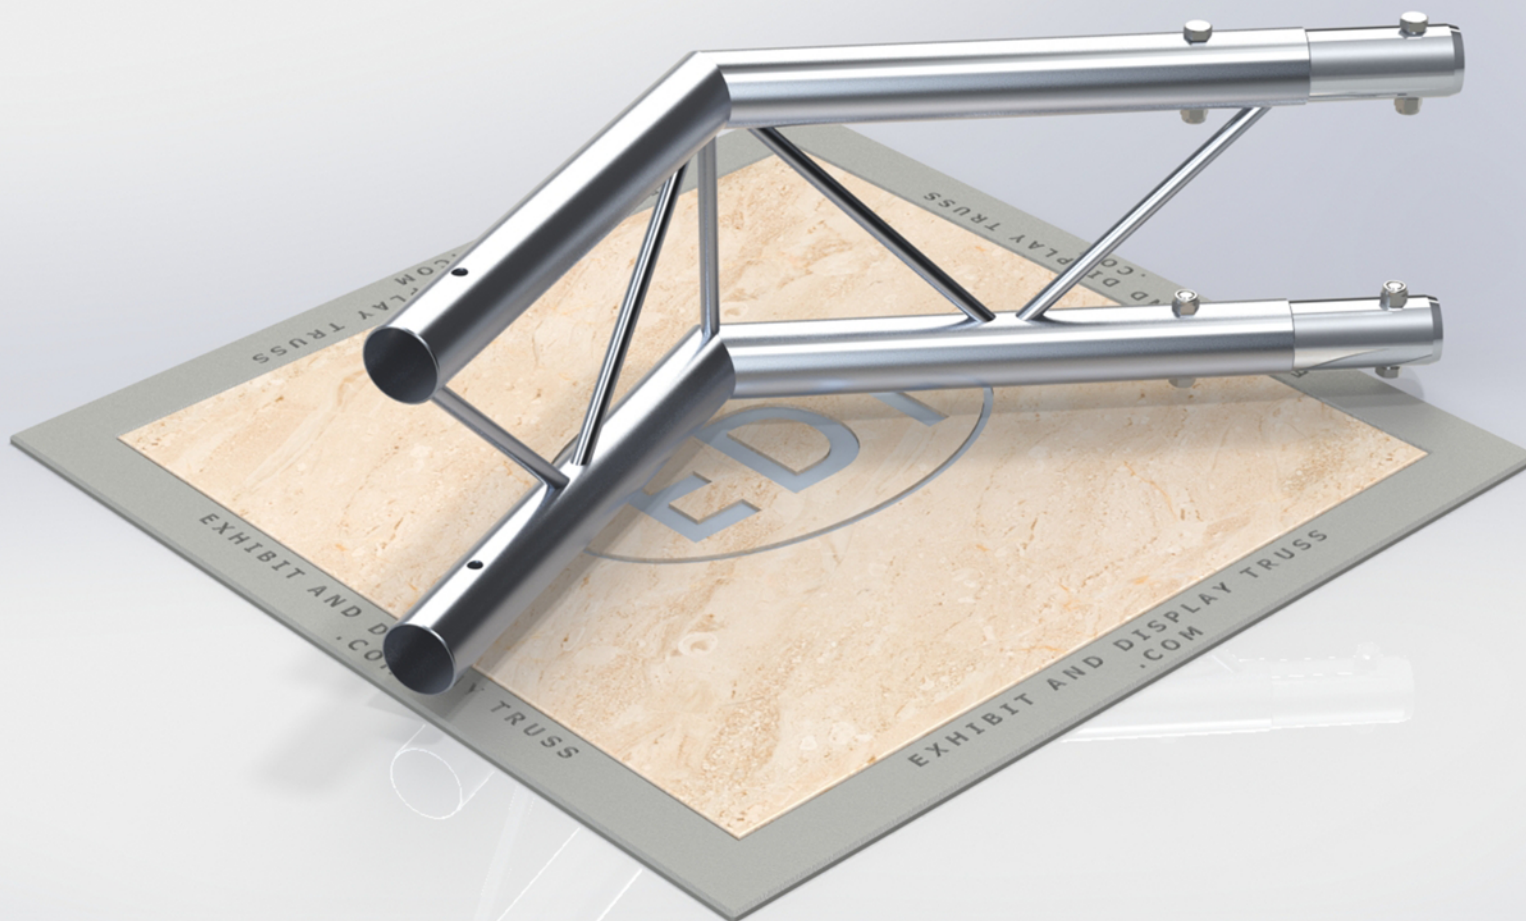

PART: EDT10-L2W120V

10" Wide Aluminum Truss. 2" Chords with 1/2" Webs

©2015 EXHIBIT AND DISPLAY TRUSS.COM

Toll Free: 855-323-4866
Email: info@exhibitanddisplaytruss.com

ExhibitAndDisplayTruss.com