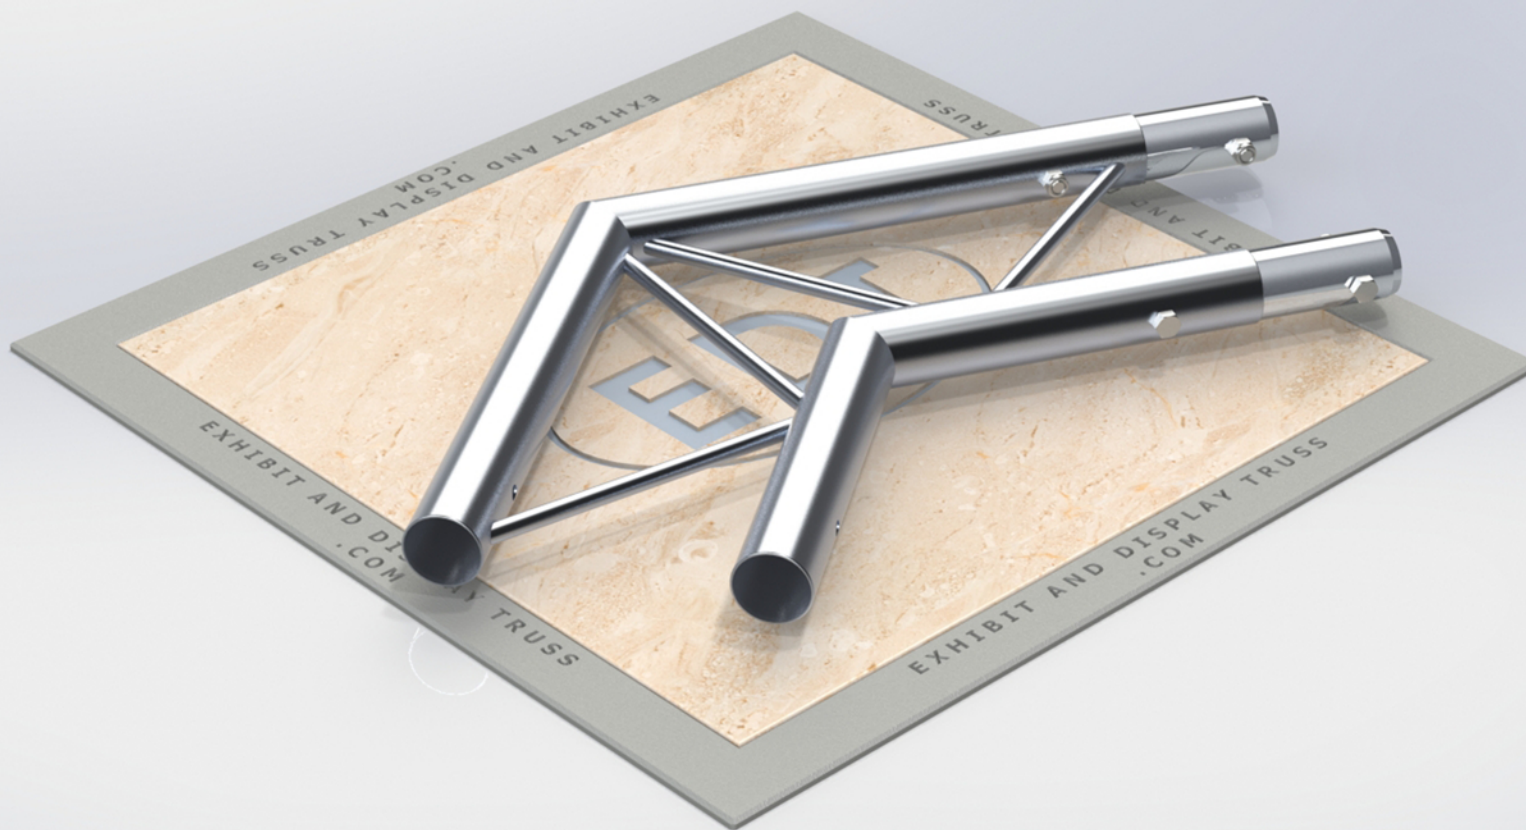

PART: EDT10-L2W120H

10" Wide Aluminum Truss. 2" Chords with 1/2" Webs

©2015 EXHIBIT AND DISPLAY TRUSS.COM

Toll Free: 855-323-4866
Email: info@exhibitanddisplaytruss.com

ExhibitAndDisplayTruss.com