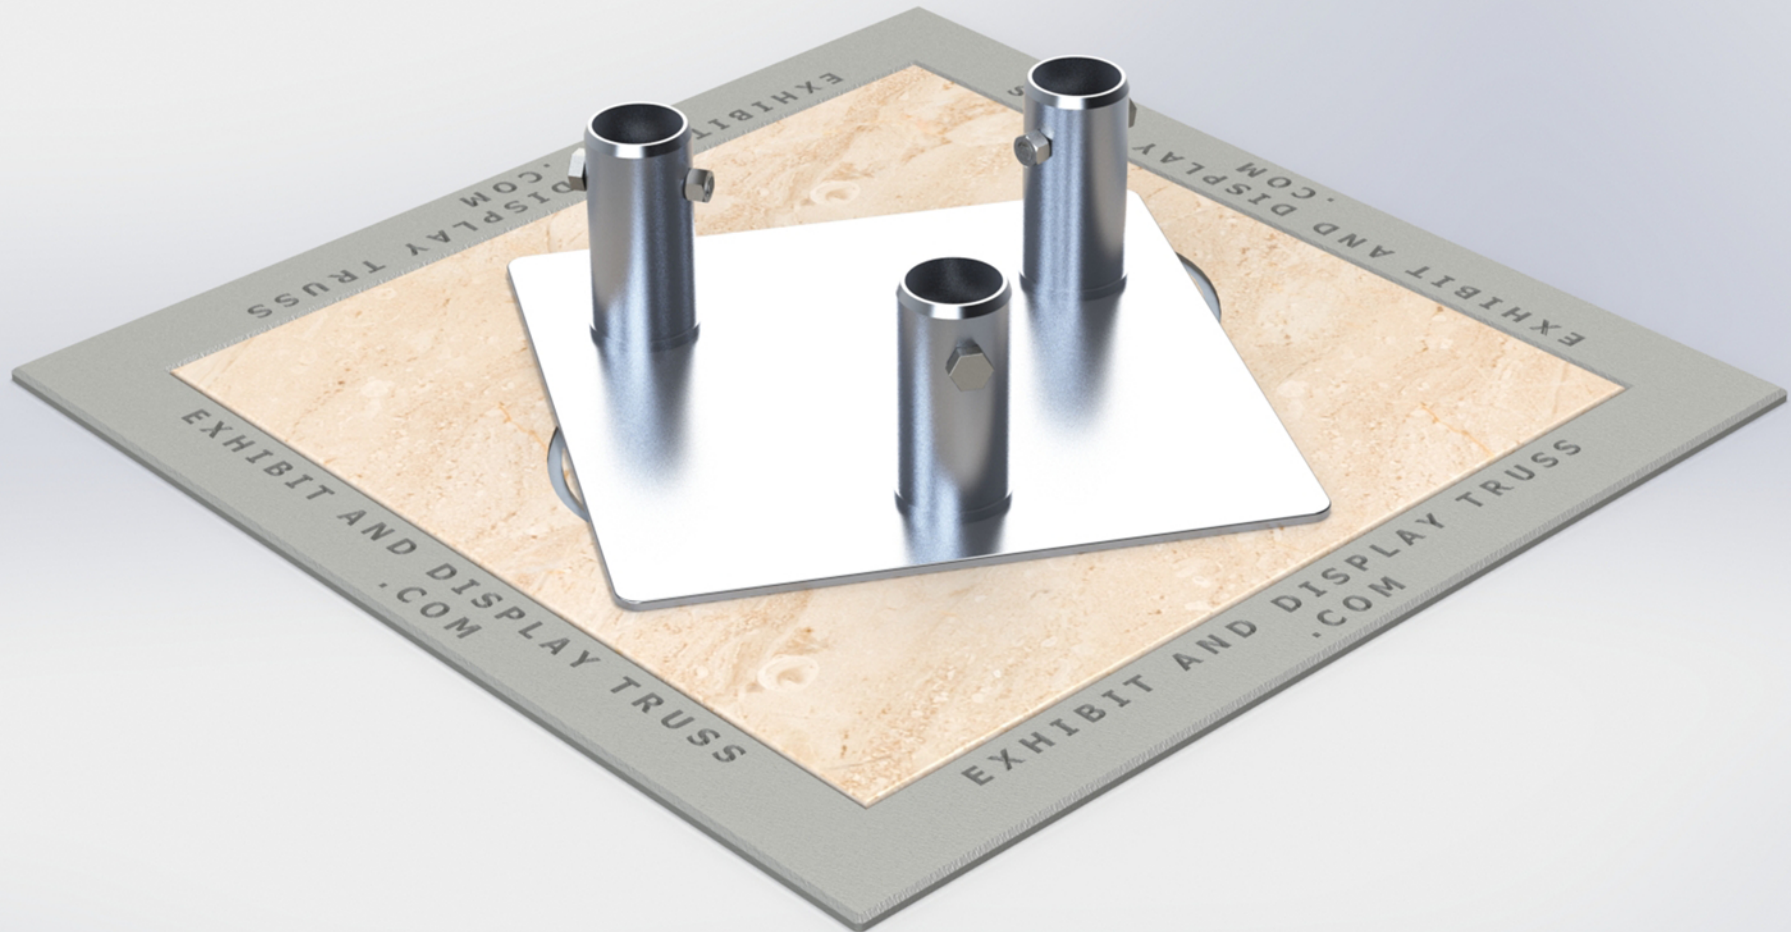

PART: EDT10-BP3

10" Wide Tri Base Plate (Square)

10" Wide Aluminum Truss. 2" Chords with 1/2" Webs

©2015 EXHIBIT AND DISPLAY TRUSS.COM

Toll Free: 855-323-4866
Email: info@exhibitanddisplaytruss.com

ExhibitAndDisplayTruss.com