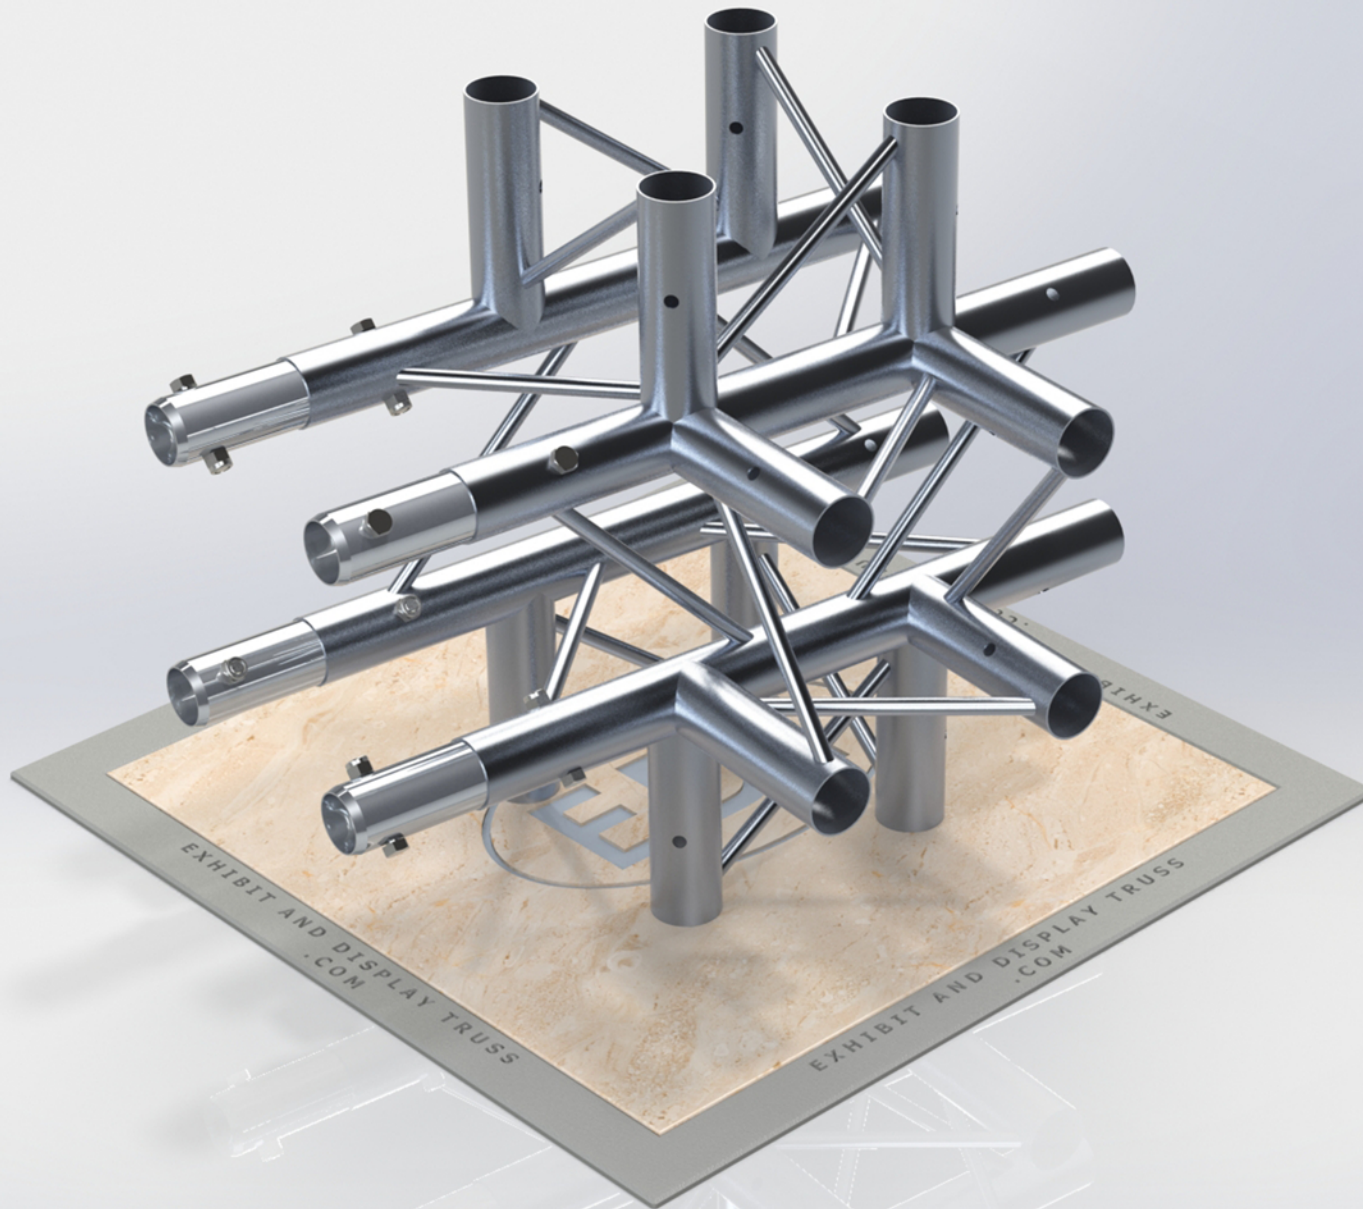

# PART: EDT10-B5W90

10" Wide Aluminum Truss. 2" Chords with 1/2" Webs

©2015 EXHIBIT AND DISPLAY TRUSS.COM

Toll Free: 855-323-4866  
Email: [info@exhibitanddisplaytruss.com](mailto:info@exhibitanddisplaytruss.com)