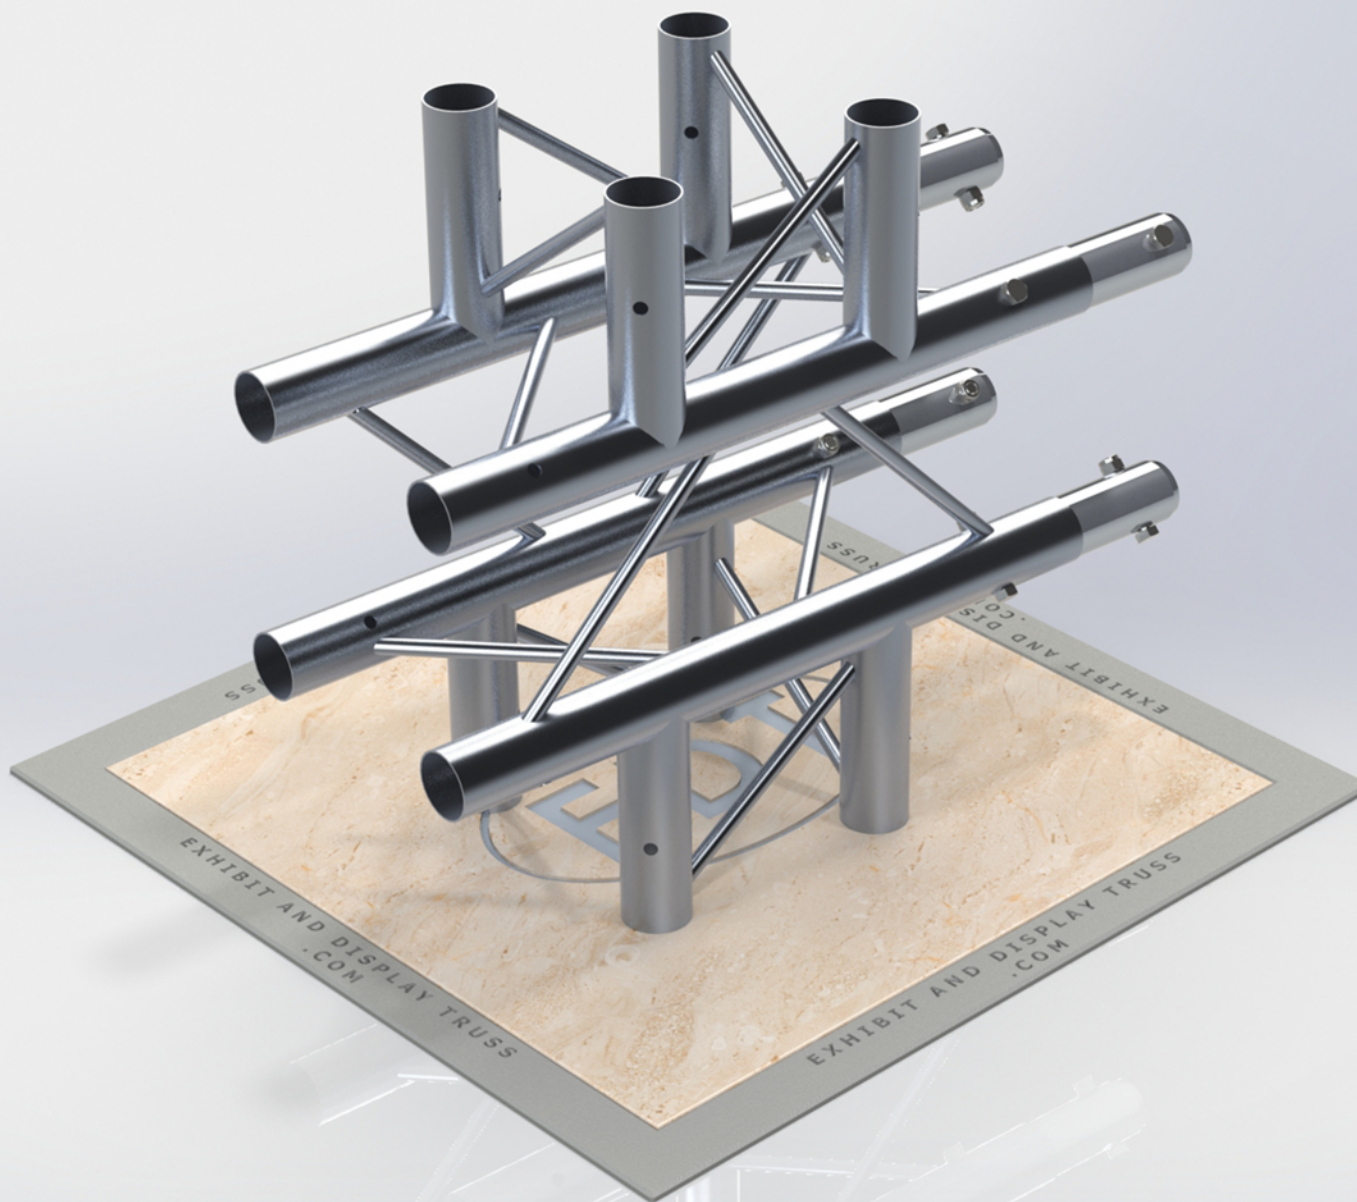

**PART: EDT10-B4WX**

**10" Wide Aluminum Truss. 2" Chords with 1/2" Webs**

©2015 EXHIBIT AND DISPLAY TRUSS.COM

**Toll Free: 855-323-4866**  
**Email: [info@exhibitanddisplaytruss.com](mailto:info@exhibitanddisplaytruss.com)**

**[ExhibitAndDisplayTruss.com](http://ExhibitAndDisplayTruss.com)**