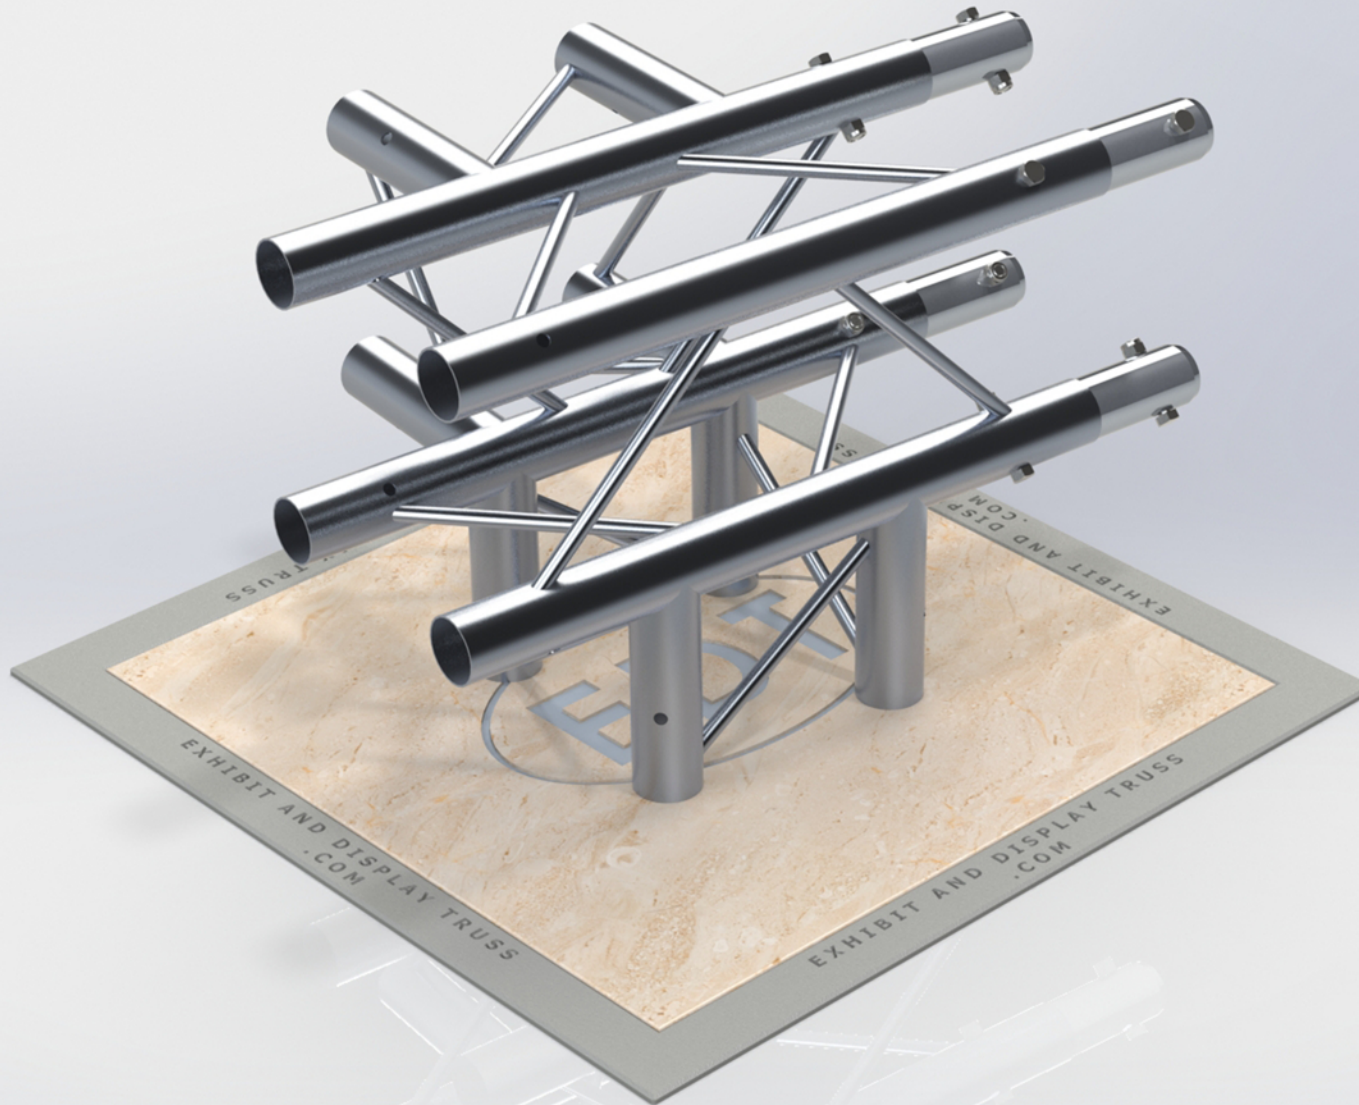

PART: EDT10-B4W90

10" Wide Aluminum Truss. 2" Chords with 1/2" Webs

©2015 EXHIBIT AND DISPLAY TRUSS.COM

Toll Free: 855-323-4866
Email: info@exhibitanddisplaytruss.com

ExhibitAndDisplayTruss.com