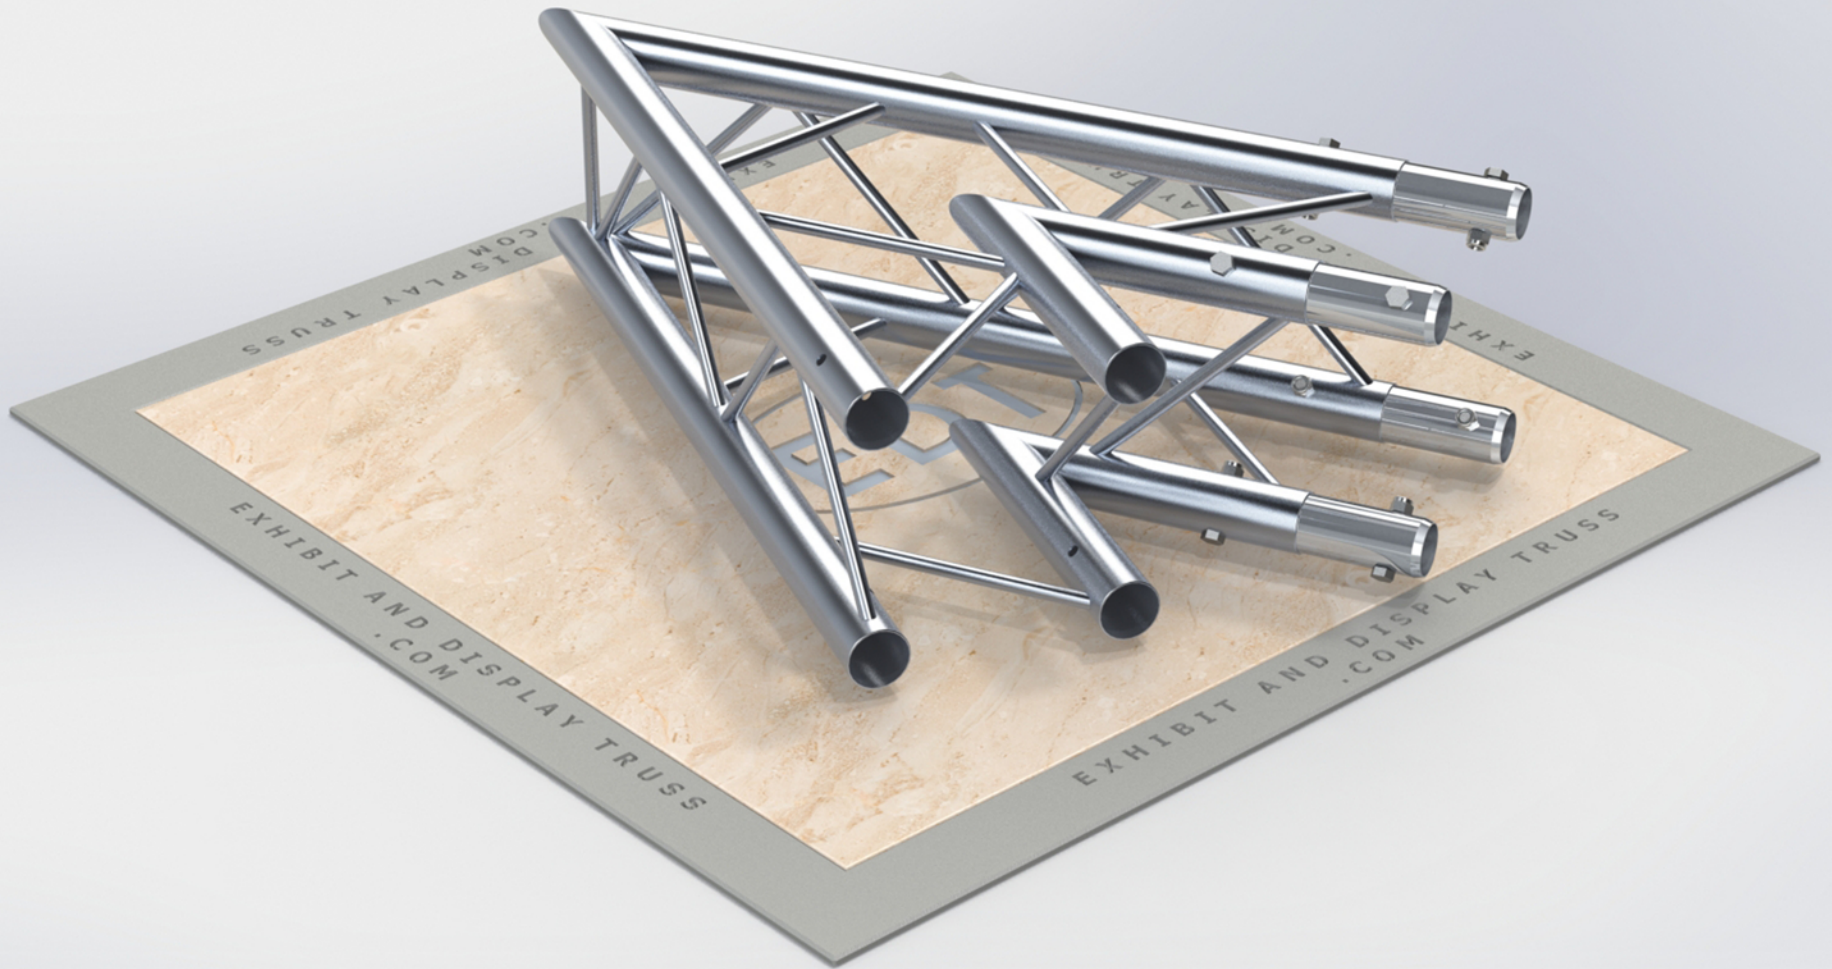

PART: EDT10-B2W45

10" Wide Aluminum Truss. 2" Chords with 1/2" Webs

2 Way 45° Junction

©2015 EXHIBIT AND DISPLAY TRUSS.COM

Toll Free: 855-323-4866
Email: info@exhibitanddisplaytruss.com

ExhibitAndDisplayTruss.com