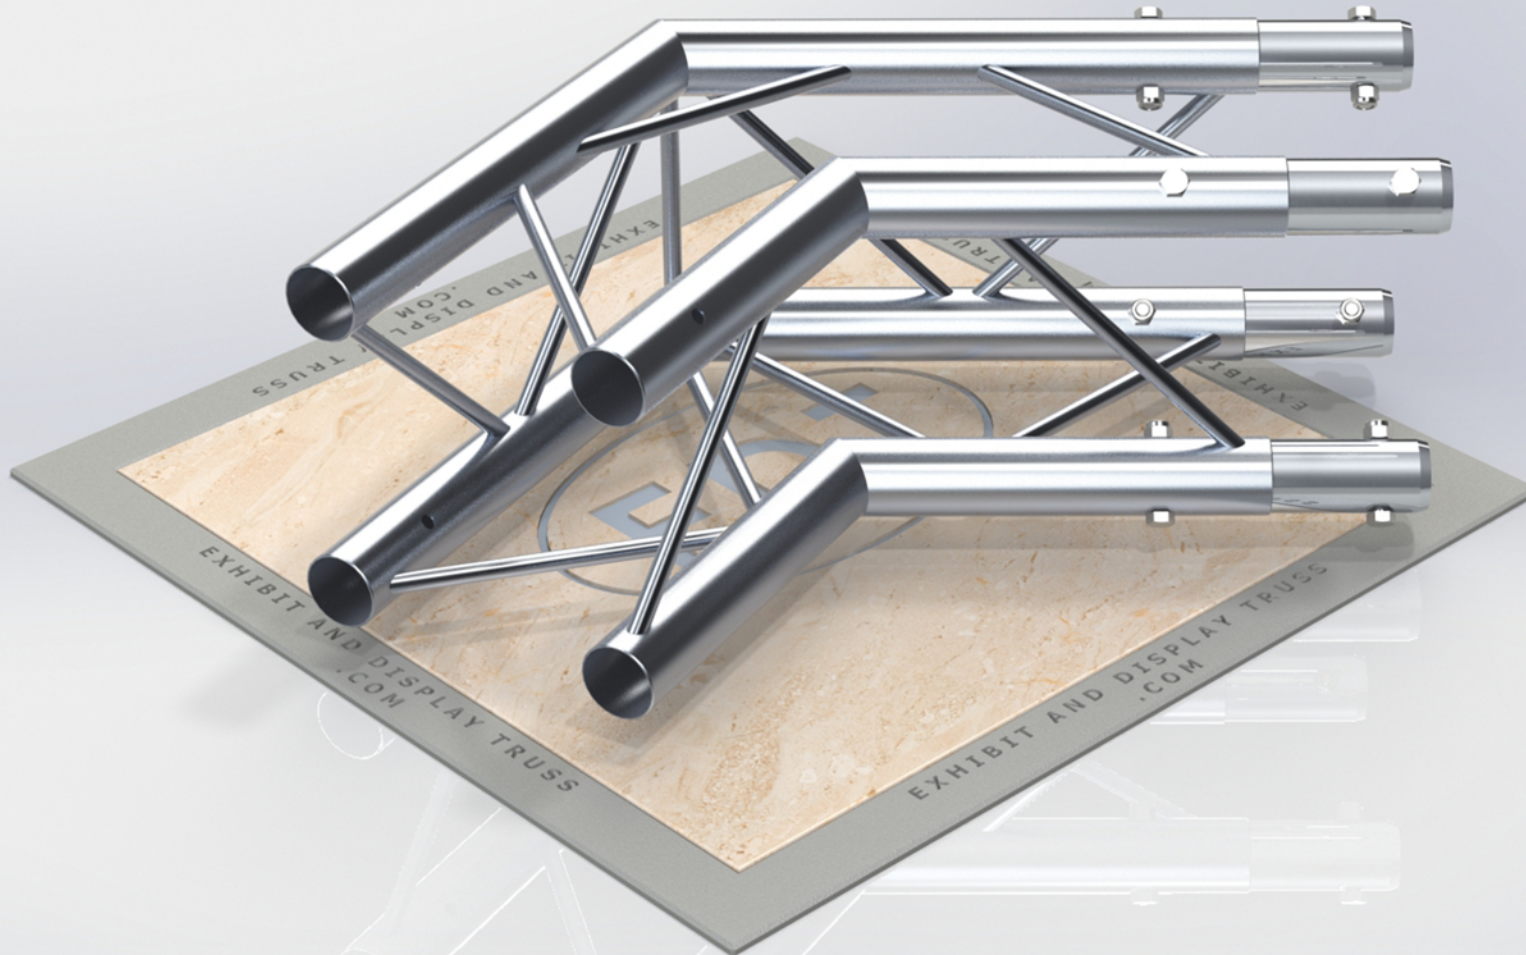

PART: EDT10-B2W120

10" Wide Aluminum Truss. 2" Chords with 1/2" Webs

©2015 EXHIBIT AND DISPLAY TRUSS.COM

Toll Free: 855-323-4866
Email: info@exhibitanddisplaytruss.com

ExhibitAndDisplayTruss.com