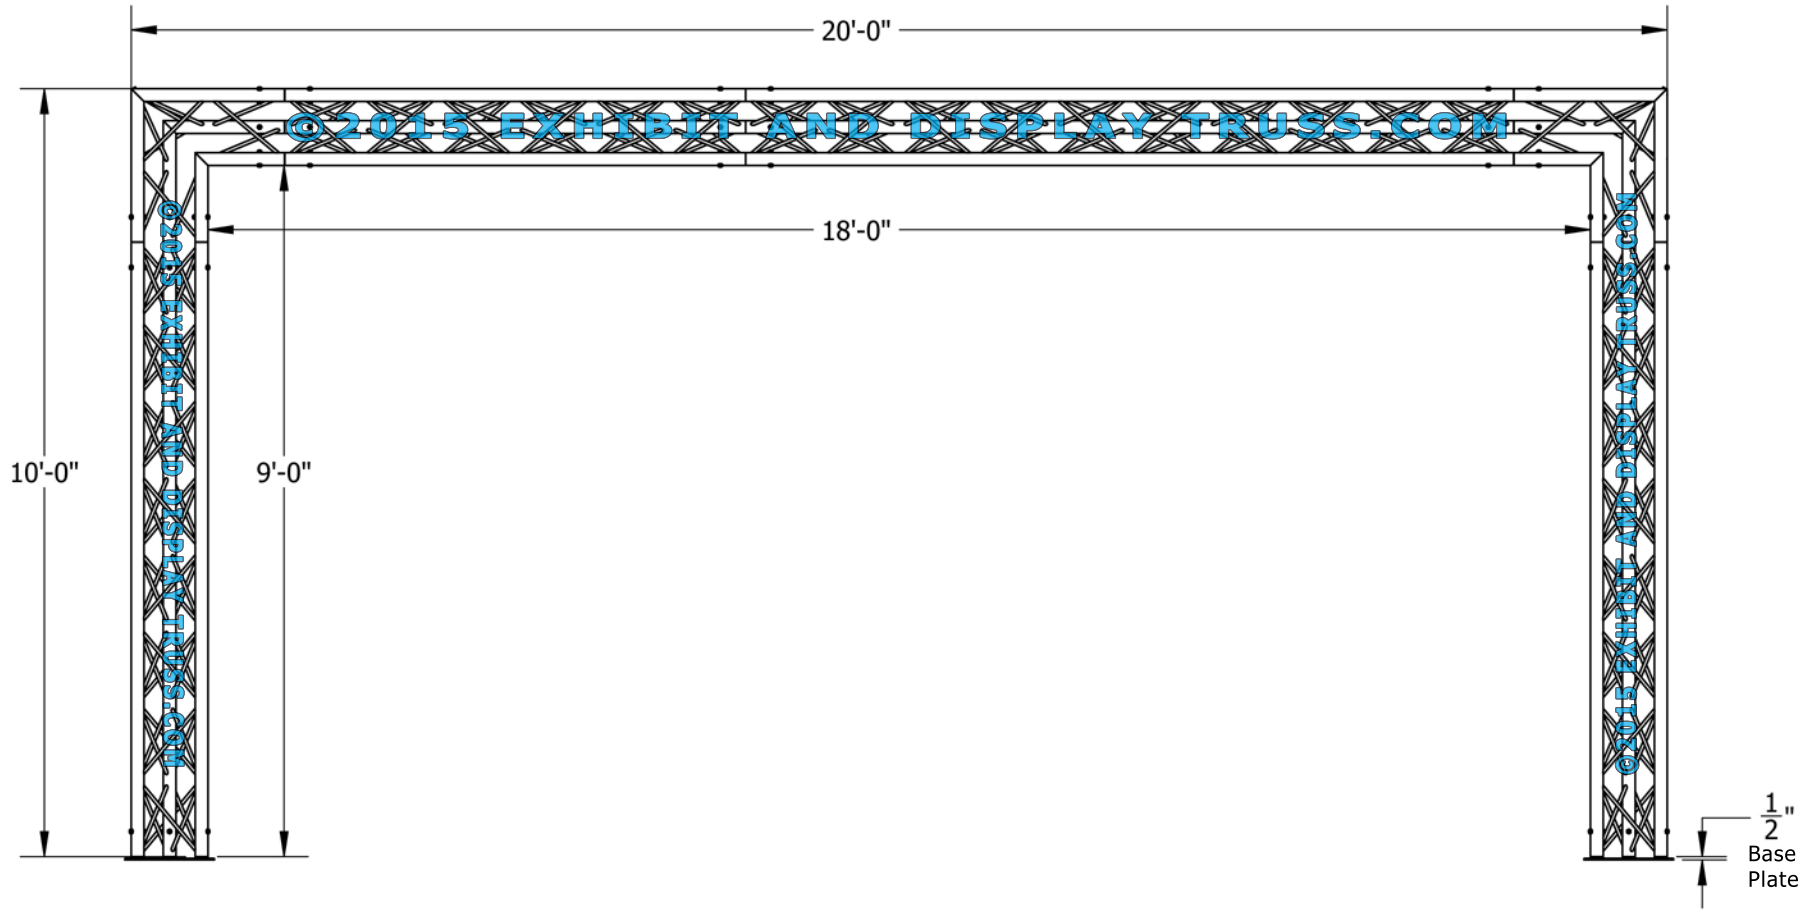

KIT: B21-123

12" Wide Aluminum Truss. 2" Chords with 1/2" Webs

©2015 EXHIBIT AND DISPLAY TRUSS.COM

FRONT VIEW
UNITS: FEET & INCHES

Toll Free: 855-323-4866
Email: info@exhibitanddisplaytruss.com

ExhibitAndDisplayTruss.com