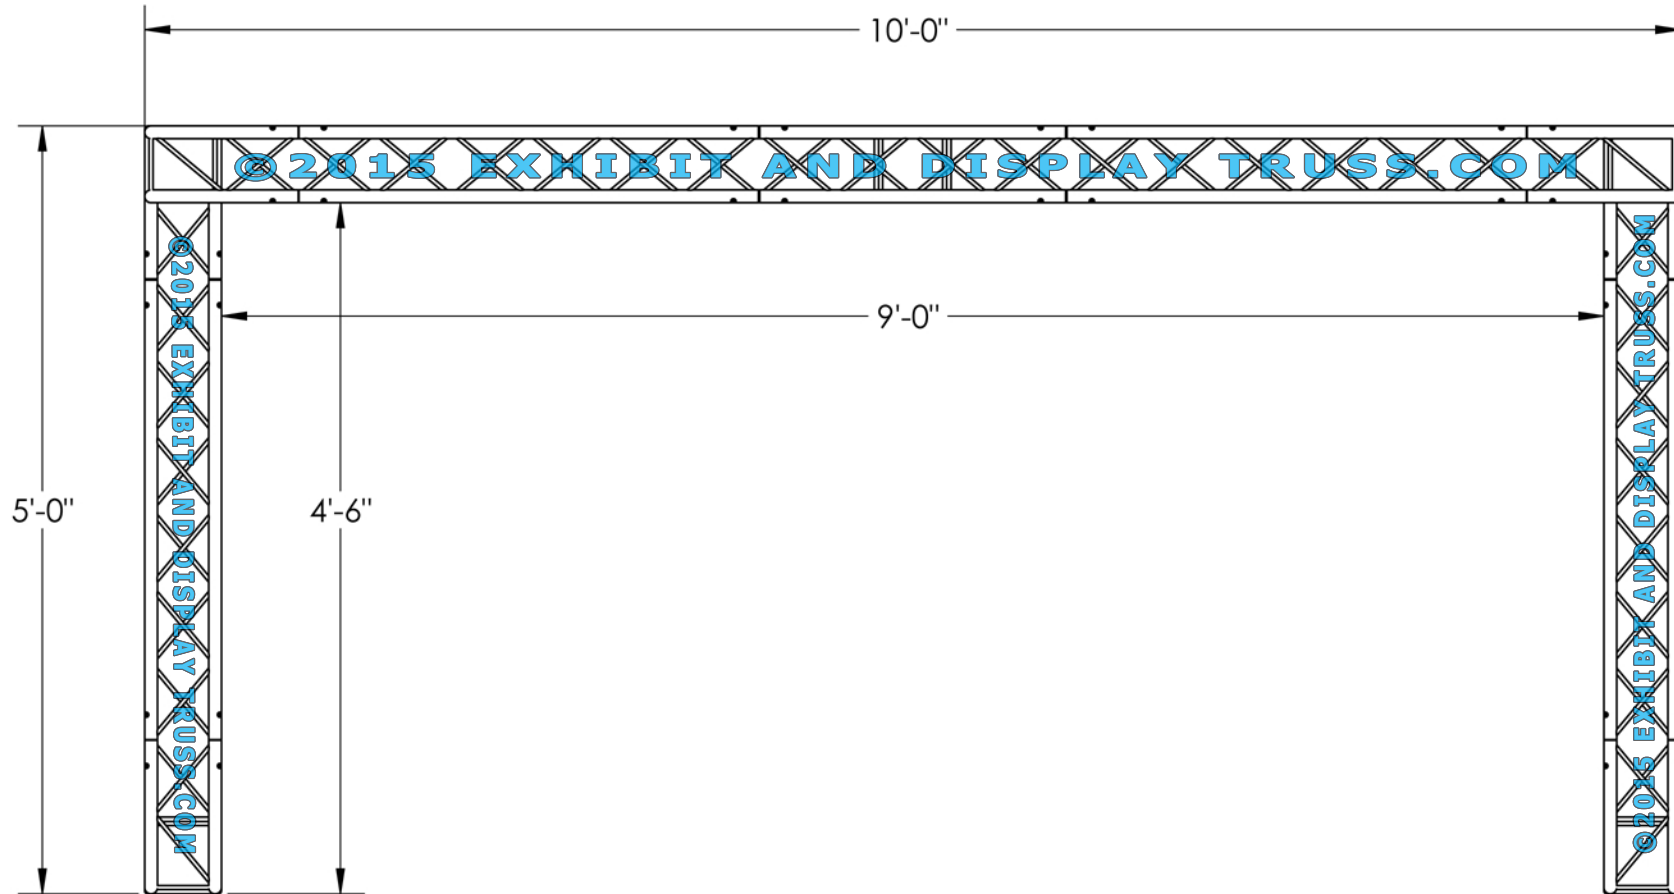

KIT: A24-64

6" Profile Aluminum Truss. 1" Chords with 5/16" Webs

©2015 EXHIBIT AND DISPLAY TRUSS.COM

TOP VIEW
UNITS: FEET & INCHES