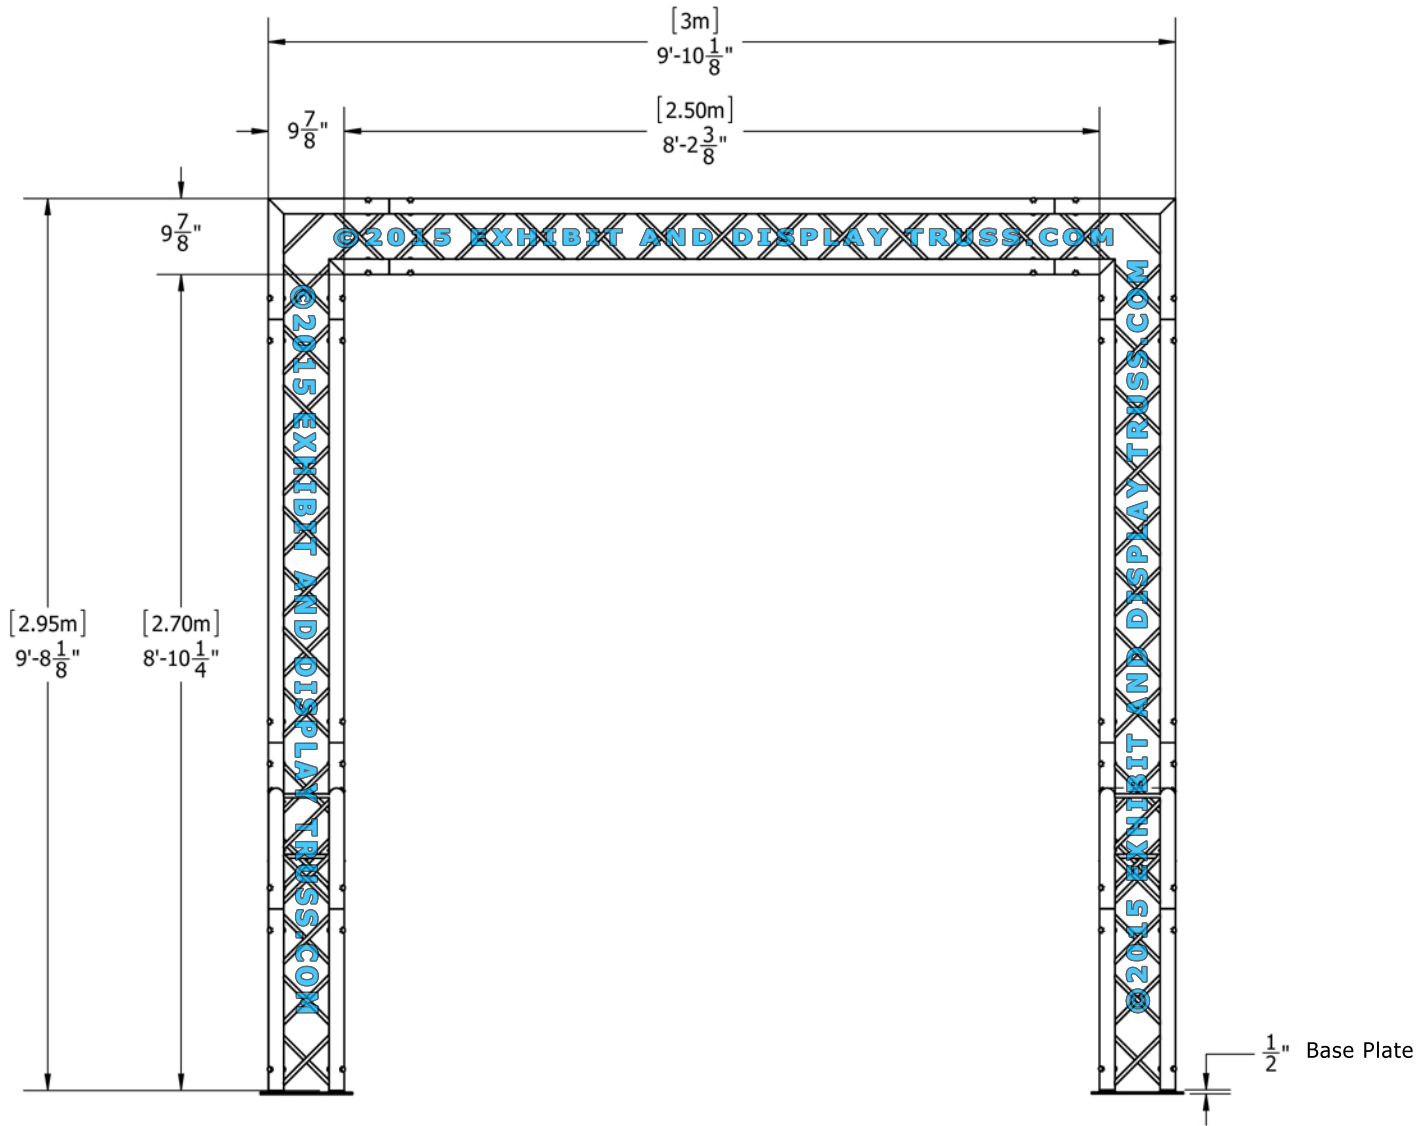

KIT: A24-104

10" Wide Aluminum Truss. 2" Chords with 1/2" Webs

©2015 EXHIBIT AND DISPLAY TRUSS.COM

Front View
Units: Feet & Inches
Metres