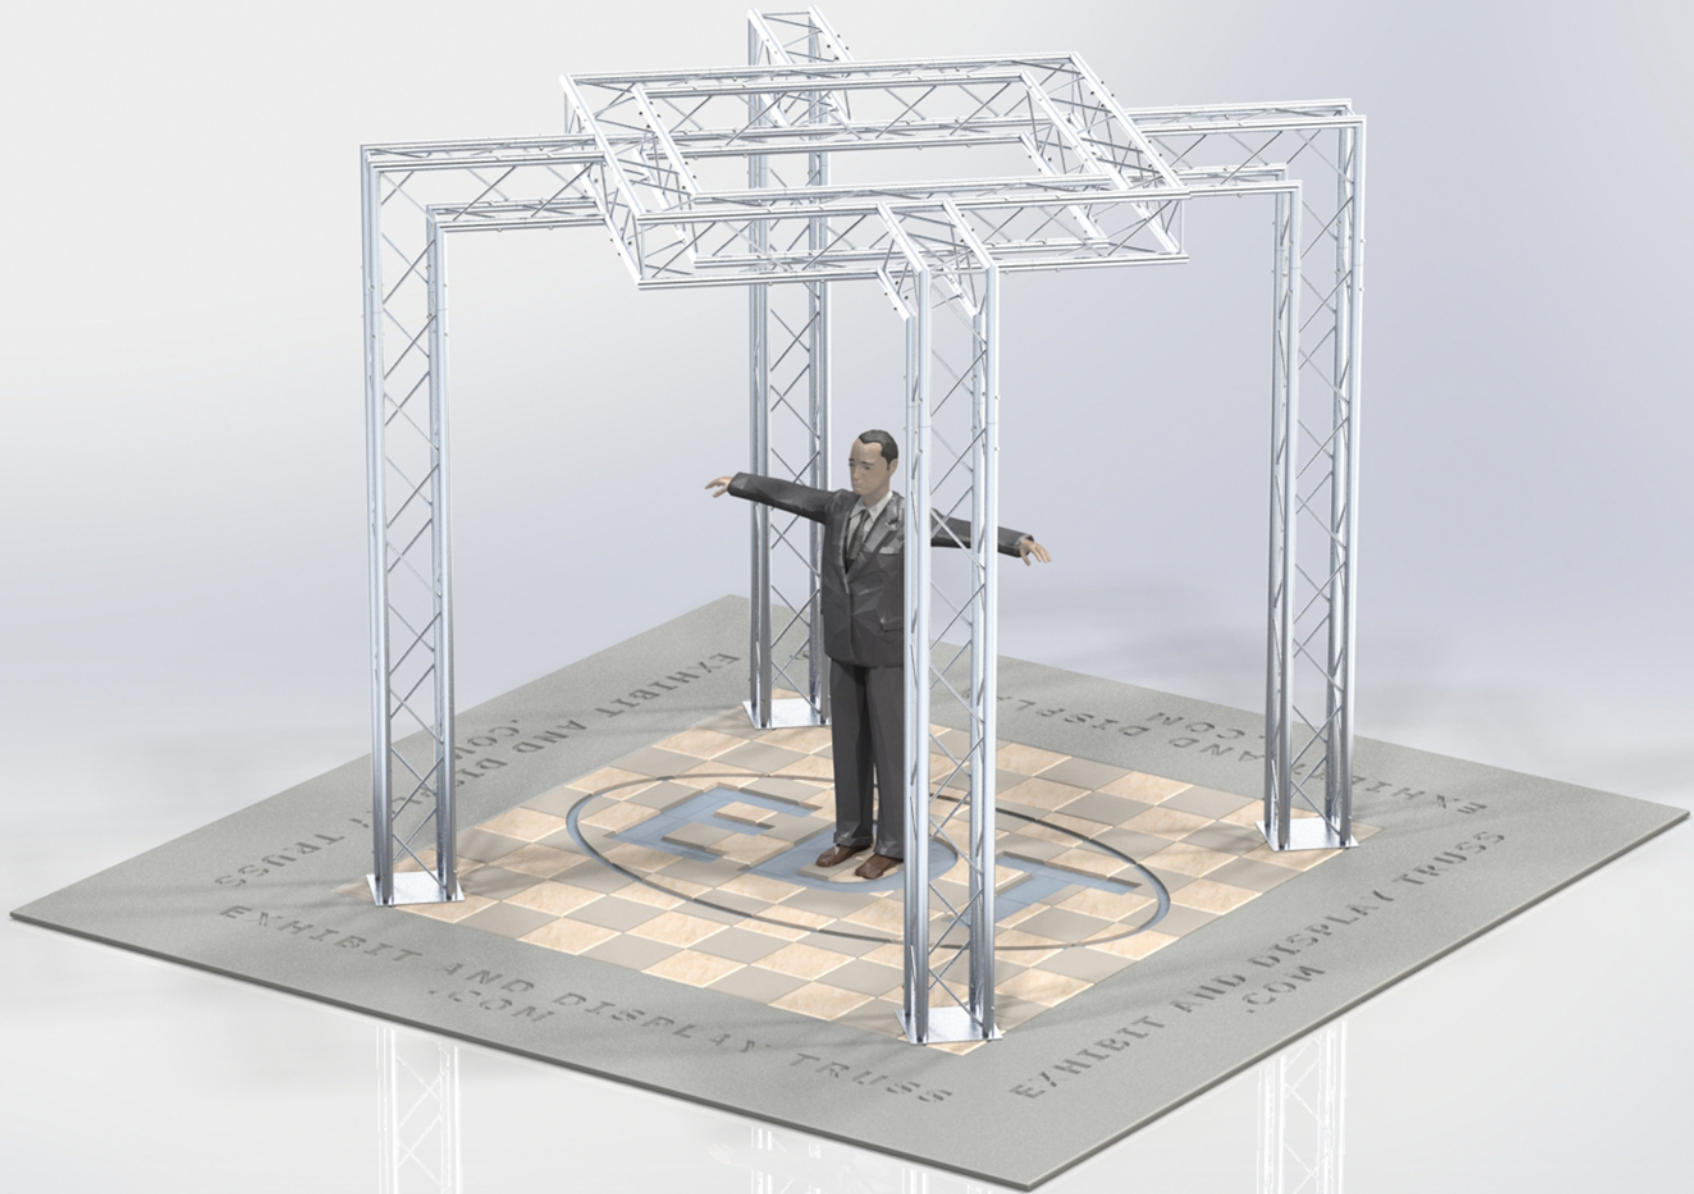

KIT: A23-124

12" Wide Aluminum Truss. 2" Chords with 1/2" Webs

©2015 EXHIBIT AND DISPLAY TRUSS.COM

Toll Free: 855-323-4866
Email: info@exhibitanddisplaytruss.com

ExhibitAndDisplayTruss.com