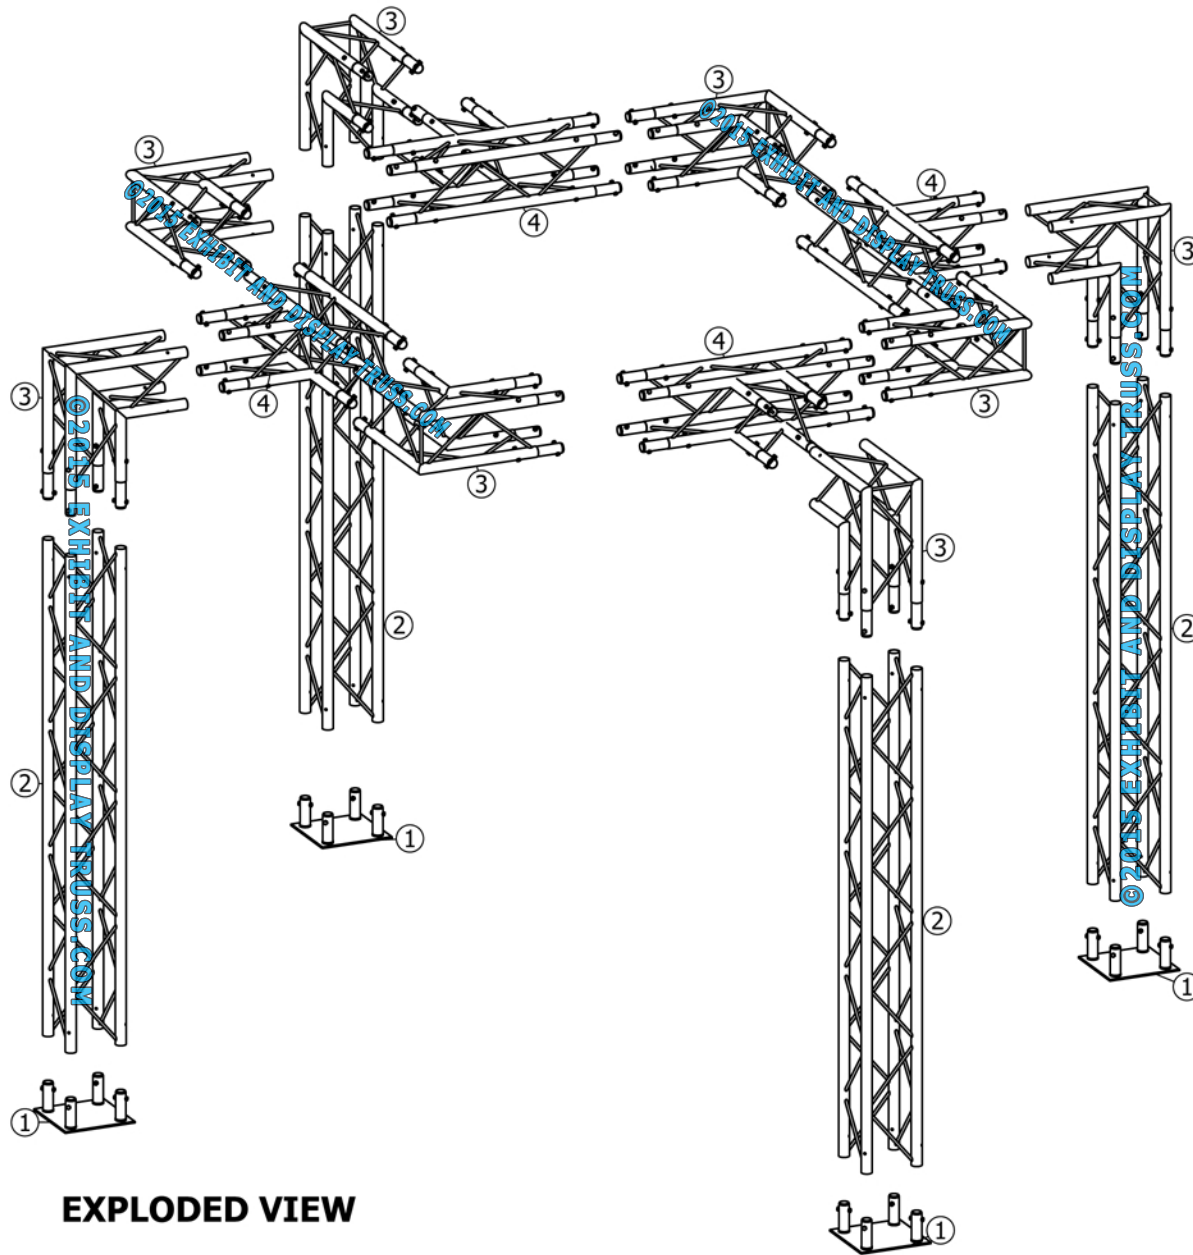

# KIT: A23-124

12" Wide Aluminum Truss. 2" Chords with 1/2" Webs

©2015 EXHIBIT AND DISPLAY TRUSS.COM

**EXPLODED VIEW**

ITEM NO.	PART NUMBER	DESCRIPTION	QTY.
①	EDT12-BP4	Box Base Plate	4
②	EDT12-B8	8'-0" Box Truss	4
③	EDT12-B2W90	2 Way 90° Junction	8
④	EDT12-B3WT	3 Way 90° "T" Junction	4