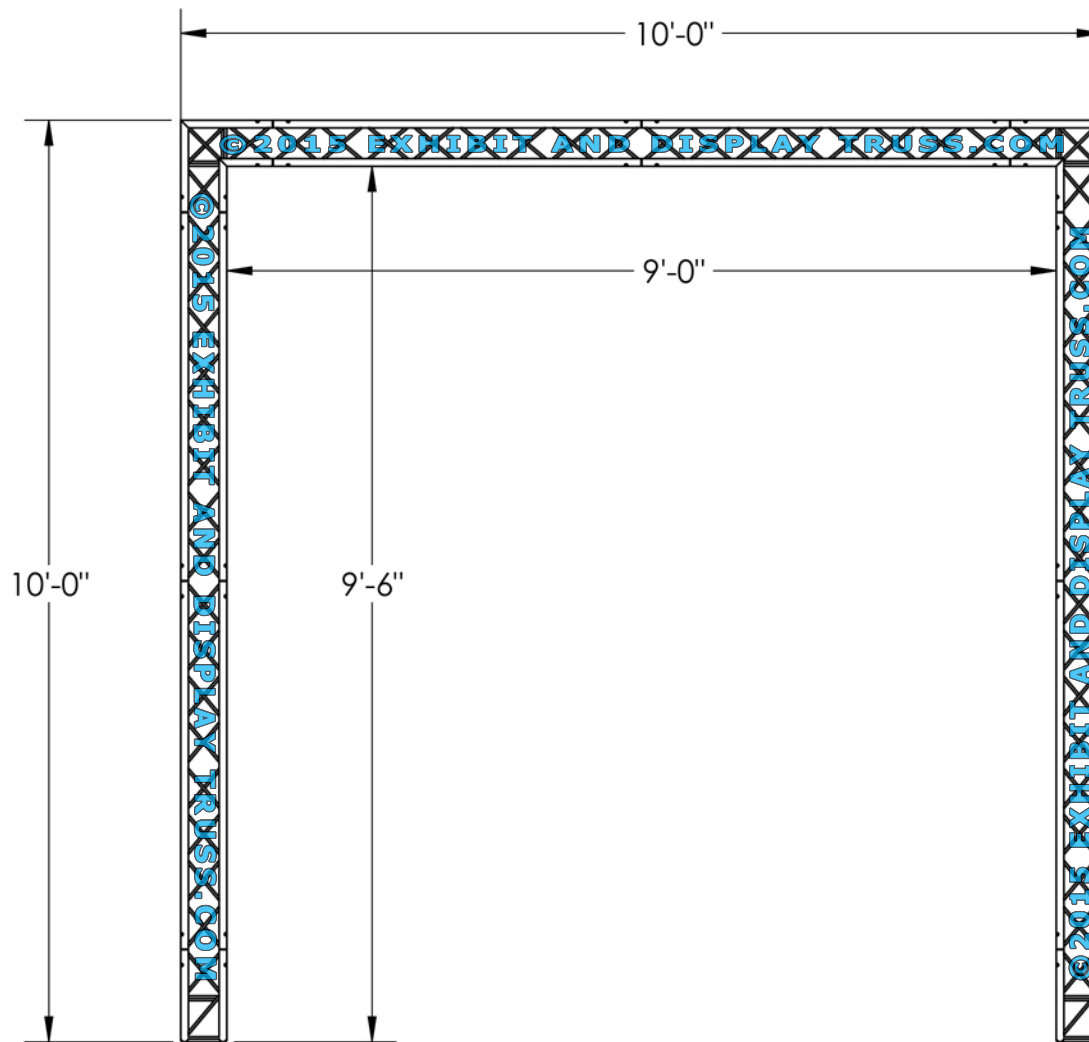

KIT: A22-64

6" Profile Aluminum Truss. 1" Chords with 5/16" Webs

©2015 EXHIBIT AND DISPLAY TRUSS.COM

TOP VIEW
UNITS: FEET & INCHES